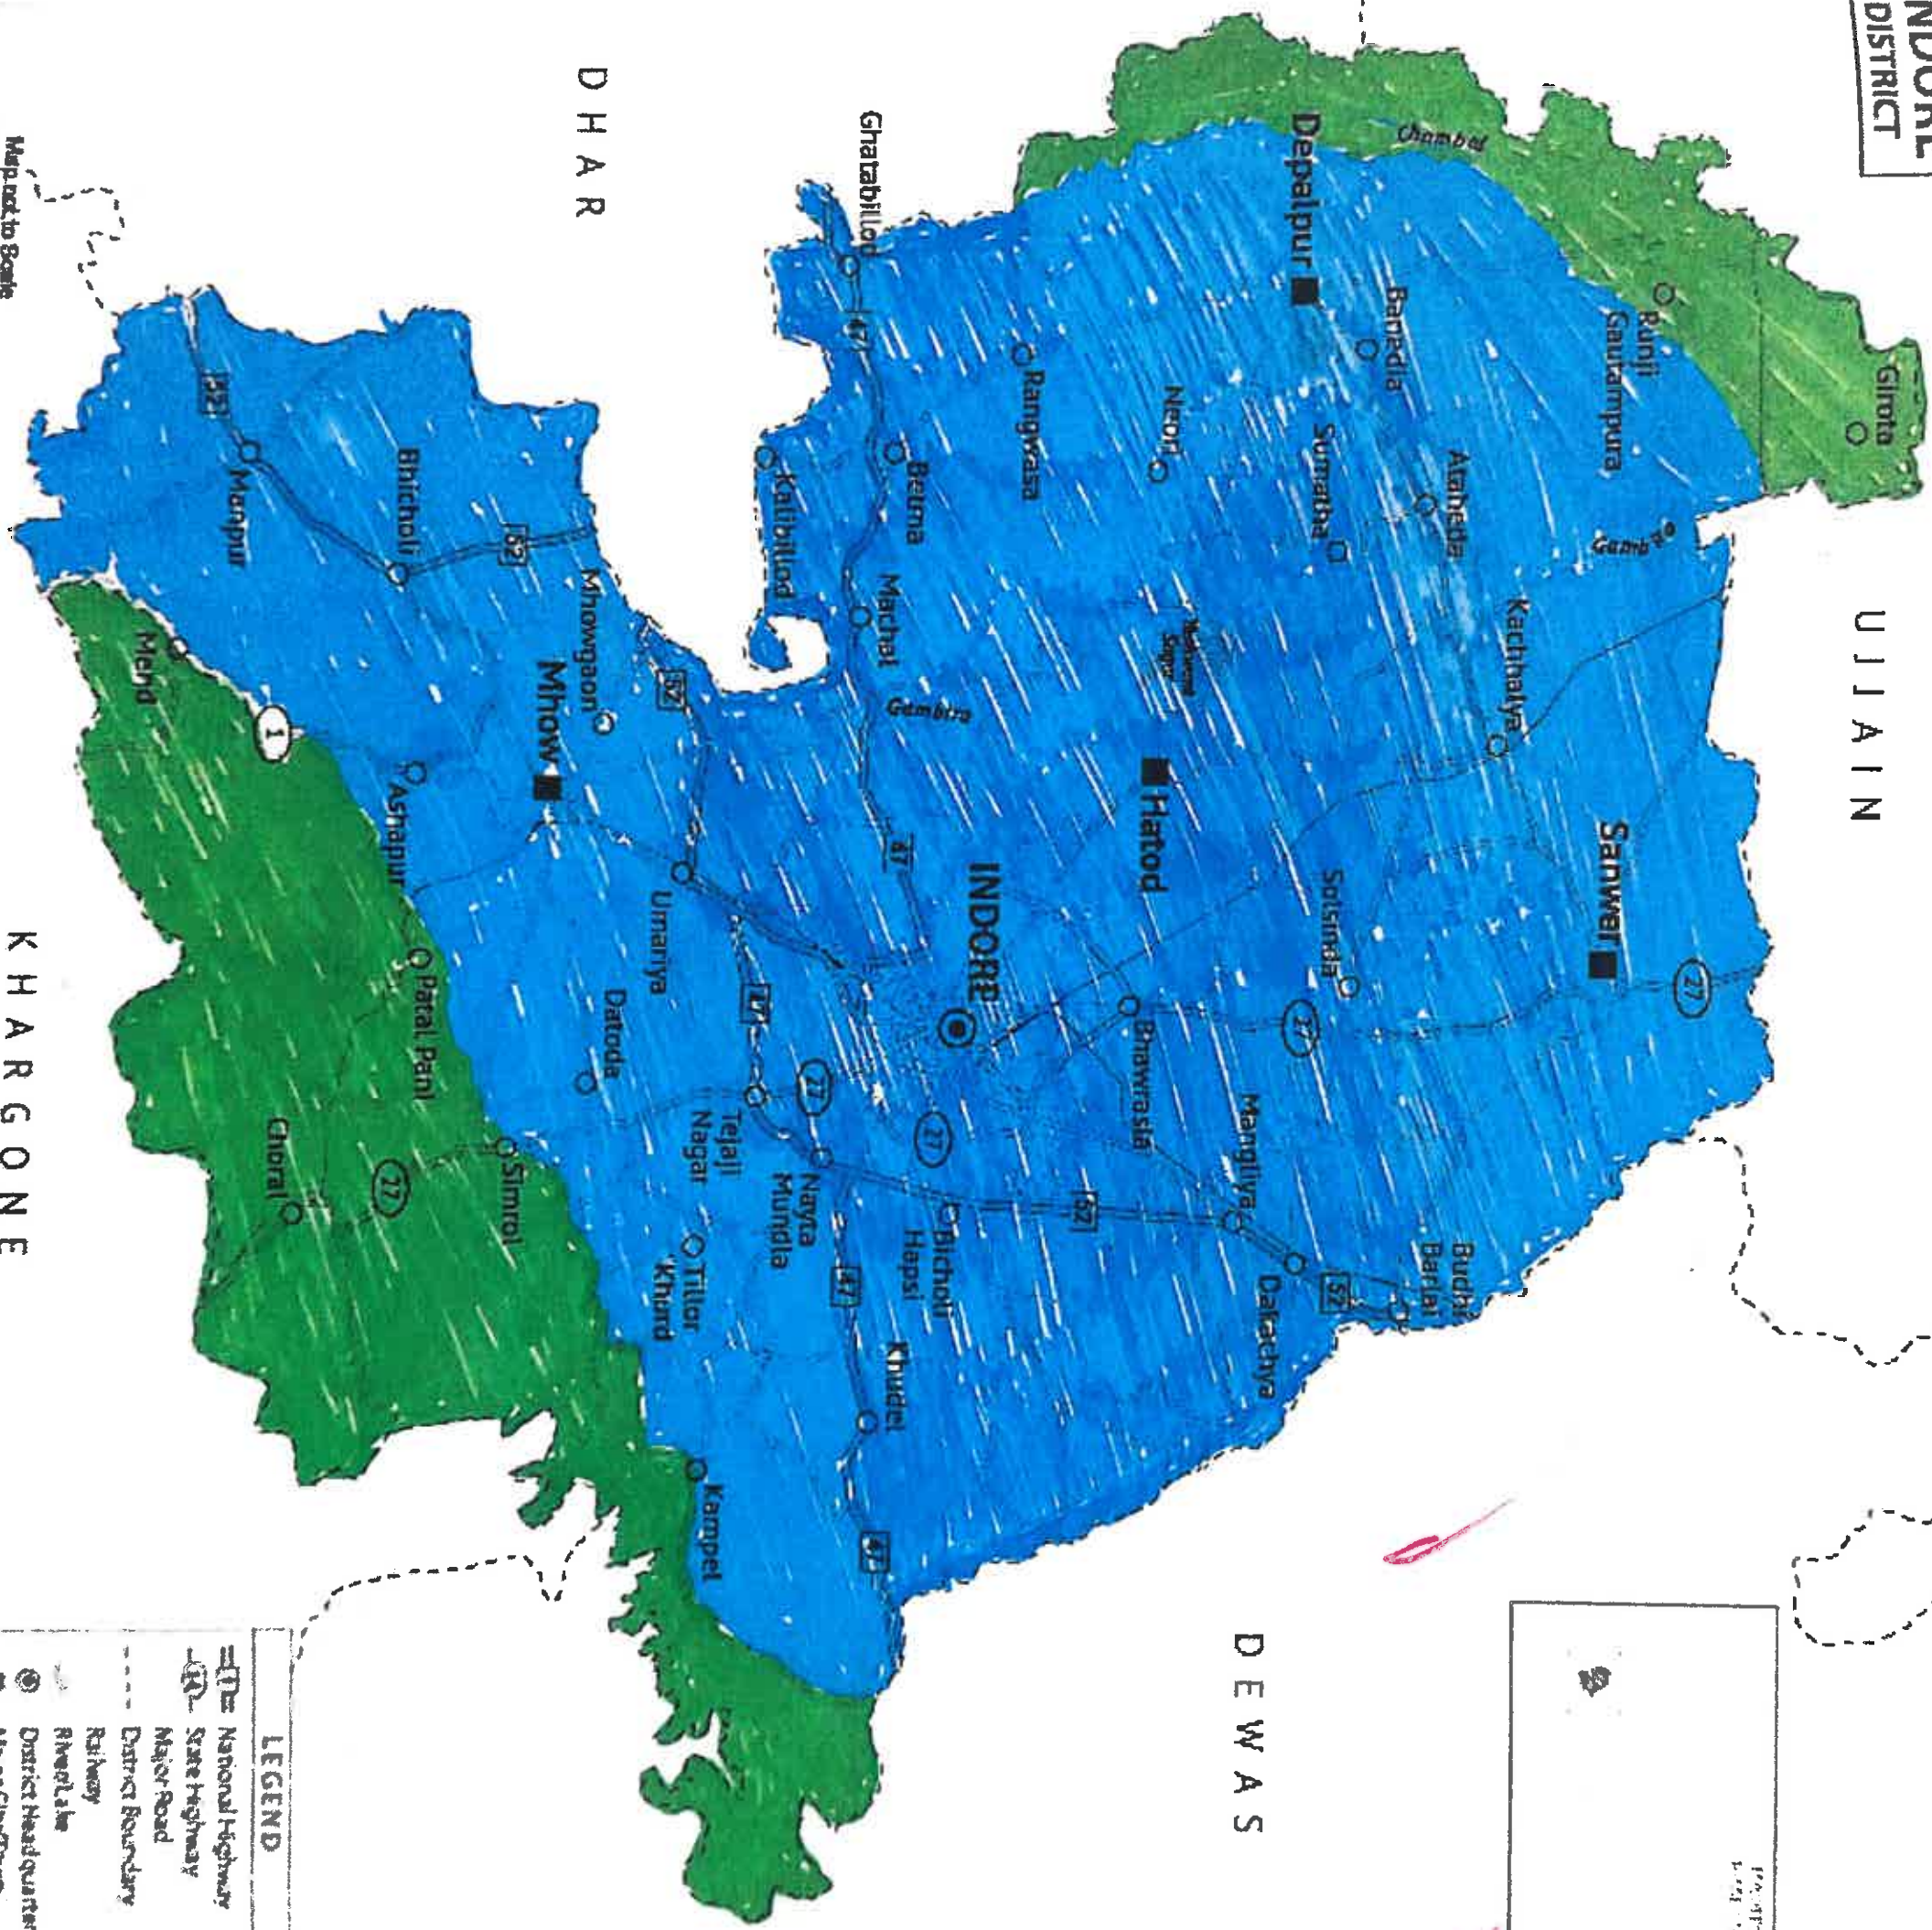

INDORE DISTRICT

UJJAIN

D H A R

D E W A S

K H A R G O N E

LEGEND

	National Highway
	State Highway
	Major Road
	District Boundary
	Railway
	River/Lake
	District Head quarter
	Major City/Town
	Other Town/Village

Copyright © 2018 www.mapsofindia.com
 Map not to Scale
 Sival
 Rajal Desai
 (S. Engineering)

DTM

Combination Rig

2

5. 16.05

Maps of India

www.mapsofindia.com/print_image.php?id=https://www.mapsofindia.com/maps/madhyanpradesh/districts/khandwa-district

Burhanpur District Map

District Map of Burhanpur

Map District Map highlights the National Highways, Major Roads, District Headquarter, etc in Burhanpur.

- (37)

- DTN

©

5

JHABUA DISTRICT

 DTH
 CR

Scanned with CamScanner

7

Fig. - 1 INDEX MAP OF DISTRICT KHARGONE (M.P.)

SCALE
0 1 2 3 4

■ - DTH
■ - Combination

8

BLOCK MAP
DISTRICT BARWANI