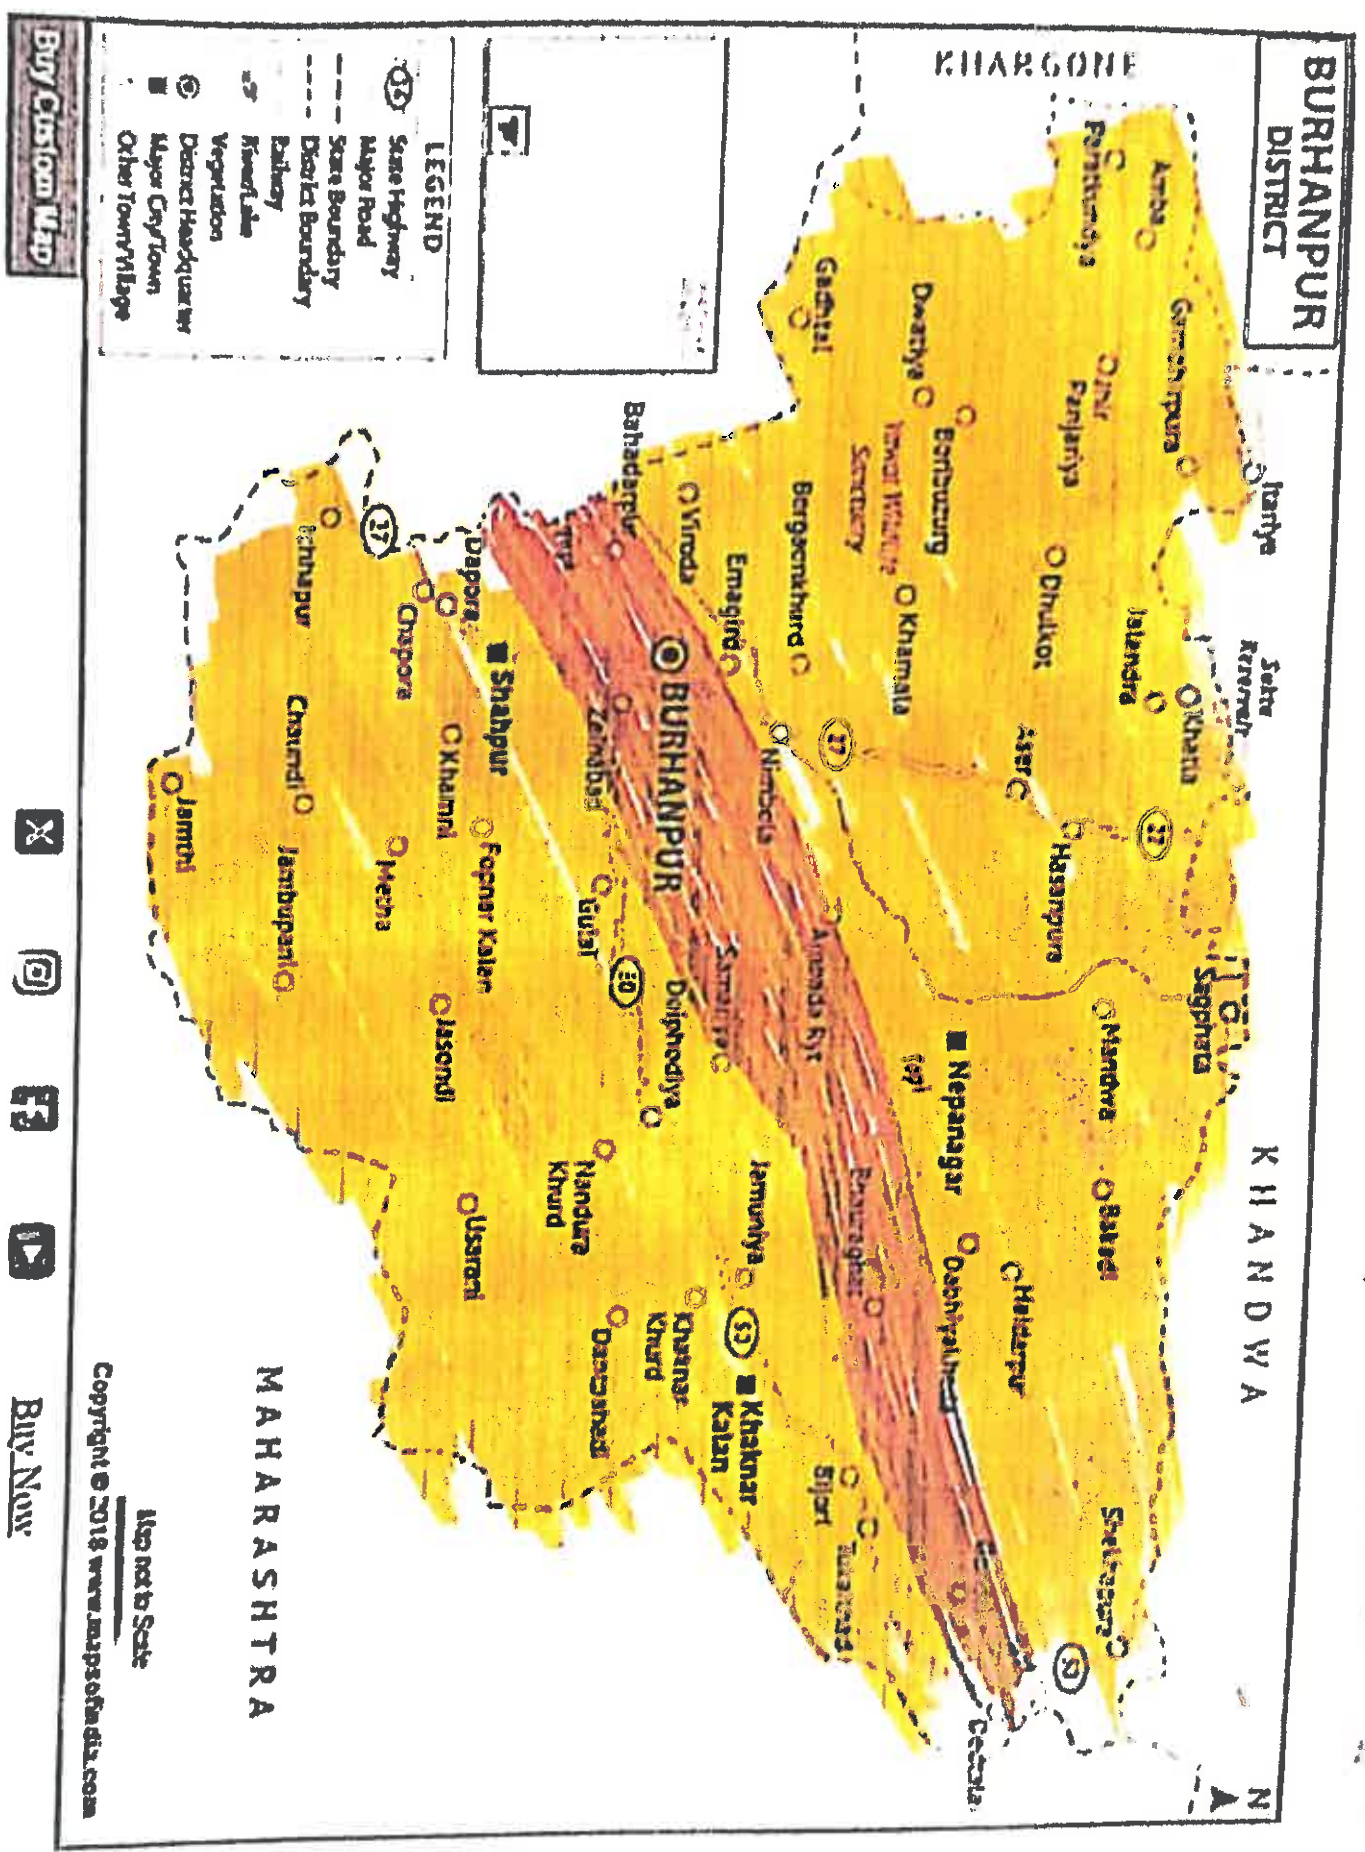

INDORE DISTRICT

UJJAIN

D H A R

D E W A S

K H A R G O N E

LEGEND

	National Highway
	State Highway
	Major Road
	District Boundary
	Railway
	River/Lake
	District Head quarter
	Major City/Town
	Other Town/Village

Burhanpur District Map

District Map of Burhanpur

Map District Map highlights the National Highways, Major Roads, District Headquarter, etc in Burhanpur.

- (37)

- DTN

©

5

JHABUA DISTRICT