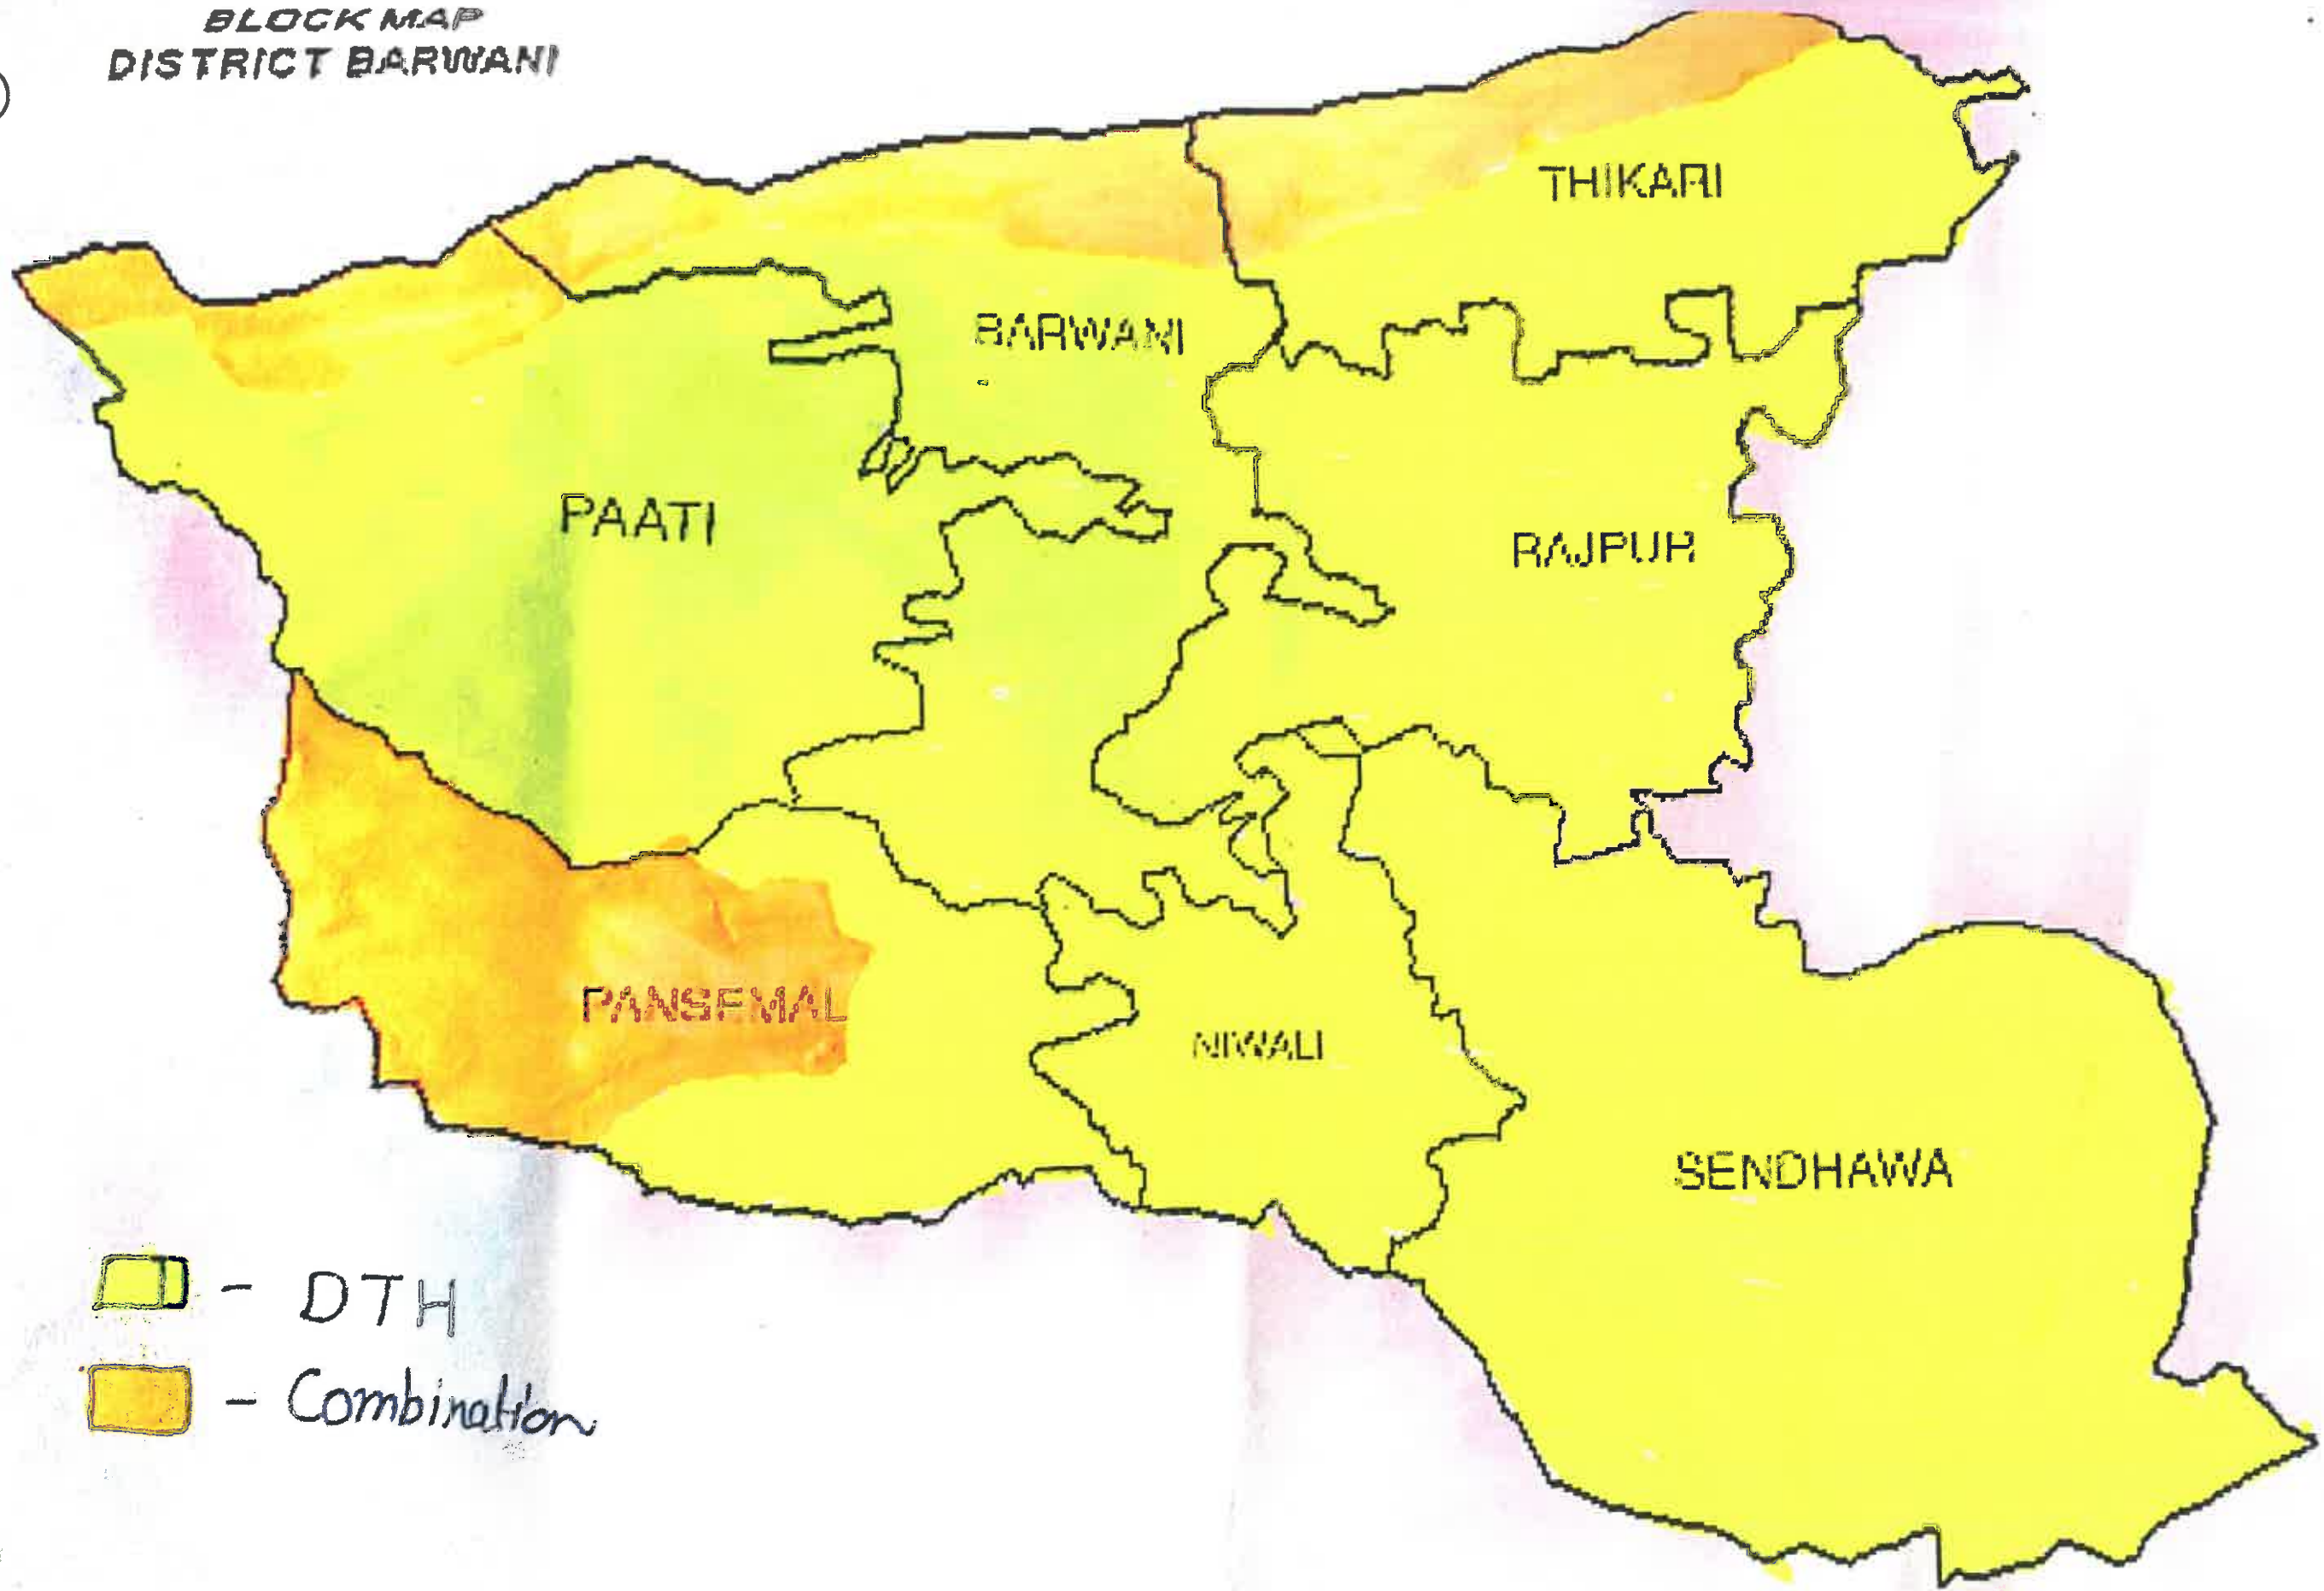

INDORE DISTRICT

UJJAIN

D H A R

D E W A S

K H A R G O N E

LEGEND

	National Highway
	State Highway
	Major Road
	District Boundary
	Railway
	River/Lake
	District Head quarter
	Major City/Town
	Other Town/Village

Burhanpur District Map

District Map of Burhanpur

Map District Map highlights the National Highways, Major Roads, District Headquarter, etc in Burhanpur.

- (37)

- DTN

©

5

JHABUA DISTRICT

 DTH
 CR

Scanned with CamScanner

7

Fig. - 1 INDEX MAP OF DISTRICT KHARGONE (M.P.)

SCALE
0 1 2 3 4

■ - DTH
■ - Combination

8

BLOCK MAP
DISTRICT BARWANI