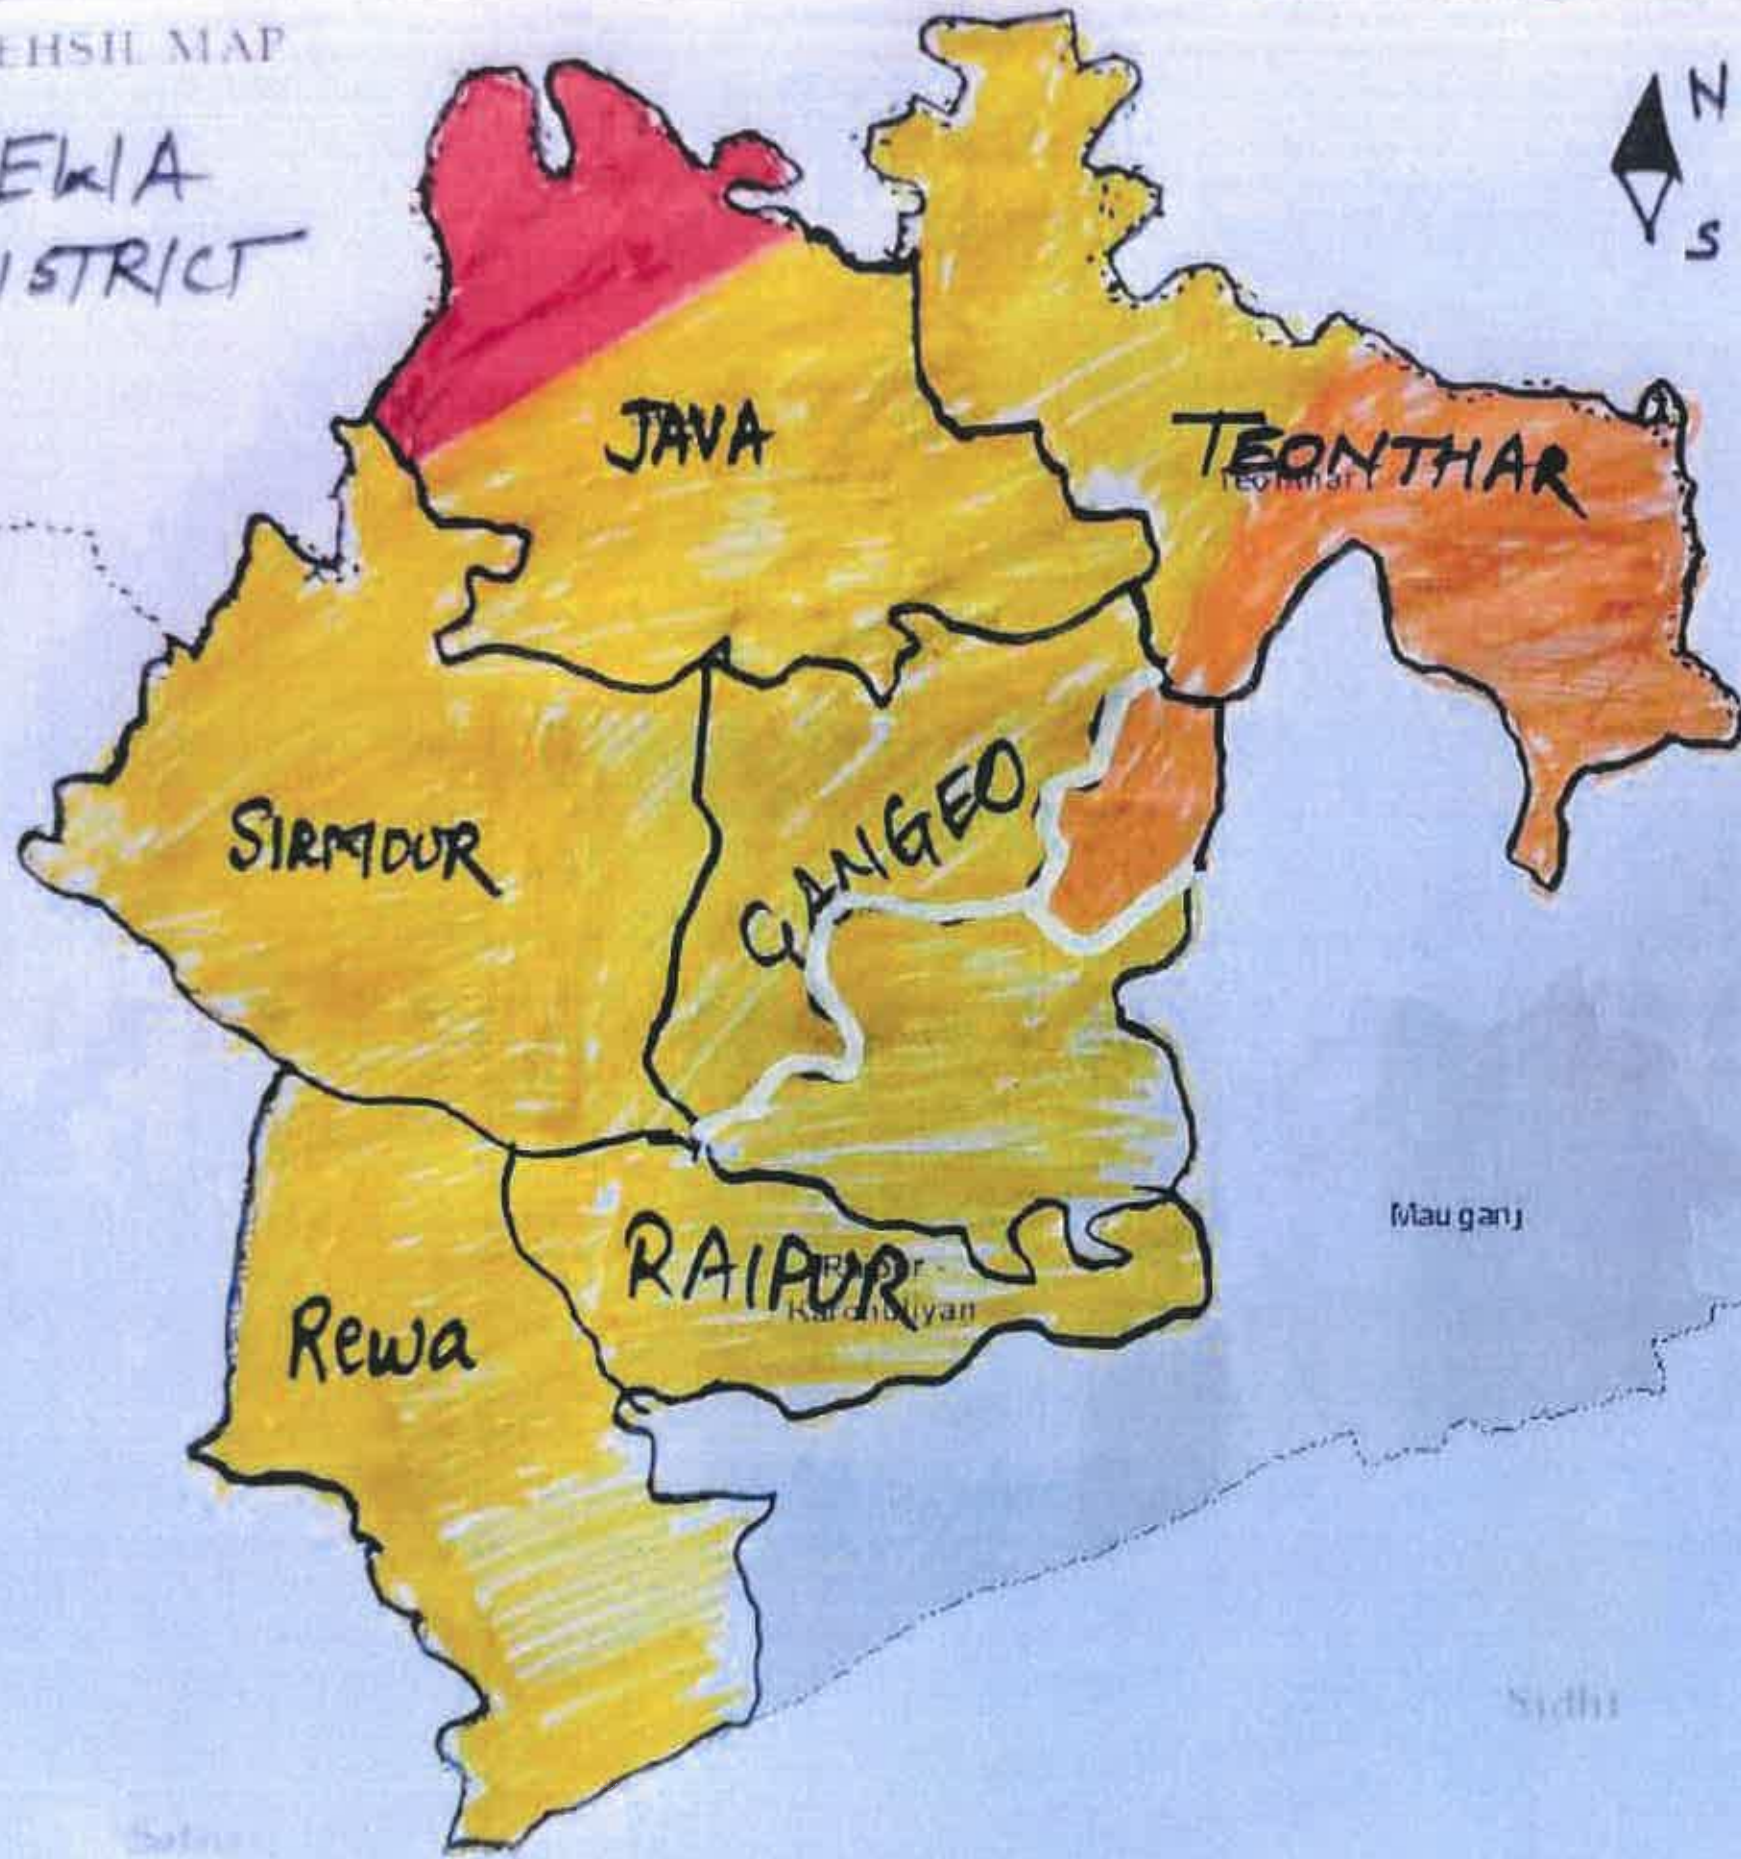

REWA DIVISION

© d-maps.com

Rajasthan

Uttar Pradesh

PHED MECHANICAL DIVISION REWA

Gujarat

Chhattisgarh

Maharashtra

○ → □ Mercator

TEHSIL MAP

REWIA DISTRICT

- GP
- CR
- DTH

Legend

- State Boundary
- District Boundary

जिमा - सीधी

- CR -
- GP -
- DTH

	C.R.
	G.P.
	D.T.H.

1 inch = 8 kilometers