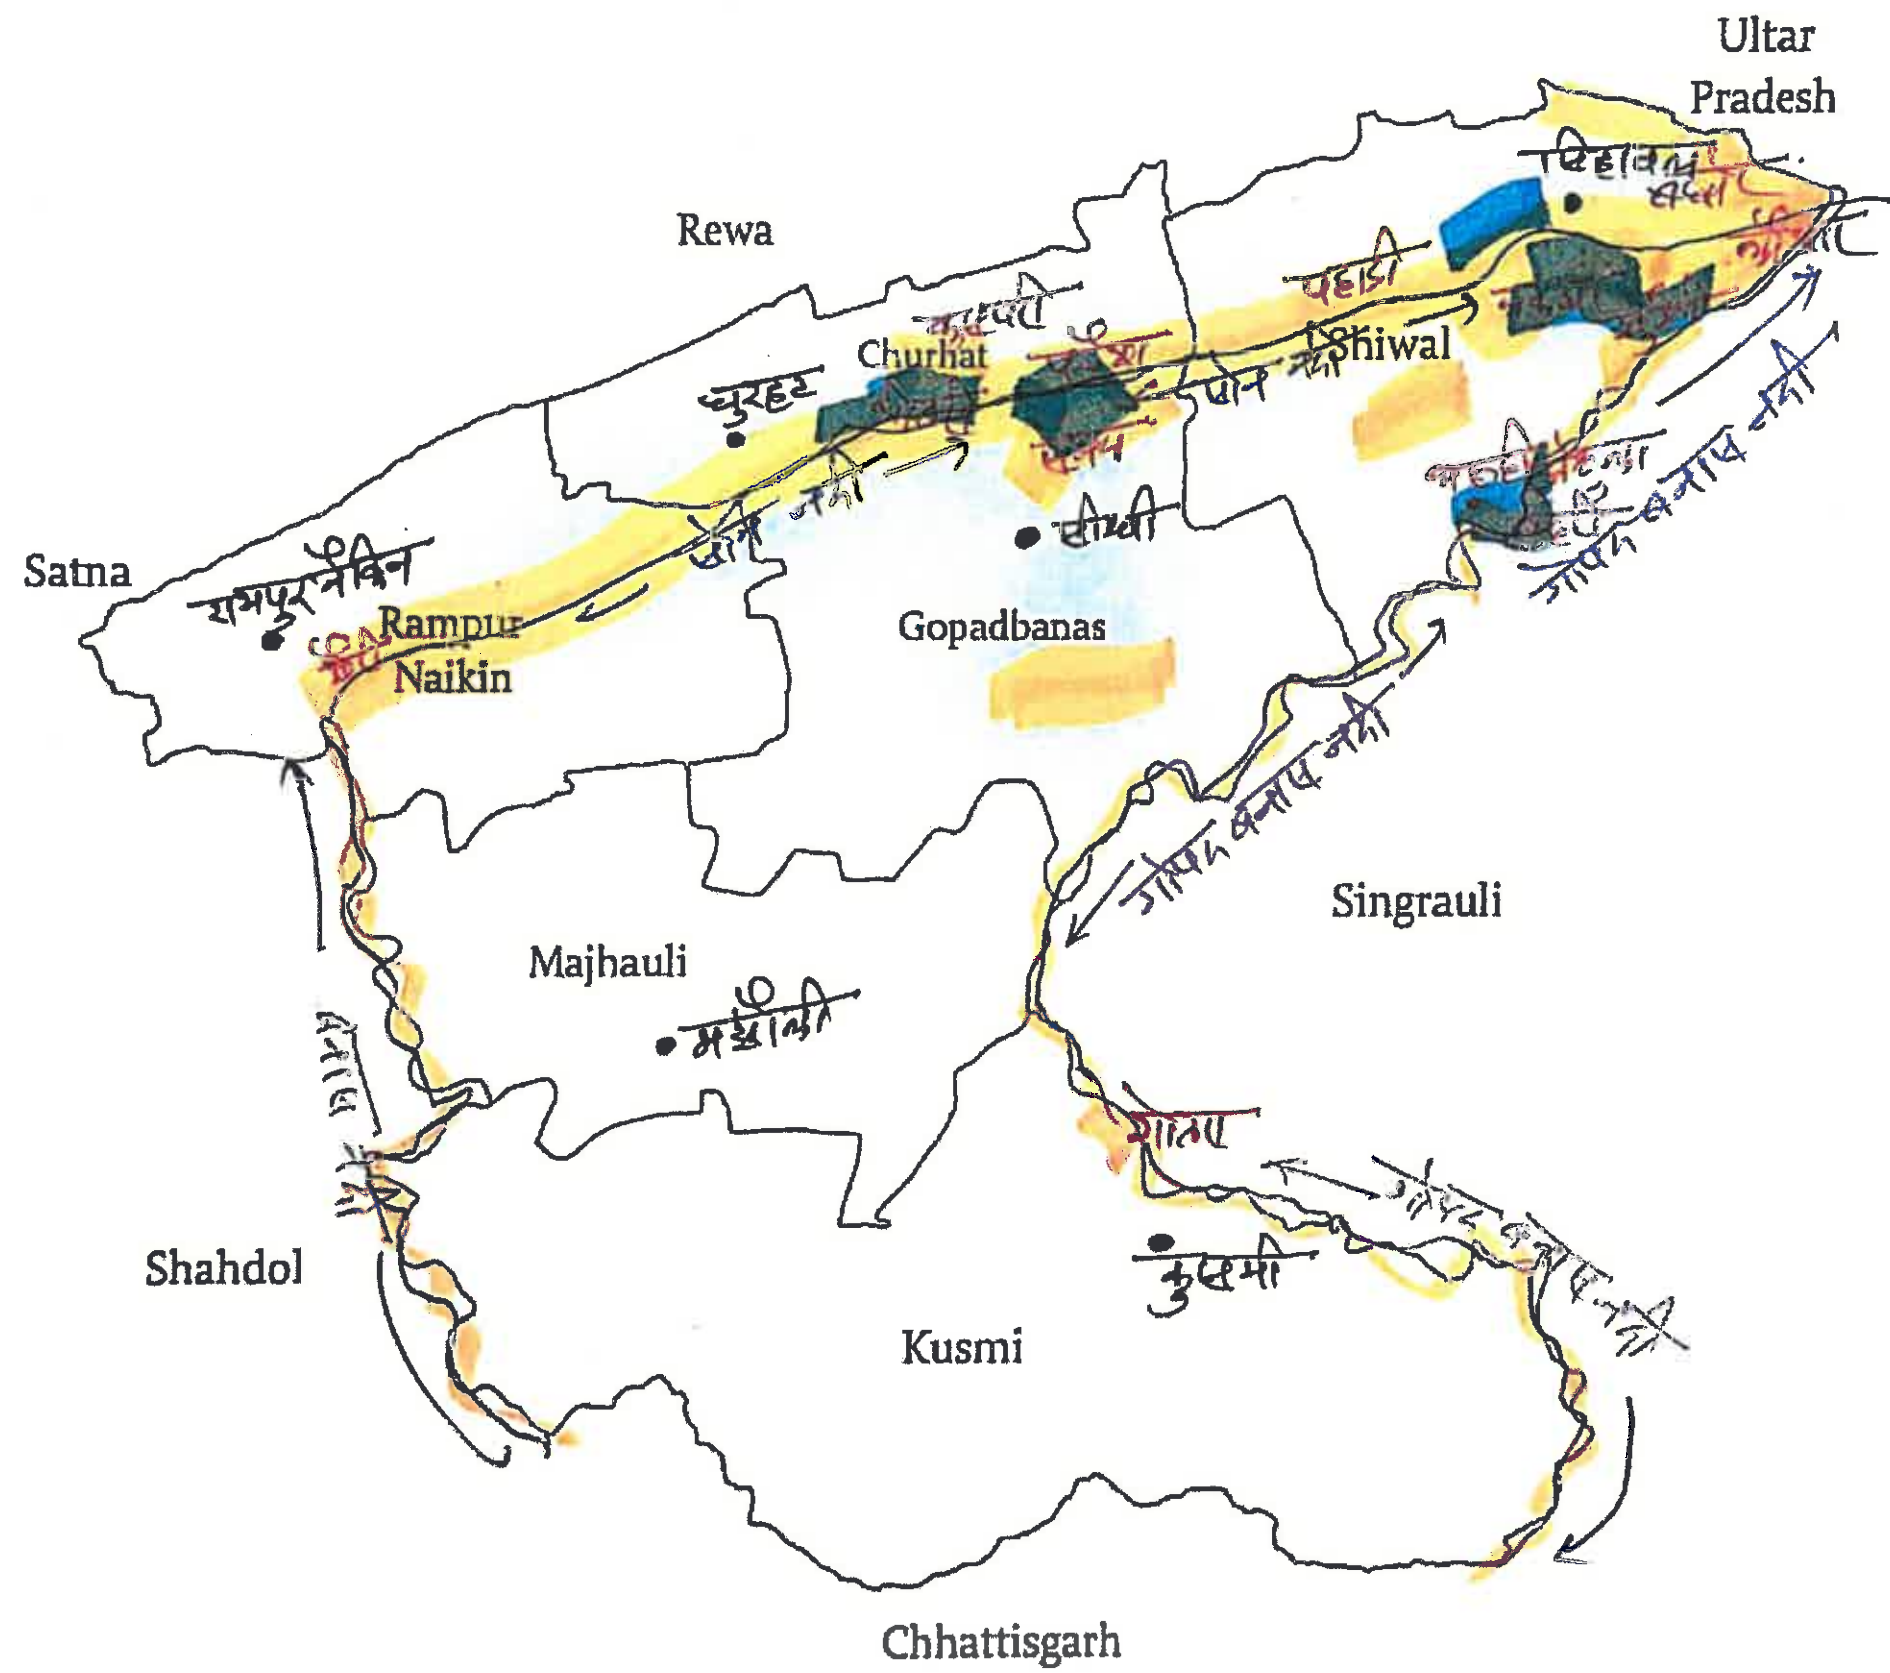

REWA DIVISION

© d-maps.com

Rajasthan

Uttar Pradesh

PHED MECHANICAL DIVISION REWA

Gujarat

Chhattisgarh

Maharashtra

○ → □ Mercator

TEHSIL MAP

REWIA DISTRICT

- GP
- CR
- DTH

Legend

- State Boundary
- District Boundary

जिमा - सीधी

- CR -
- GP -
- DTH

	C.R.
	G.P.
	D.T.H.

1 inch = 8 kilometers