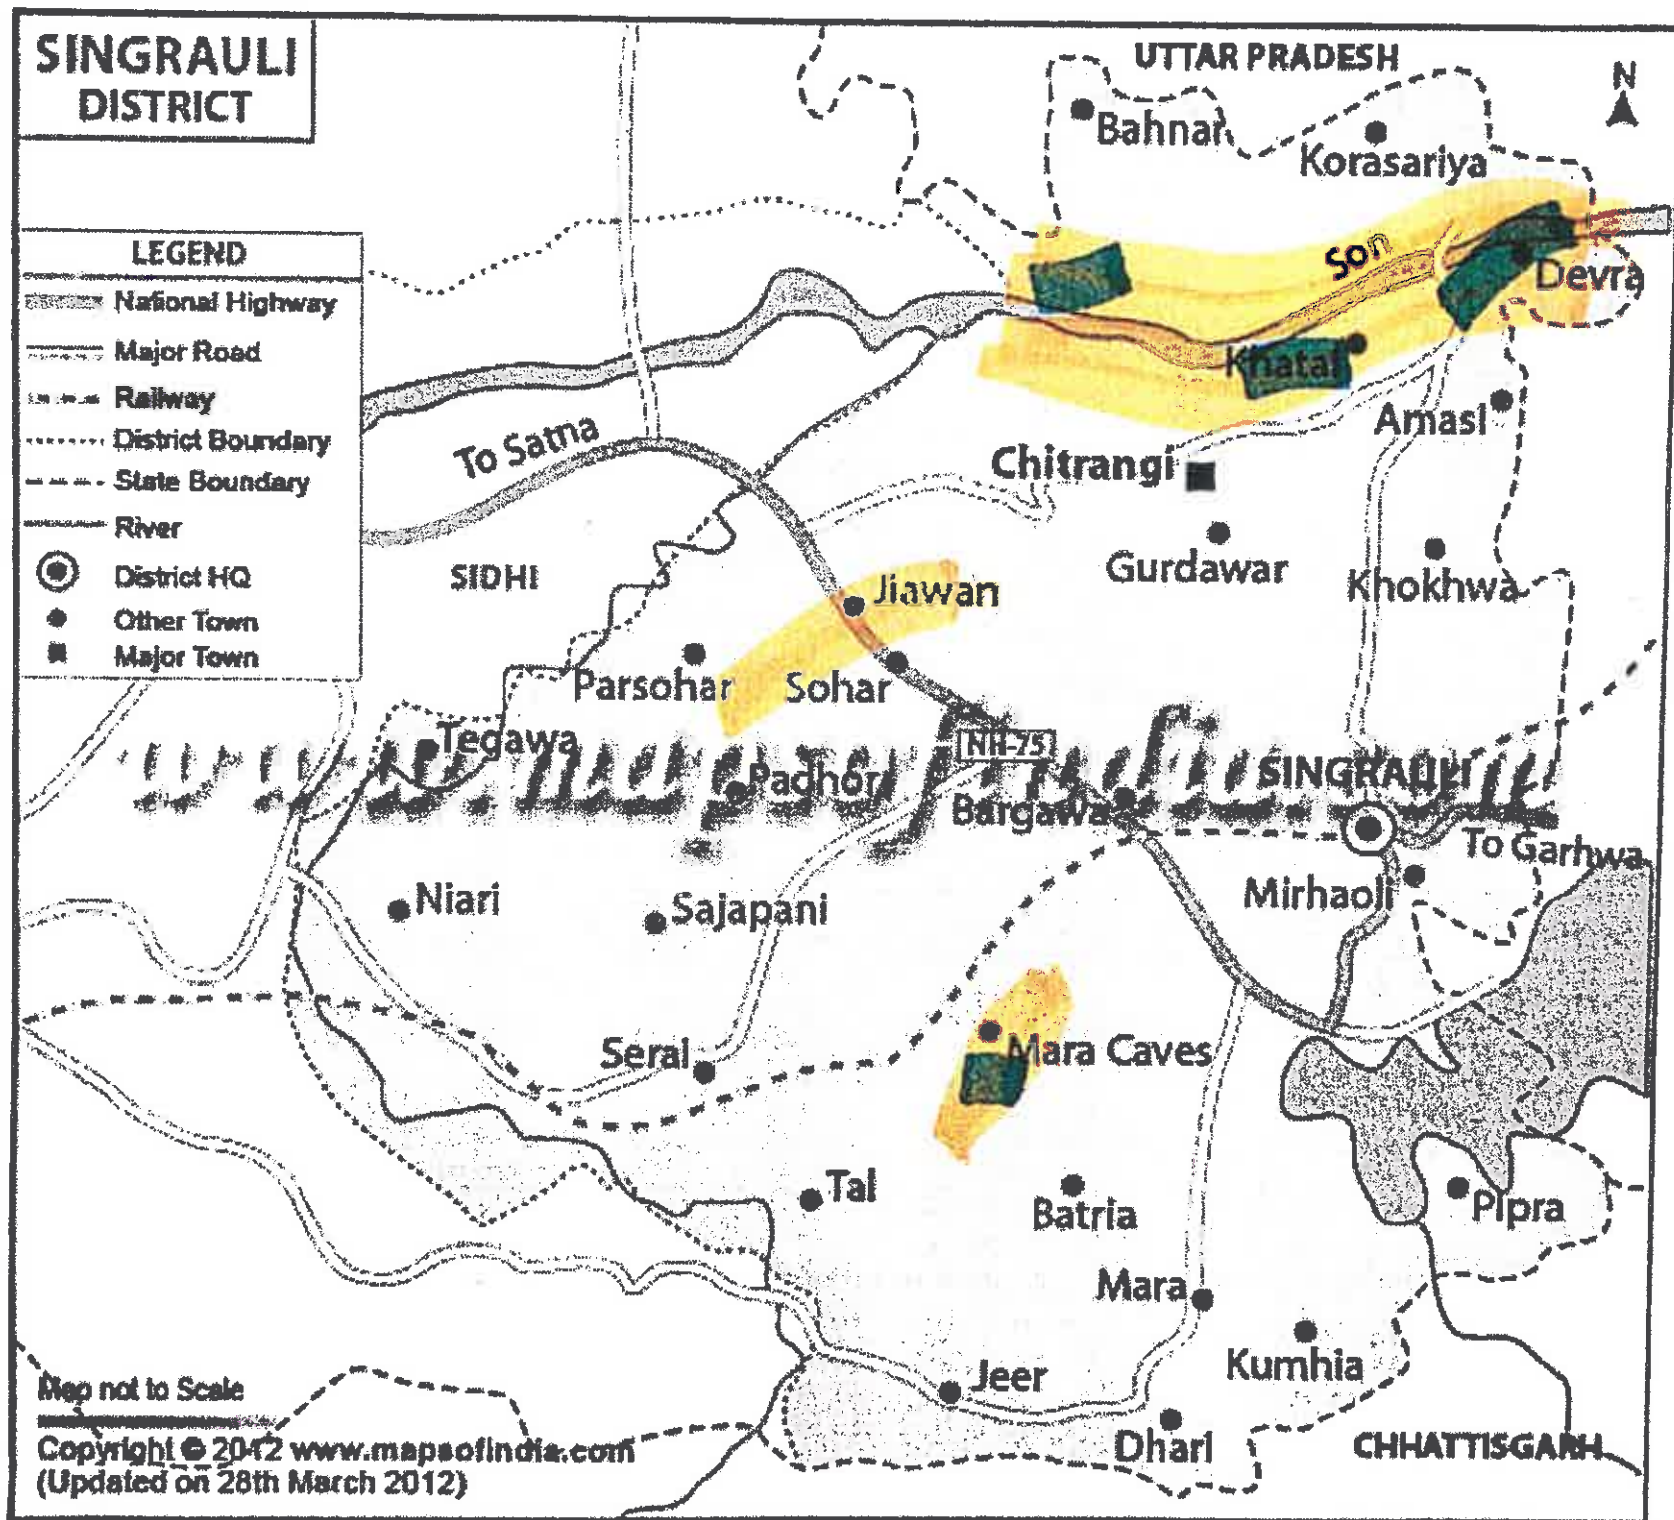

जिम्मा - सिंगरौली

④

- CR
- GP
- DTH