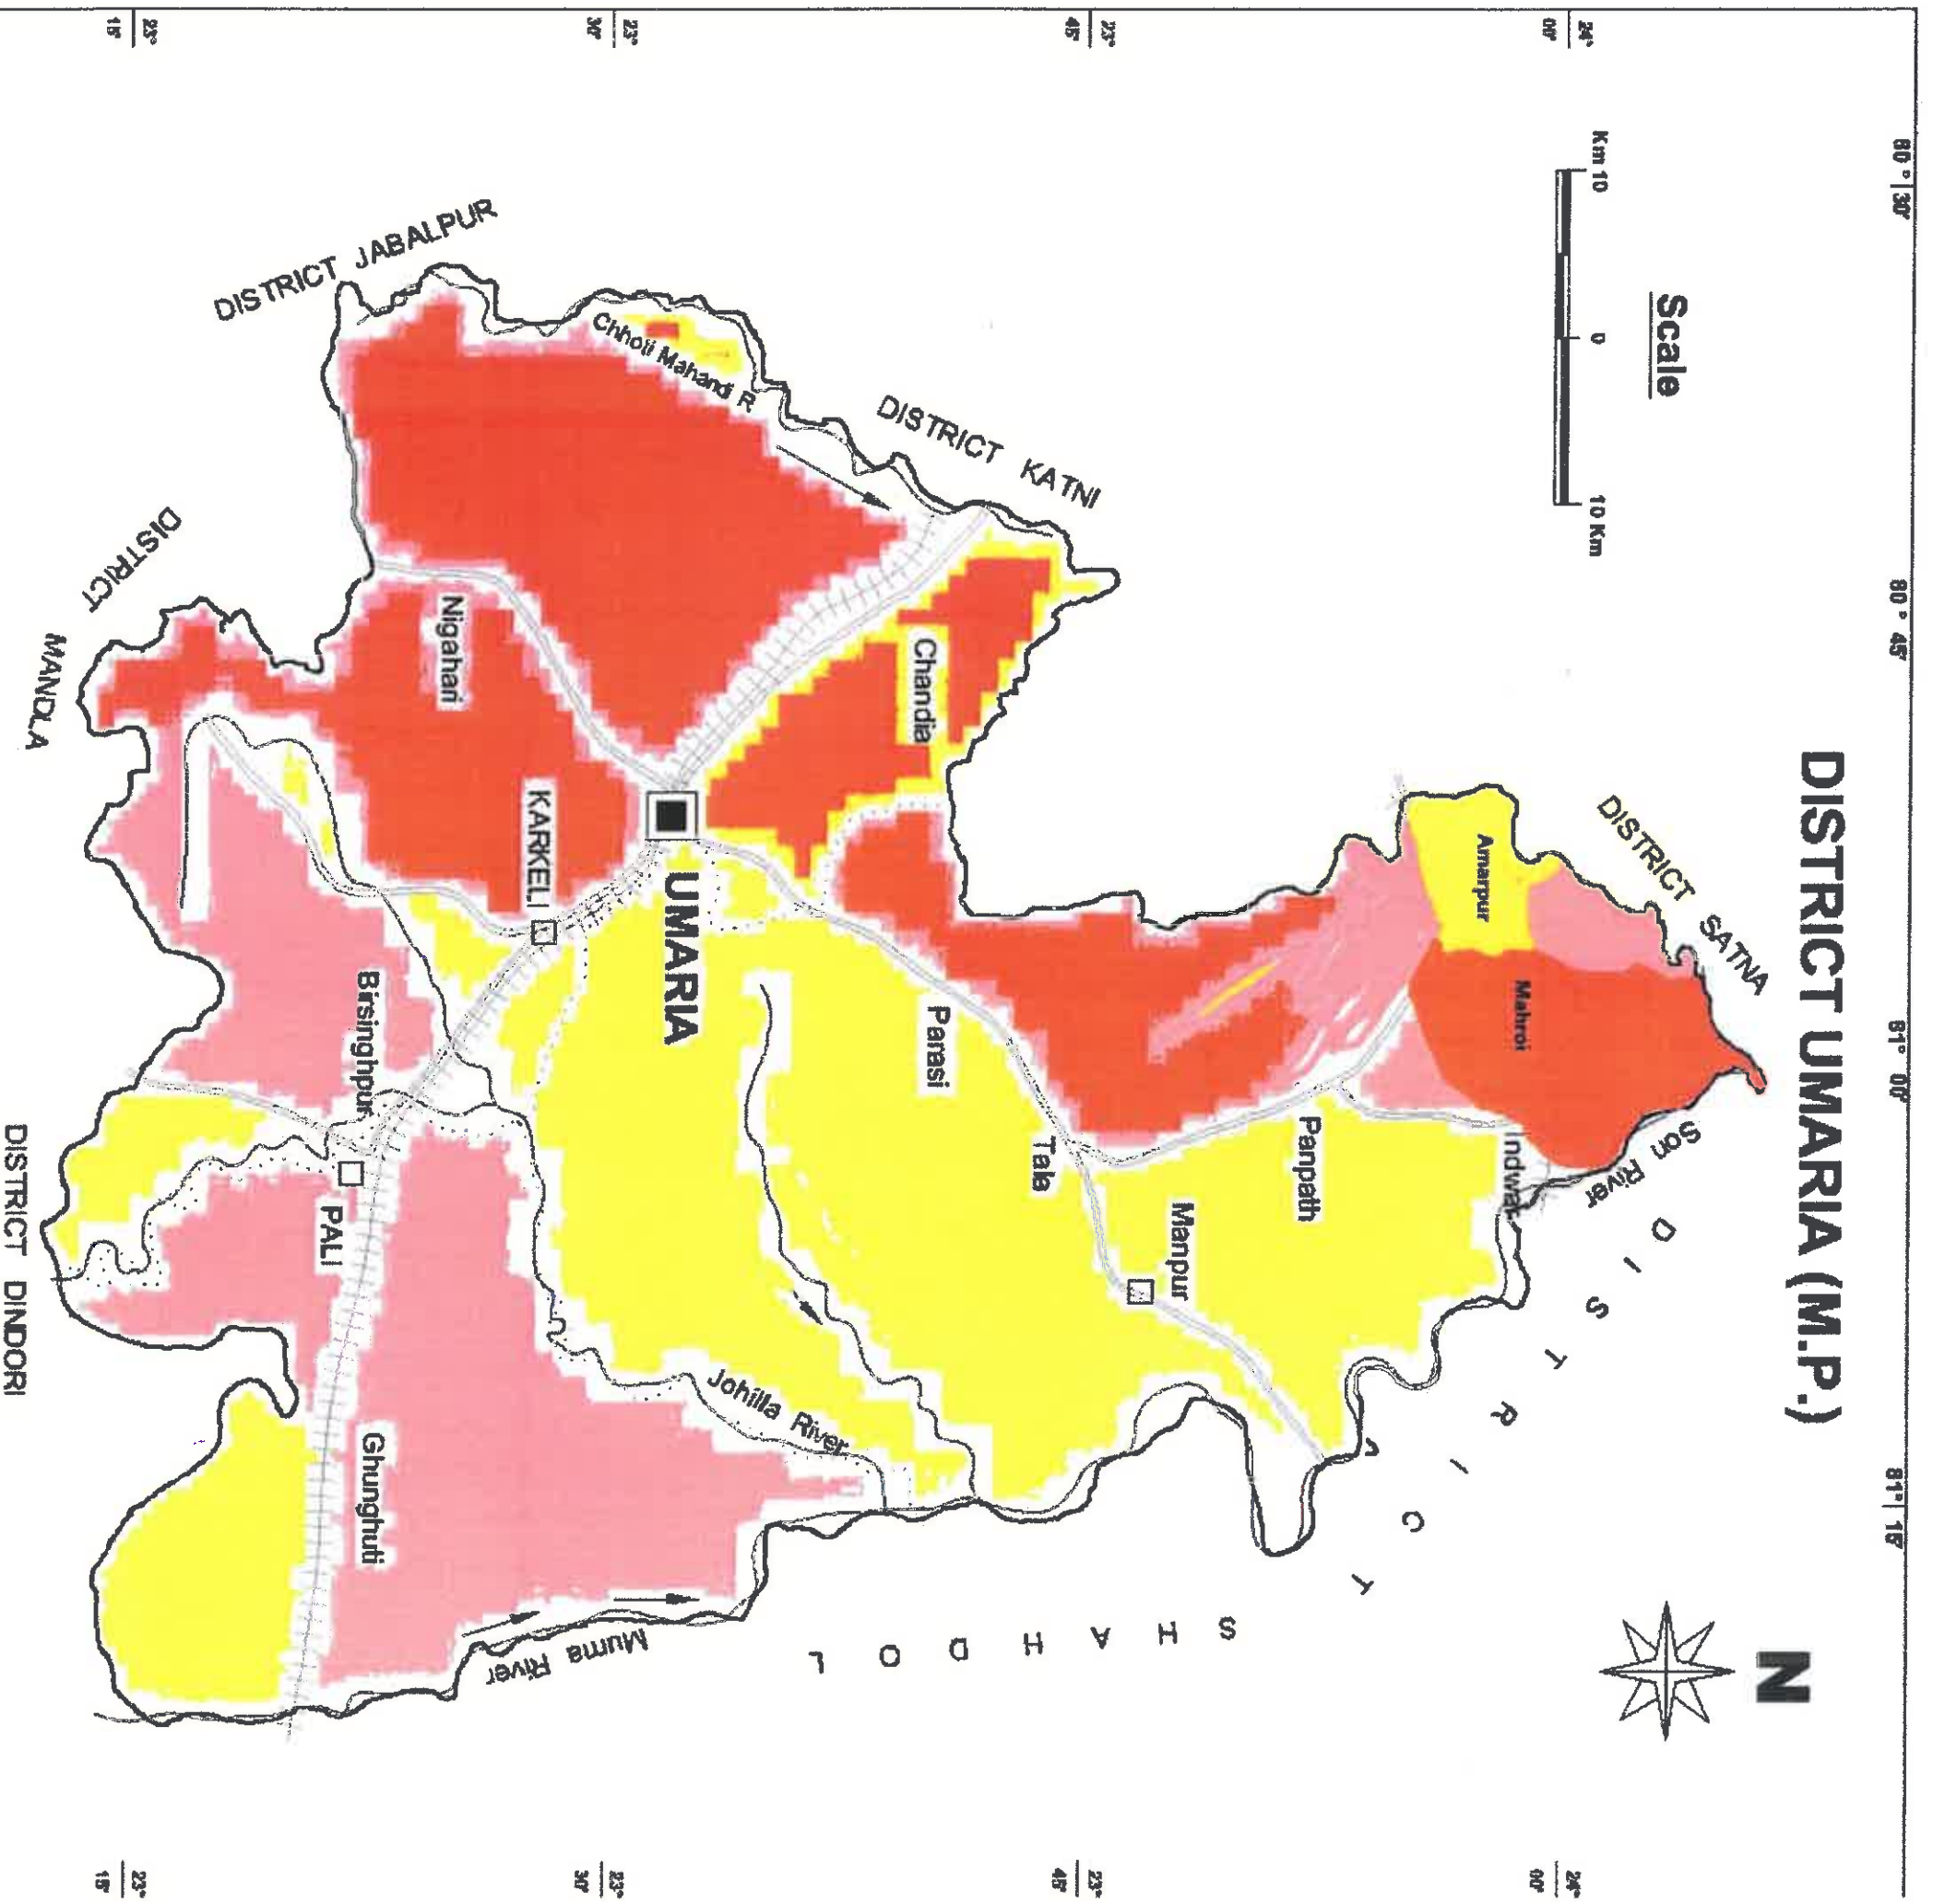

DISTRICT UMARIA (M.P.)

Scale

	C.R.
	G.P.
	D.T.H.