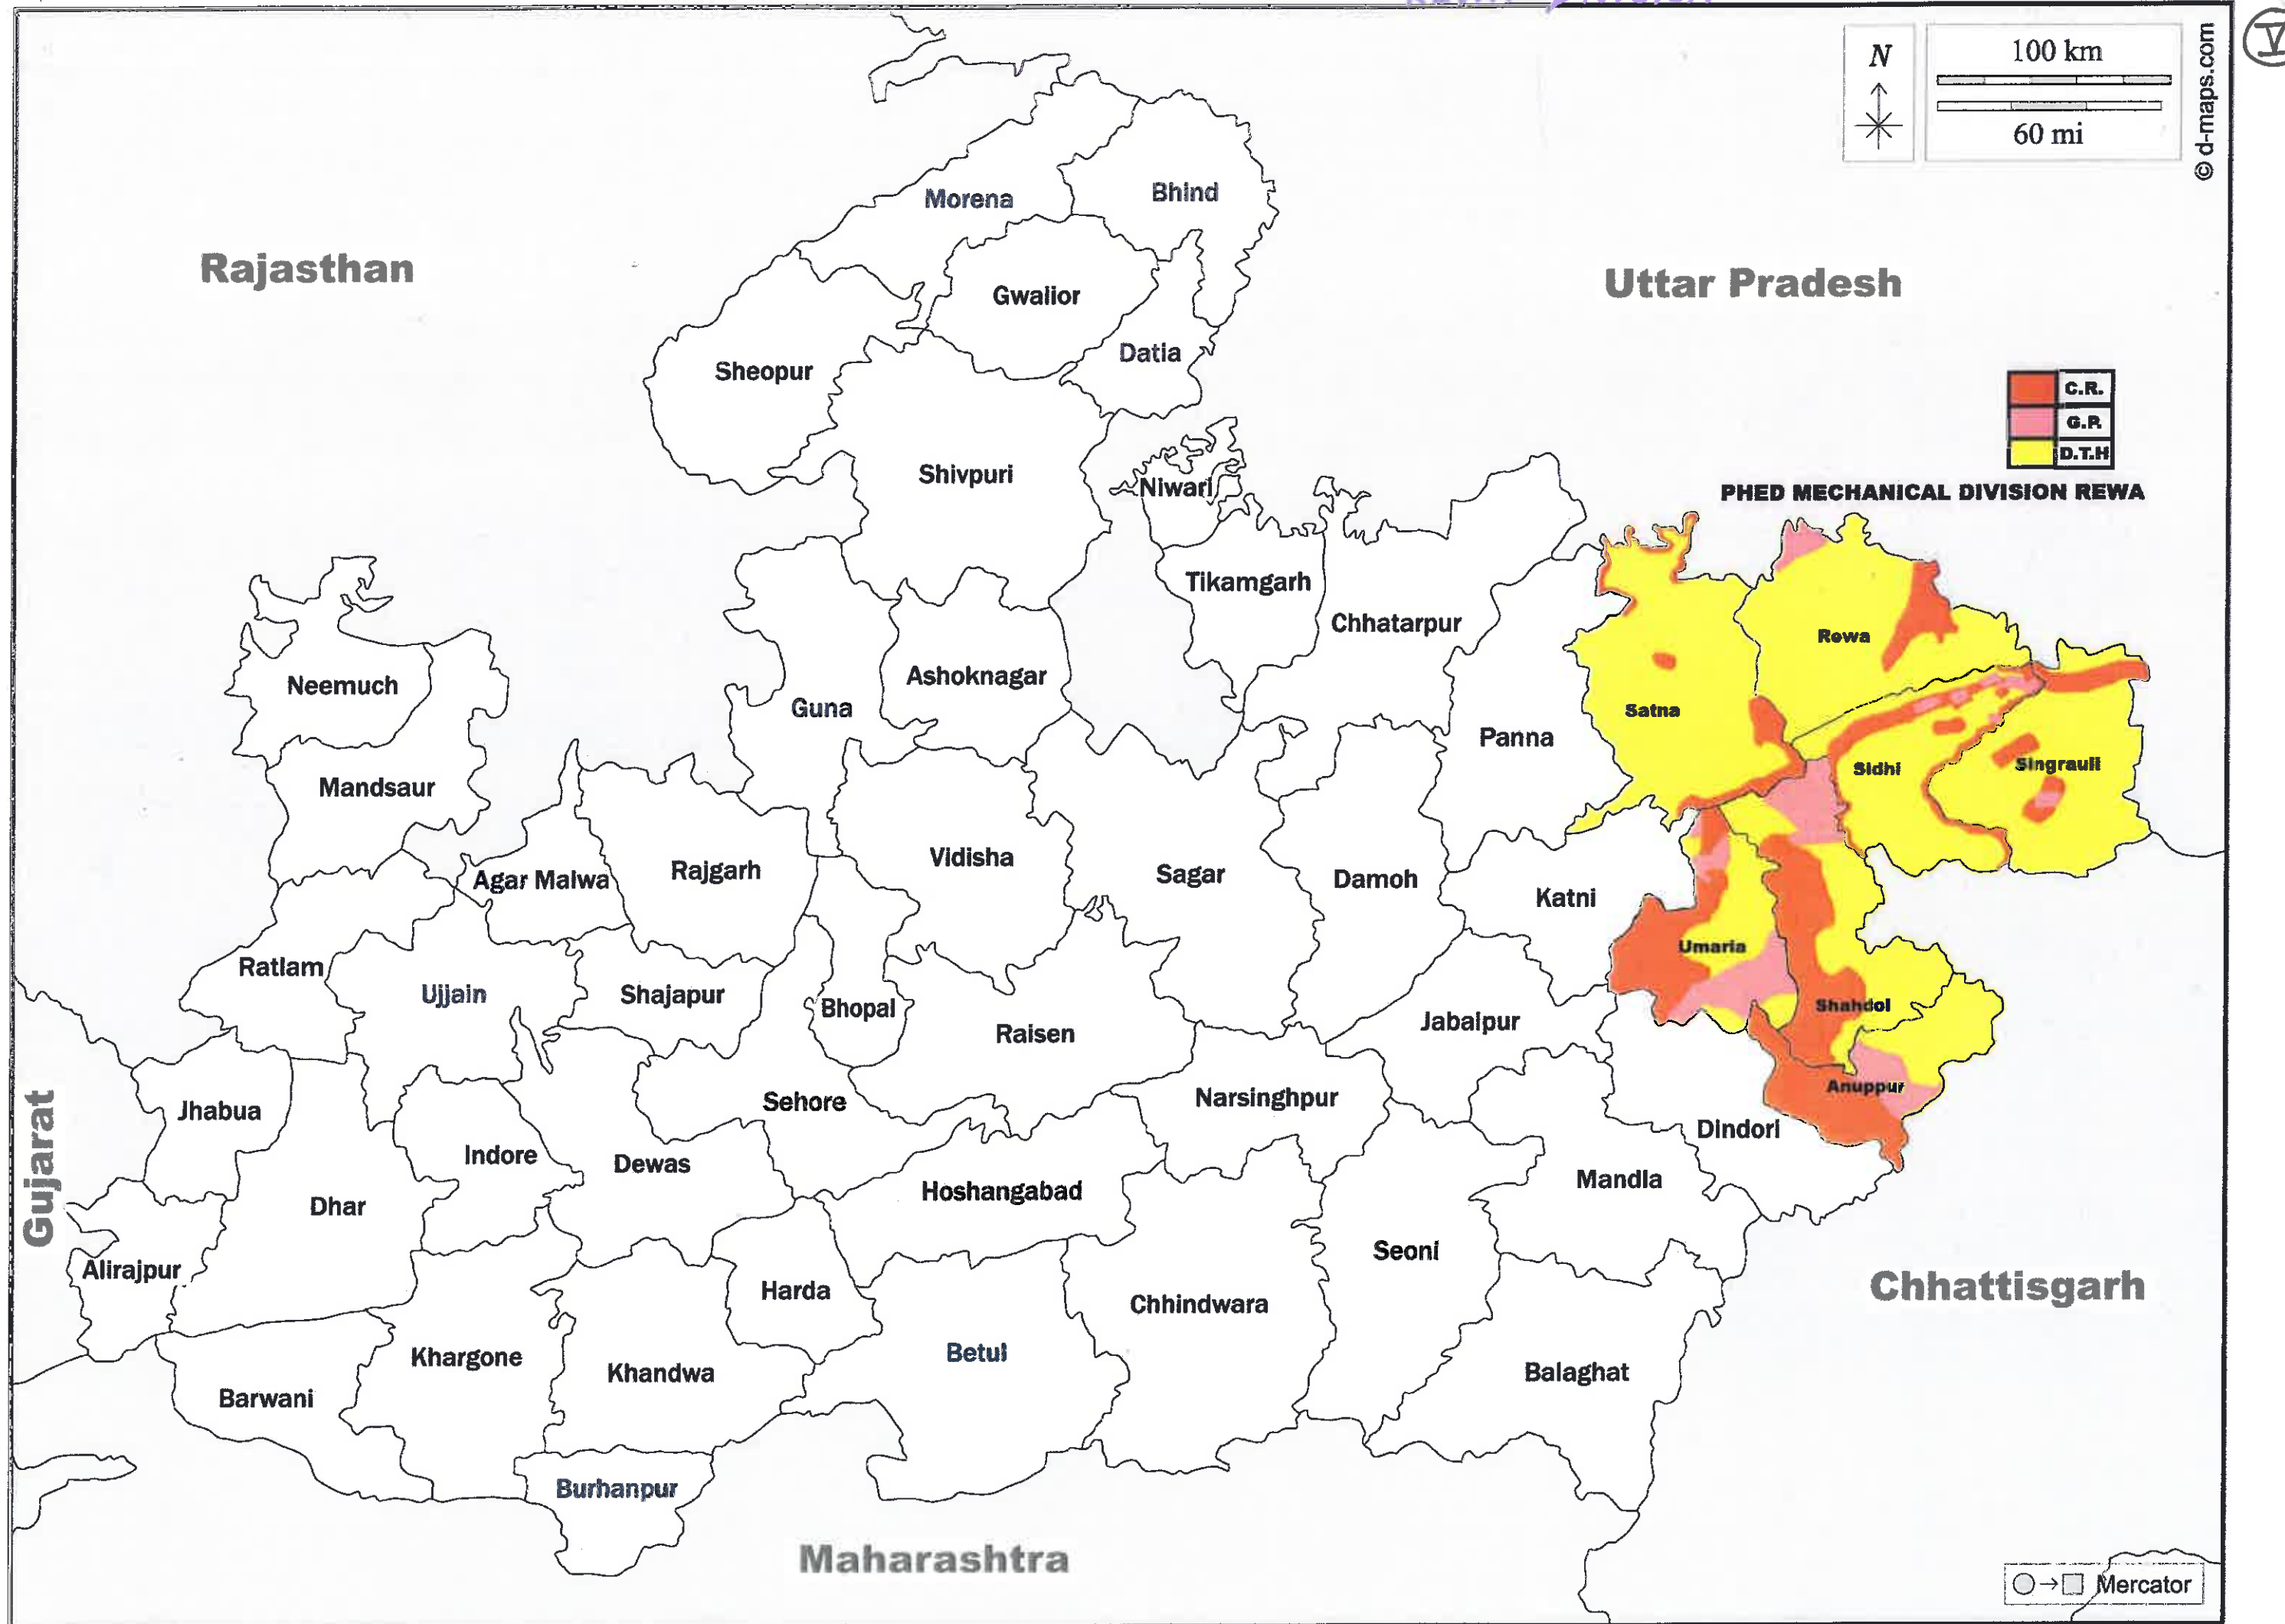

REWA DIVISION

© d-maps.com

Rajasthan

Uttar Pradesh

PHED MECHANICAL DIVISION REWA

Gujarat

Chhattisgarh

Maharashtra

○ → □ Mercator

TEHSIL MAP

REWIA DISTRICT

- GP
- CR
- DTH

Legend

- State Boundary
- District Boundary

जिमा - सीधी

- CR -
- GP -
- DTH

	C.R.
	G.P.
	D.T.H.

1 inch = 8 kilometers