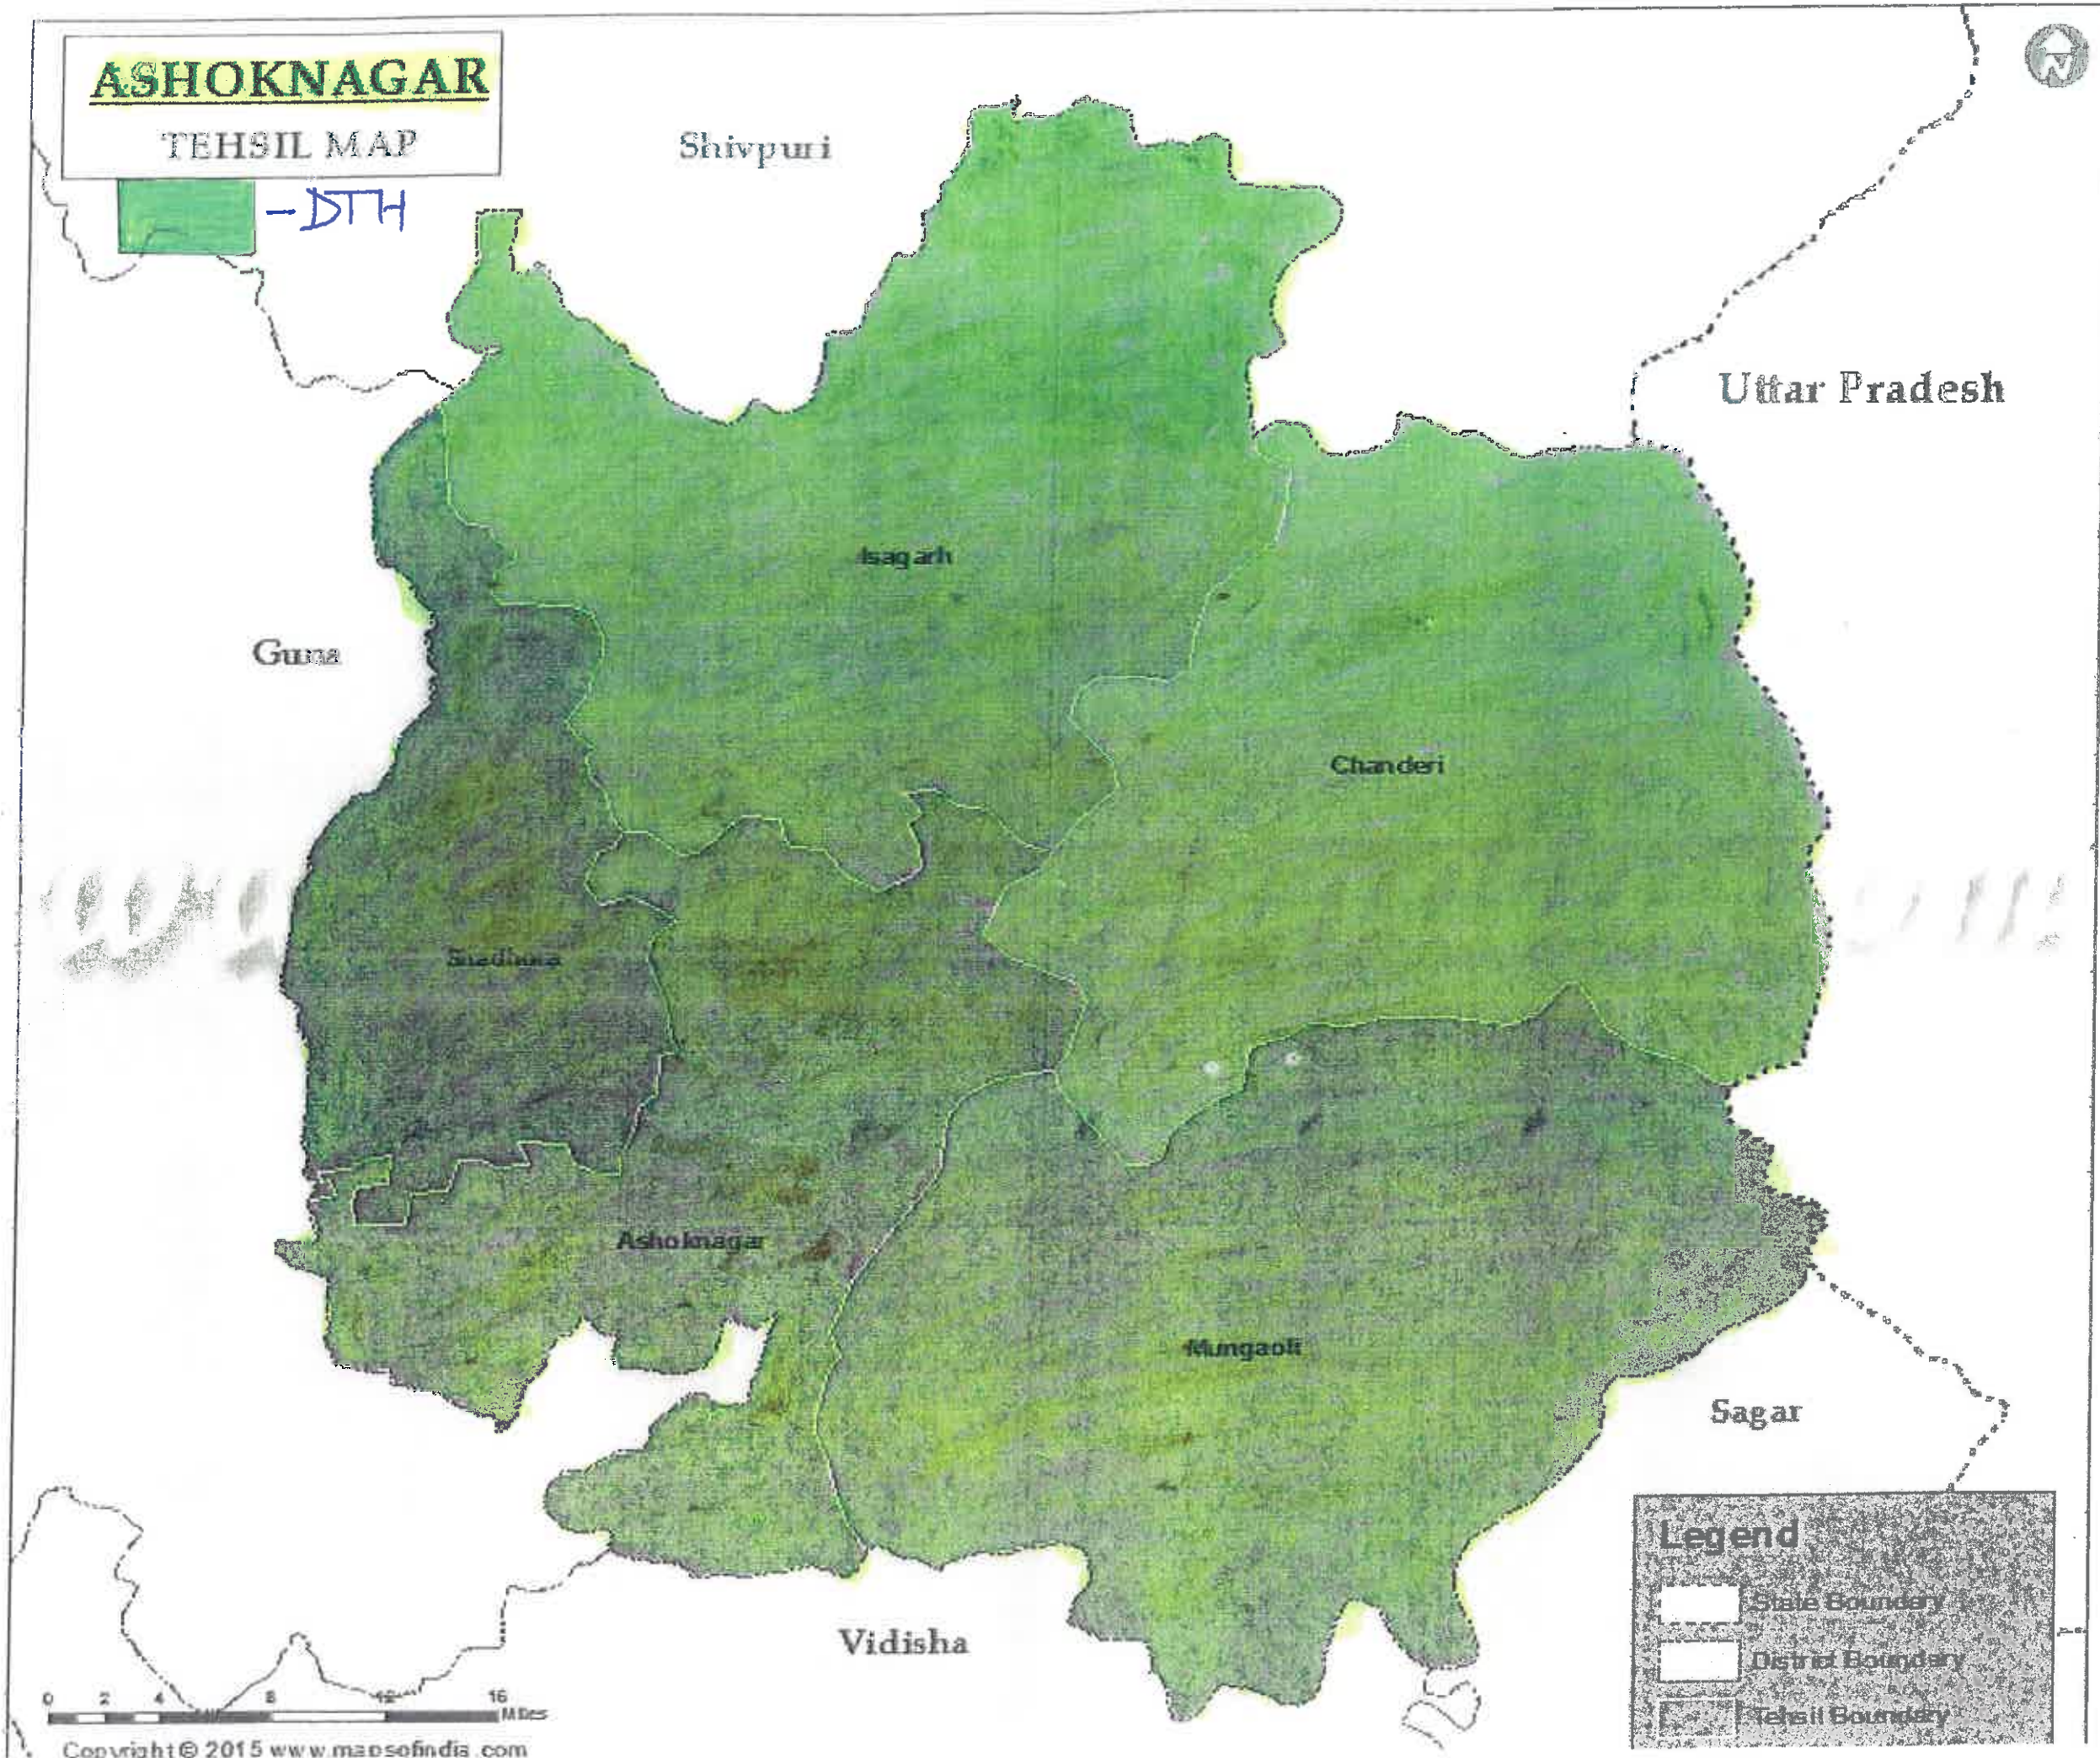

District - Guna

Map Showing Assembly Constituencies In Guna District

Source: Based on Data Provided By
Office Of CEO
Prepared for CEO M.P. State
Prepared By - MPCST

Legend

 AC Boundary
 District Boundary

ASHOKNAGAR

TEHSIL MAP

 - DTH

District - Shivpuri

Map Showing Assembly Constituencies In Shivpuri District

District - Morena

Map Showing Assembly Constituencies In Morena District

- CR
- GP
- DTH

Source: Based on Data Provided By
Office Of CEO
Prepared for CEO M.P. State
Prepared By - MPCST

SHEOPUR

Baroria

Karahal

Map not to Scale

-  District Boundary
-  Railway
-  River/Lake
-  Vegetation
-  District Headquarter
-  Major City/Town
-  Other Town/Village

CR
DTH

Buy Custom Map

Buy Now