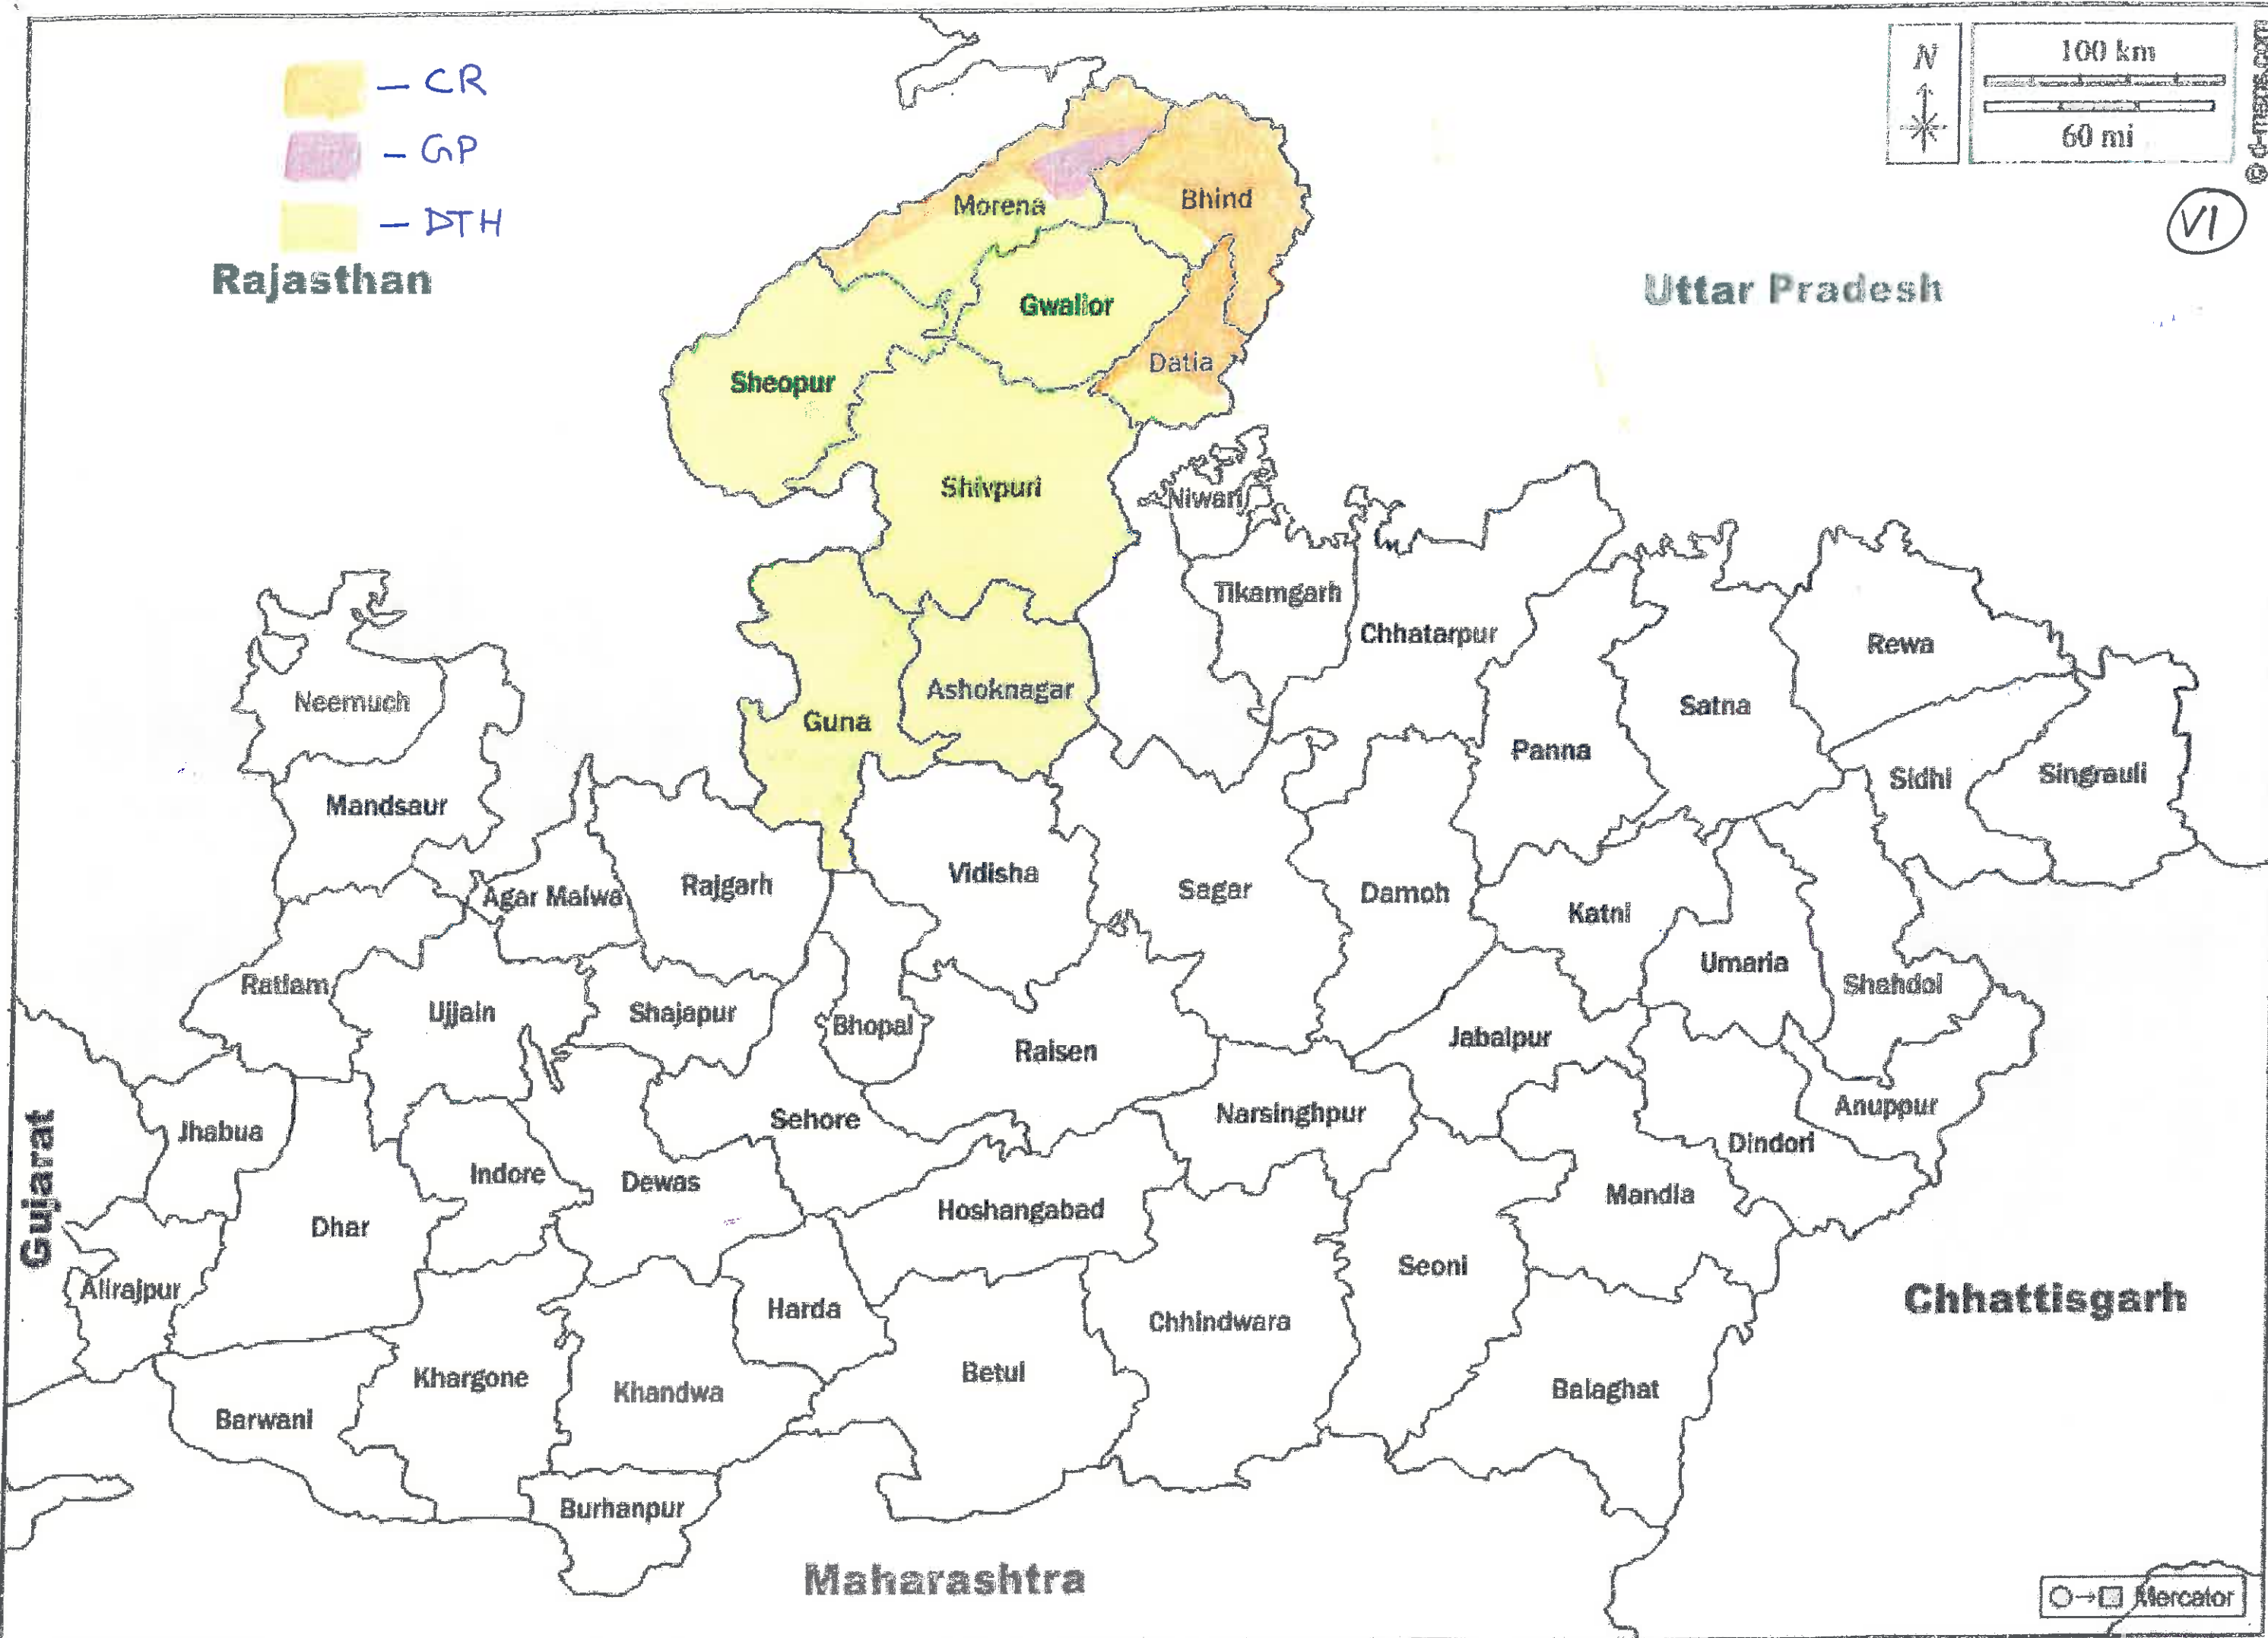

- CR
- GP
- DTH

Rajasthan

N
↑
↓
↻

100 km
60 mi

VI

Uttar Pradesh

Gujarat

Chhattisgarh

Maharashtra

○→□ Mercator

DATIA
DISTRICT

 - CR

 - DTH

GWALIOR

BHIND

UTTAR
PRADESH

District - Guna

Map Showing Assembly Constituencies In Guna District

Source: Based on Data Provided By
Office Of CEO
Prepared for CEO M.P. State
Prepared By - MPCST

Legend

 AC Boundary
 District Boundary

ASHOKNAGAR

TEHSIL MAP

 - DTH

District - Shivpuri

Map Showing Assembly Constituencies In Shivpuri District

District - Morena

Map Showing Assembly Constituencies In Morena District

- CR
- GP
- DTH

Source: Based on Data Provided By
Office Of CEO
Prepared for CEO M.P. State
Prepared By - MPCST