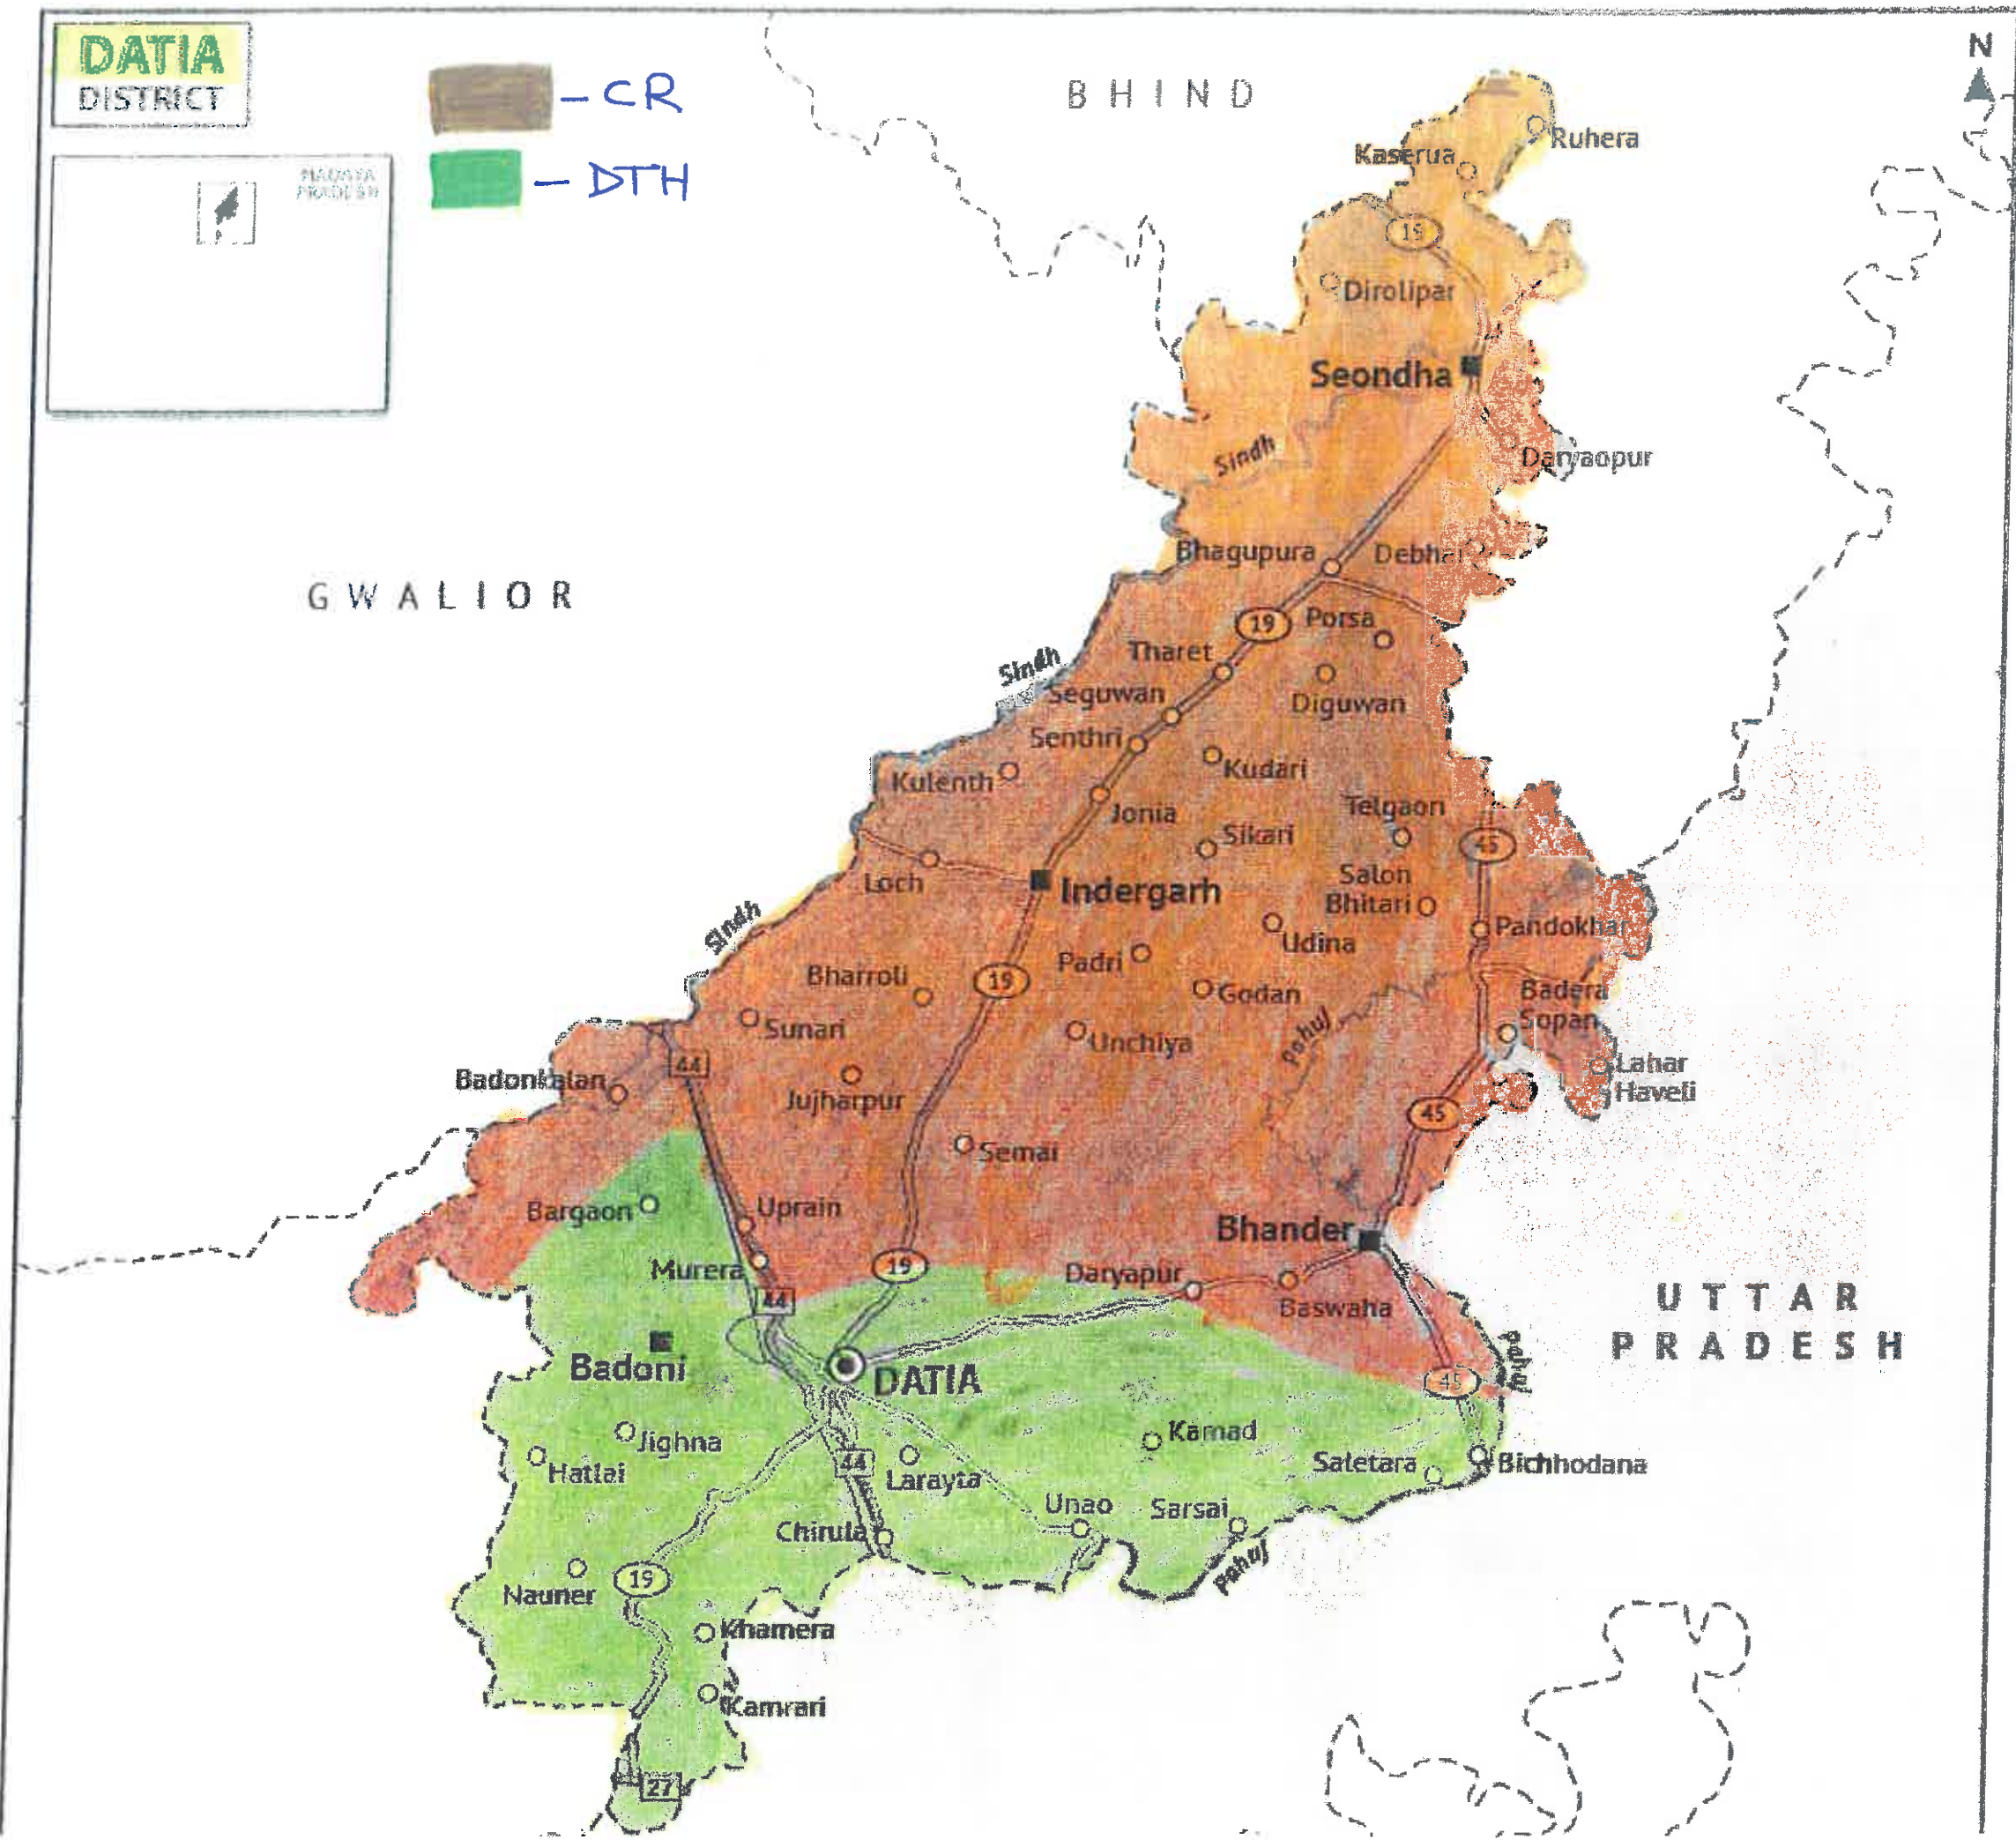

- CR
- GP
- DTH

Rajasthan

N
↑
↓
↻

100 km
60 mi

VI

Uttar Pradesh

Gujarat

Chhattisgarh

Maharashtra

○→□ Mercator

DATIA
DISTRICT

 - CR

 - DTH

GWALIOR

BHIND

UTTAR
PRADESH

TEHSIL MAP

 - DTH

District - Shivpuri

Map Showing Assembly Constituencies In Shivpuri District

District - Morena

Map Showing Assembly Constituencies In Morena District

- CR
- GP
- DTH

Source: Based on Data Provided By
Office Of CEO
Prepared for CEO M.P. State
Prepared By - MPCST

SHEOPUR

Baroria

Karahal

Map not to Scale

-  District Boundary
-  Railway
-  River/Lake
-  Vegetation
-  District Headquarter
-  Major City/Town
-  Other Town/Village

CR
DTH

Buy Custom Map

Buy Now