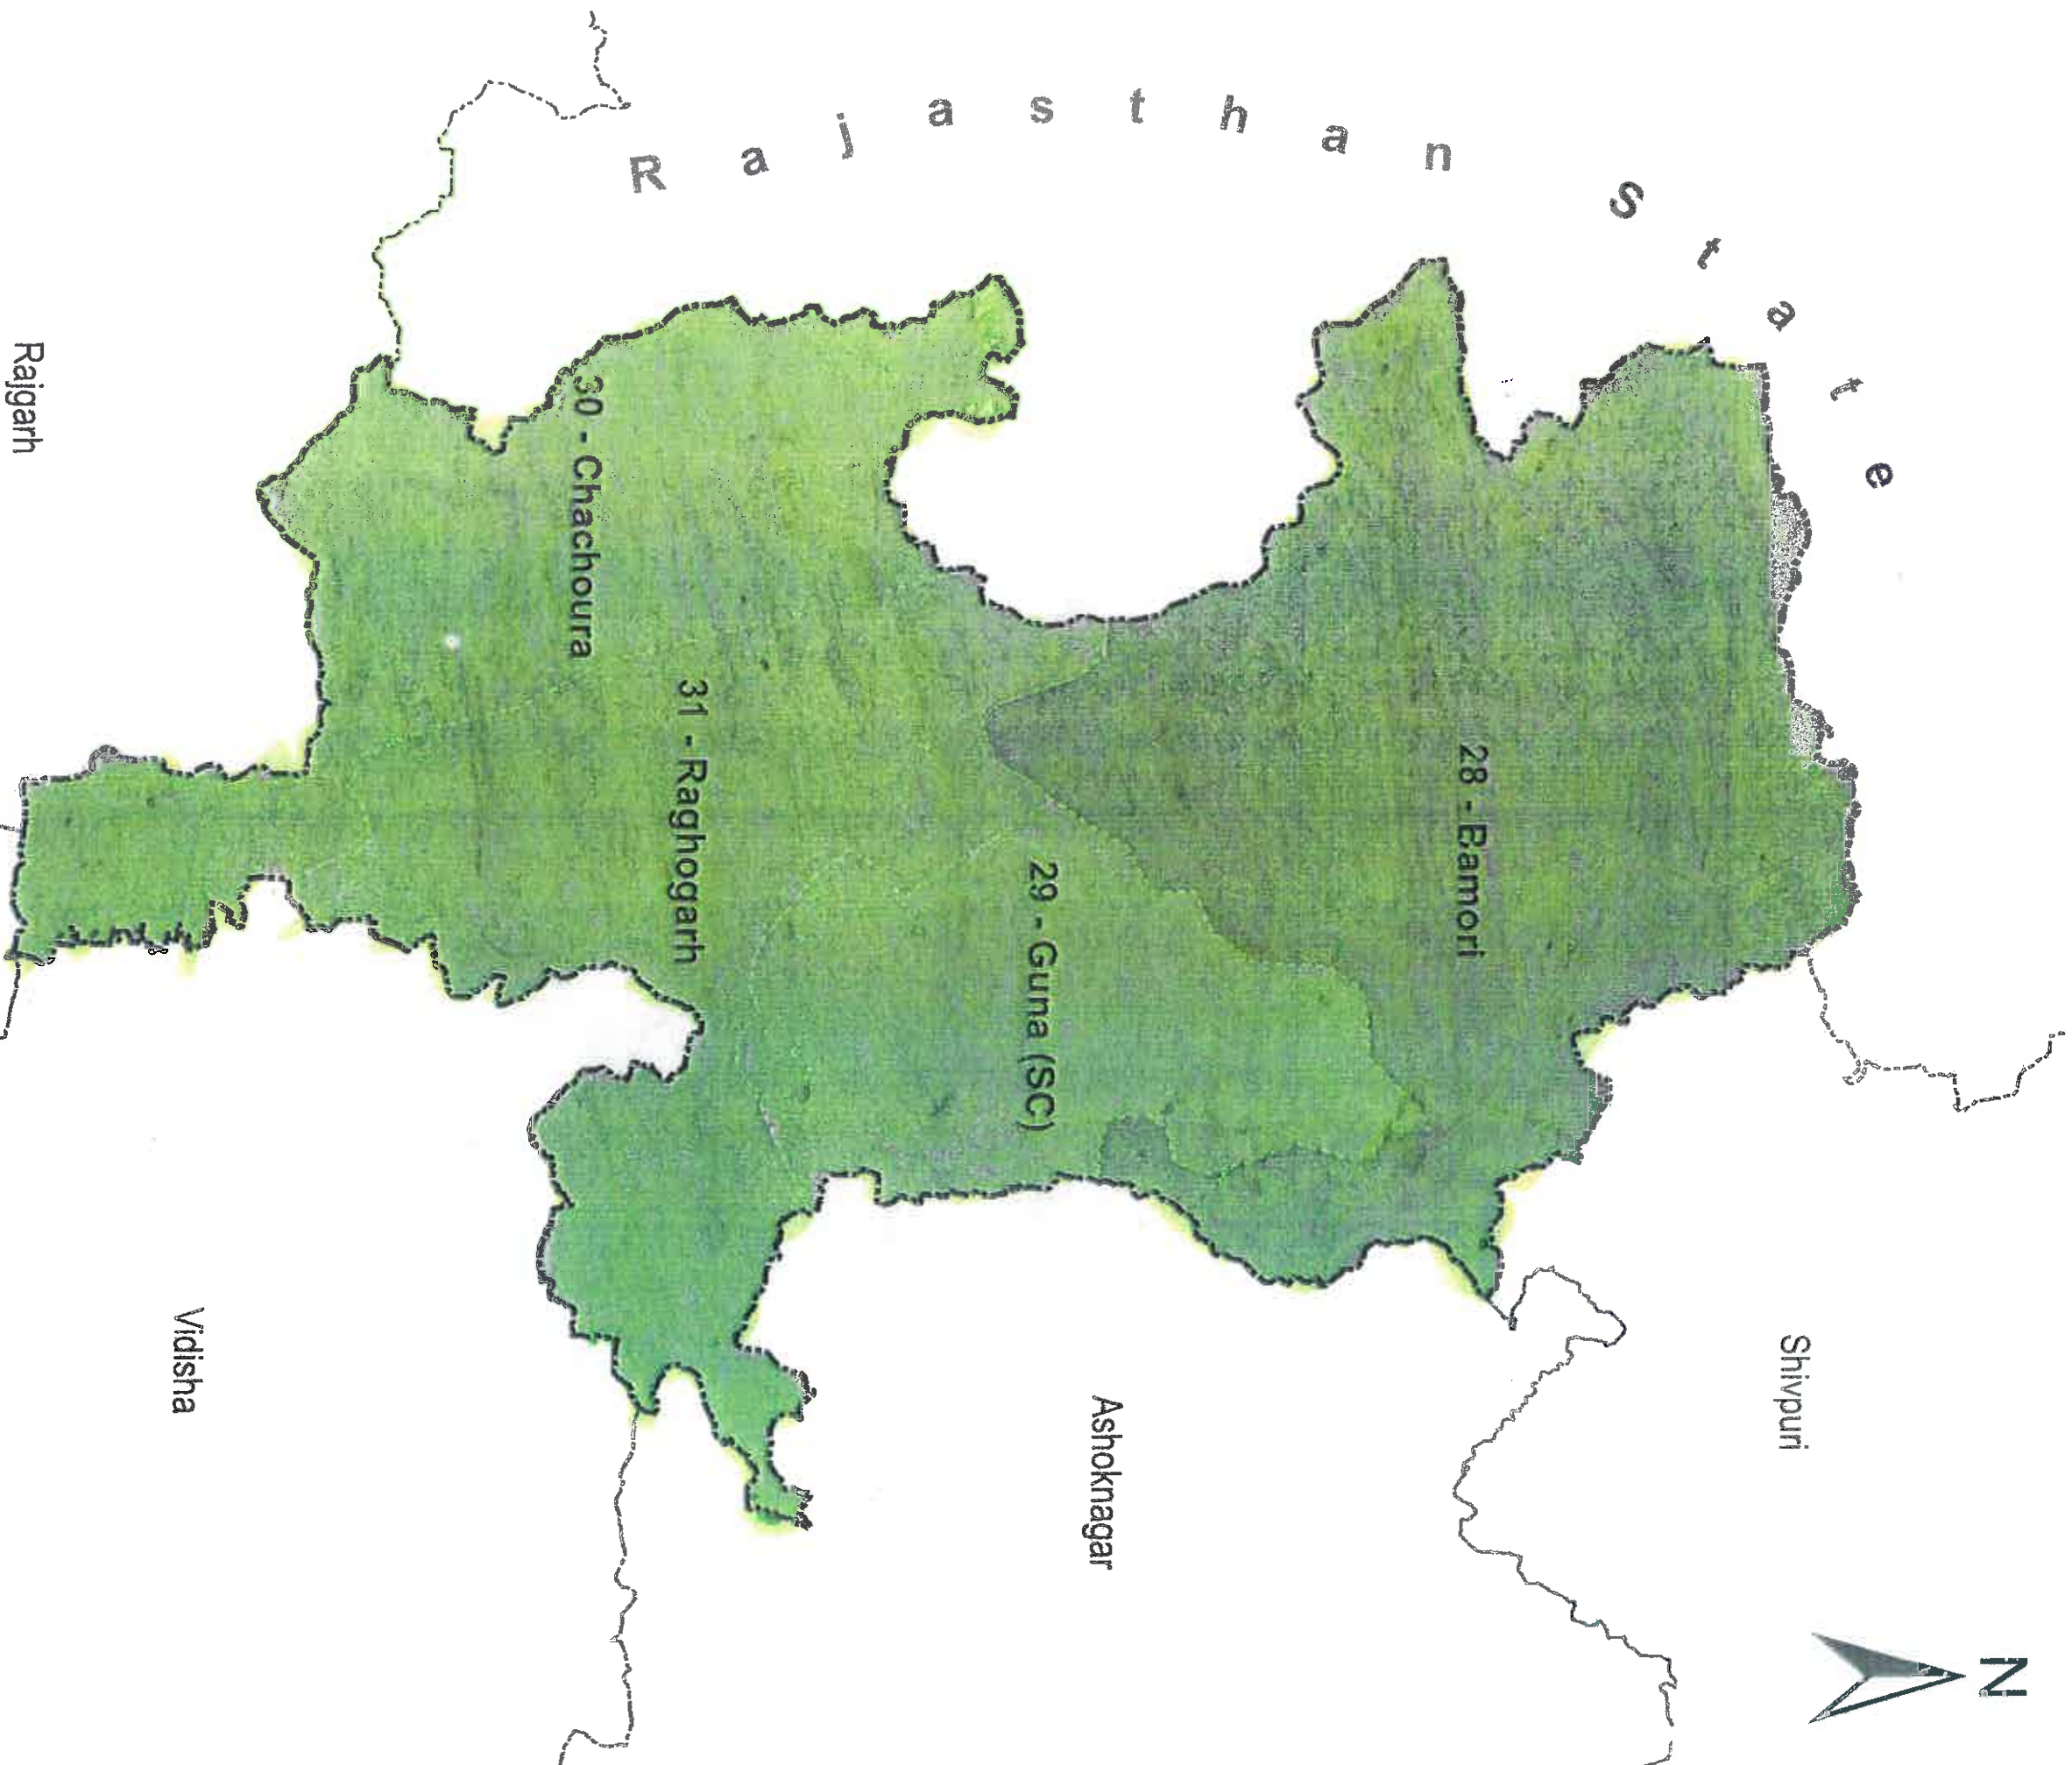

District - Guna

Map Showing Assembly Constituencies In Guna District

Source: Based on Data Provided By
Office Of CEO
Prepared for CEO M.P. State
Prepared By - MPCST

Legend

AC Boundary
 District Boundary