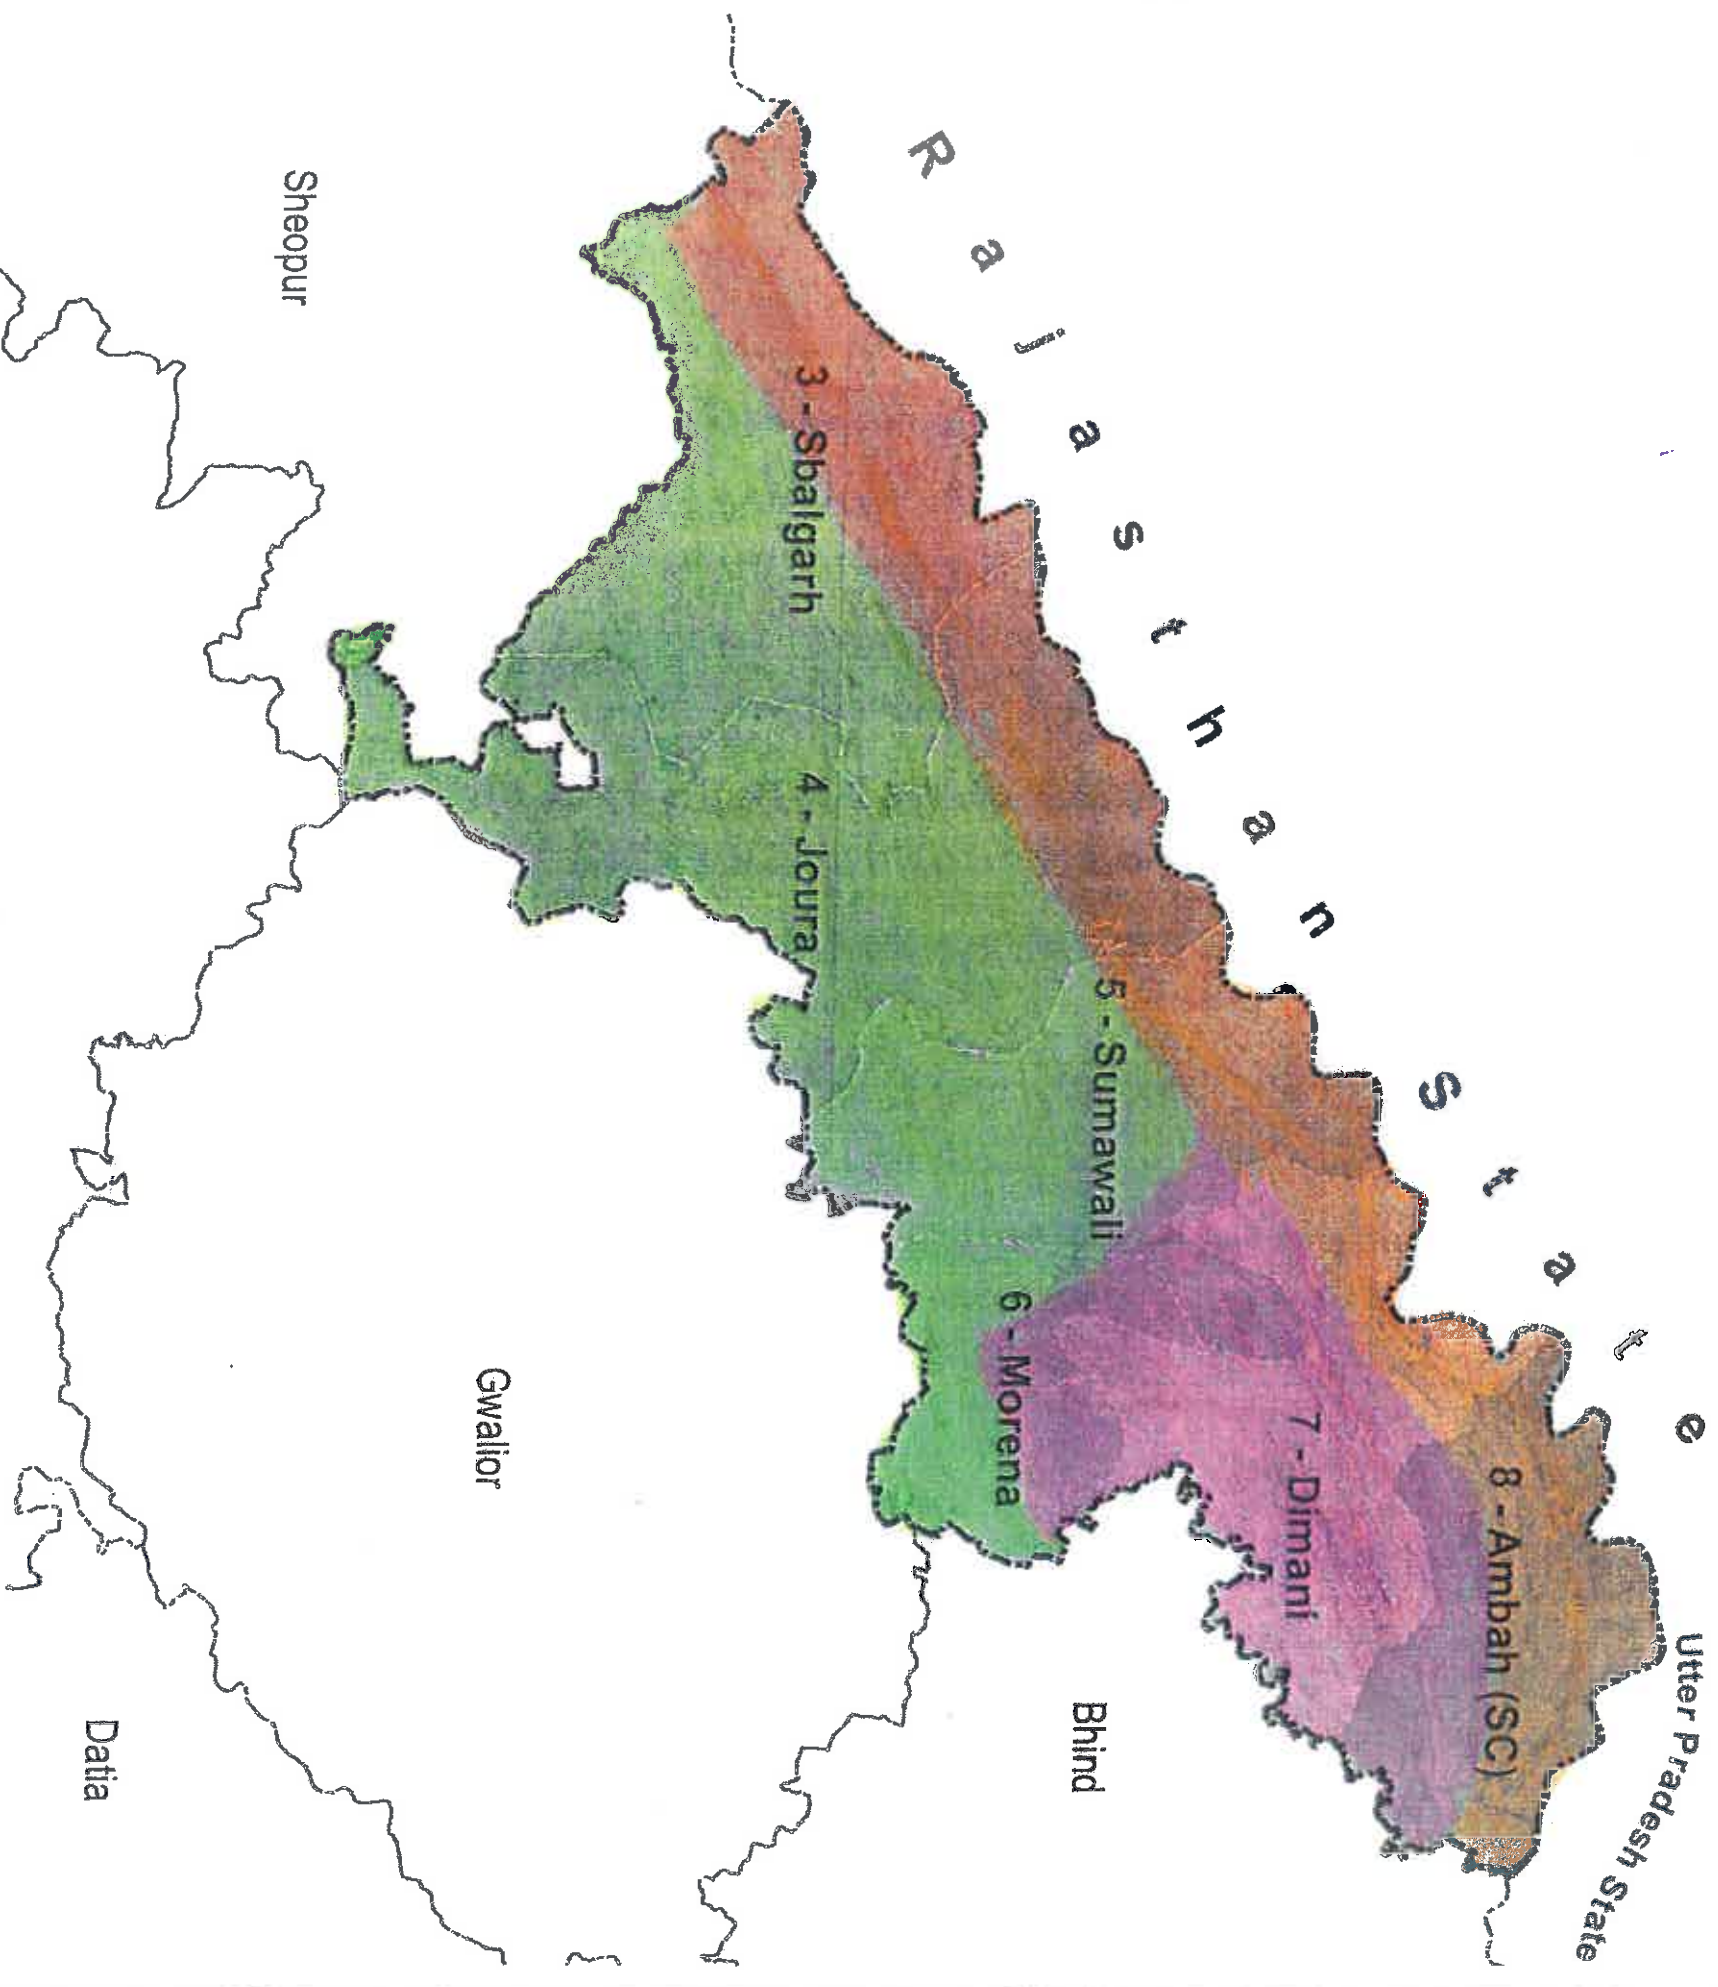

- CR
- GP
- DTH

Rajasthan

N
↑
↓
↻

100 km
60 mi

VI

Uttar Pradesh

Gujarat

Chhattisgarh

TEHSIL MAP

 - DTH

District - Shivpuri

Map Showing Assembly Constituencies In Shivpuri District

District - Morena

Map Showing Assembly Constituencies In Morena District

- CR
- GP
- DTH

Source: Based on Data Provided By
Office Of CEO
Prepared for CEO M.P. State
Prepared By - MPCST

Legend
AC Boundary
District Boundary

SHEOPUR DISTRICT

 - DTH

RAJASTHAN

MORENA

GWALIOR

Kaketo Reservoir

Palpur Kuno Wildlife Sanctuary

SHEOPUR

Baroria

Karahal

Map not to Scale

-  District Boundary
-  Railway
-  River/Lake
-  Vegetation
-  District Headquarter
-  Major City/Town
-  Other Town/Village

CR
DTH

Buy Custom Map

Buy Now