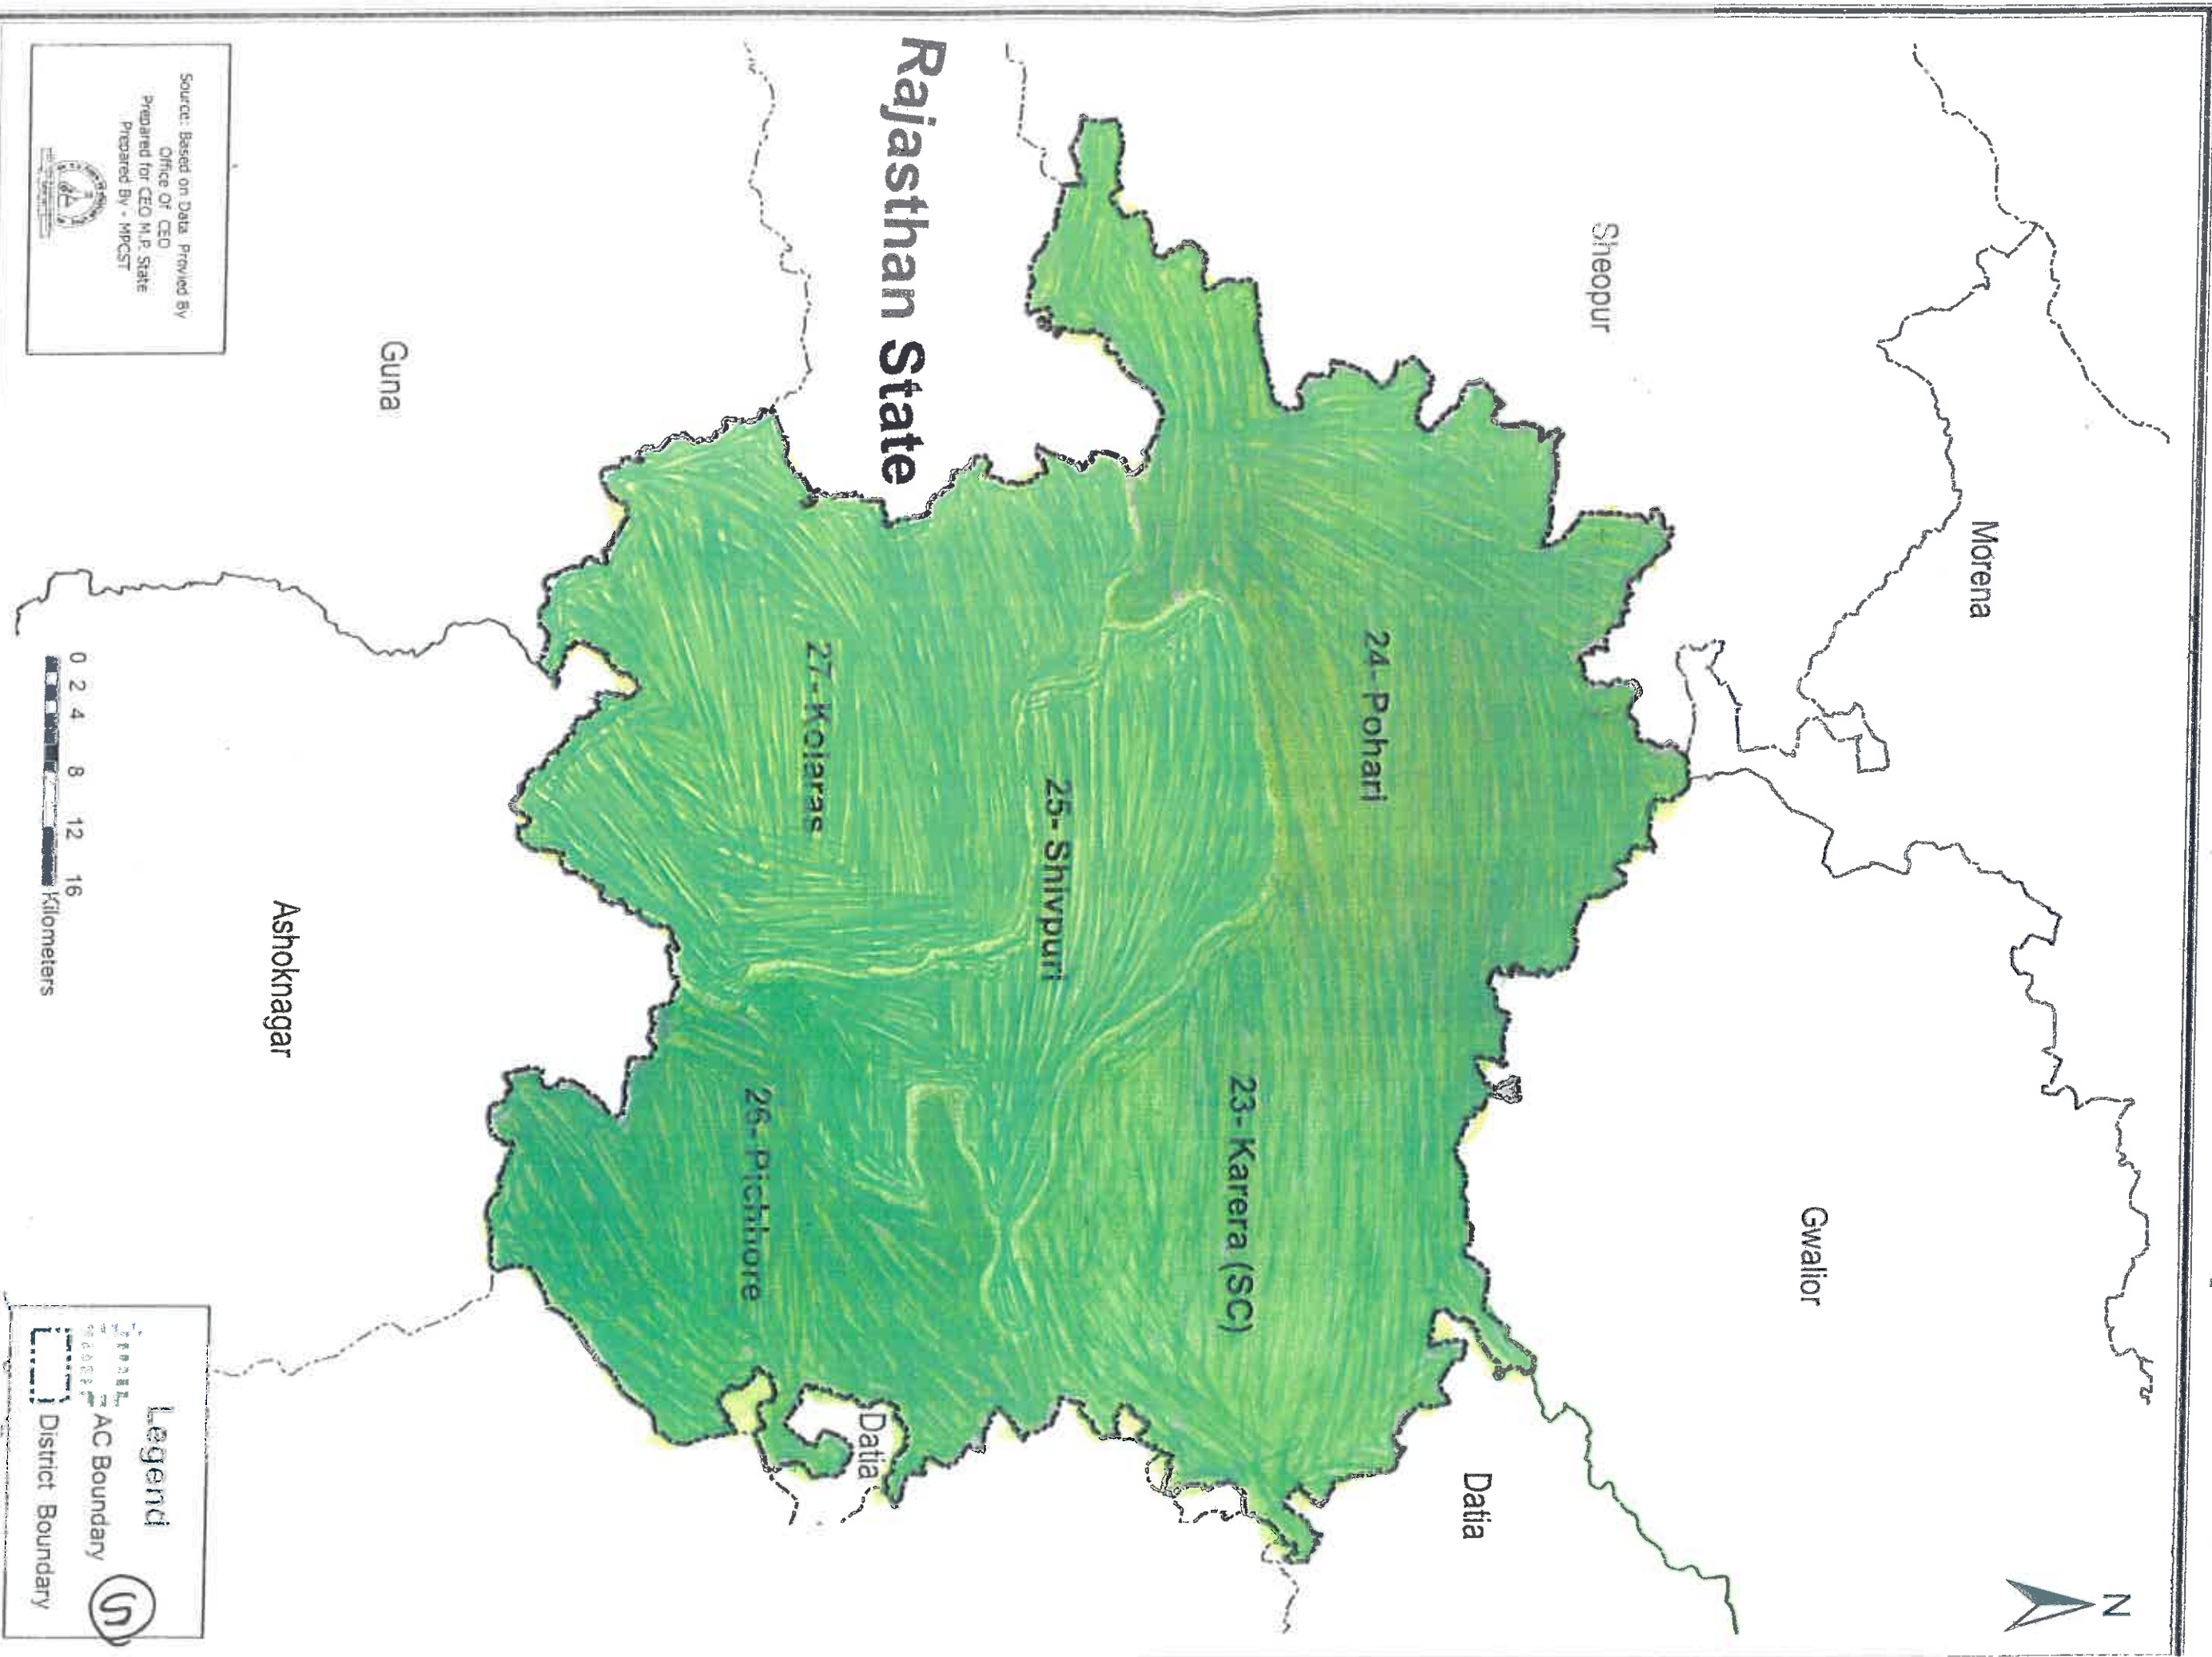

- CR
- GP
- DTH

Rajasthan

N
↑
↓
↻

100 km
60 mi

VI

Uttar Pradesh

Gujarat

Chhattisgarh

TEHSIL MAP

 - DTH

District - Shivpuri

Map Showing Assembly Constituencies In Shivpuri District

District - Morena

Map Showing Assembly Constituencies In Morena District

- CR
- GP
- DTH

Source: Based on Data Provided By
Office Of CEO
Prepared for CEO M.P. State
Prepared By - MPCST

Legend
AC Boundary
District Boundary

SHEOPUR DISTRICT

 - DTH

RAJASTHAN

MORENA

GWALIOR

Kaketo Reservoir

Palpur Kuno Wildlife Sanctuary

SHEOPUR

Baroria

Karahal

Map not to Scale

-  District Boundary
-  Railway
-  River/Lake
-  Vegetation
-  District Headquarter
-  Major City/Town
-  Other Town/Village

CR
DTH

Buy Custom Map

Buy Now