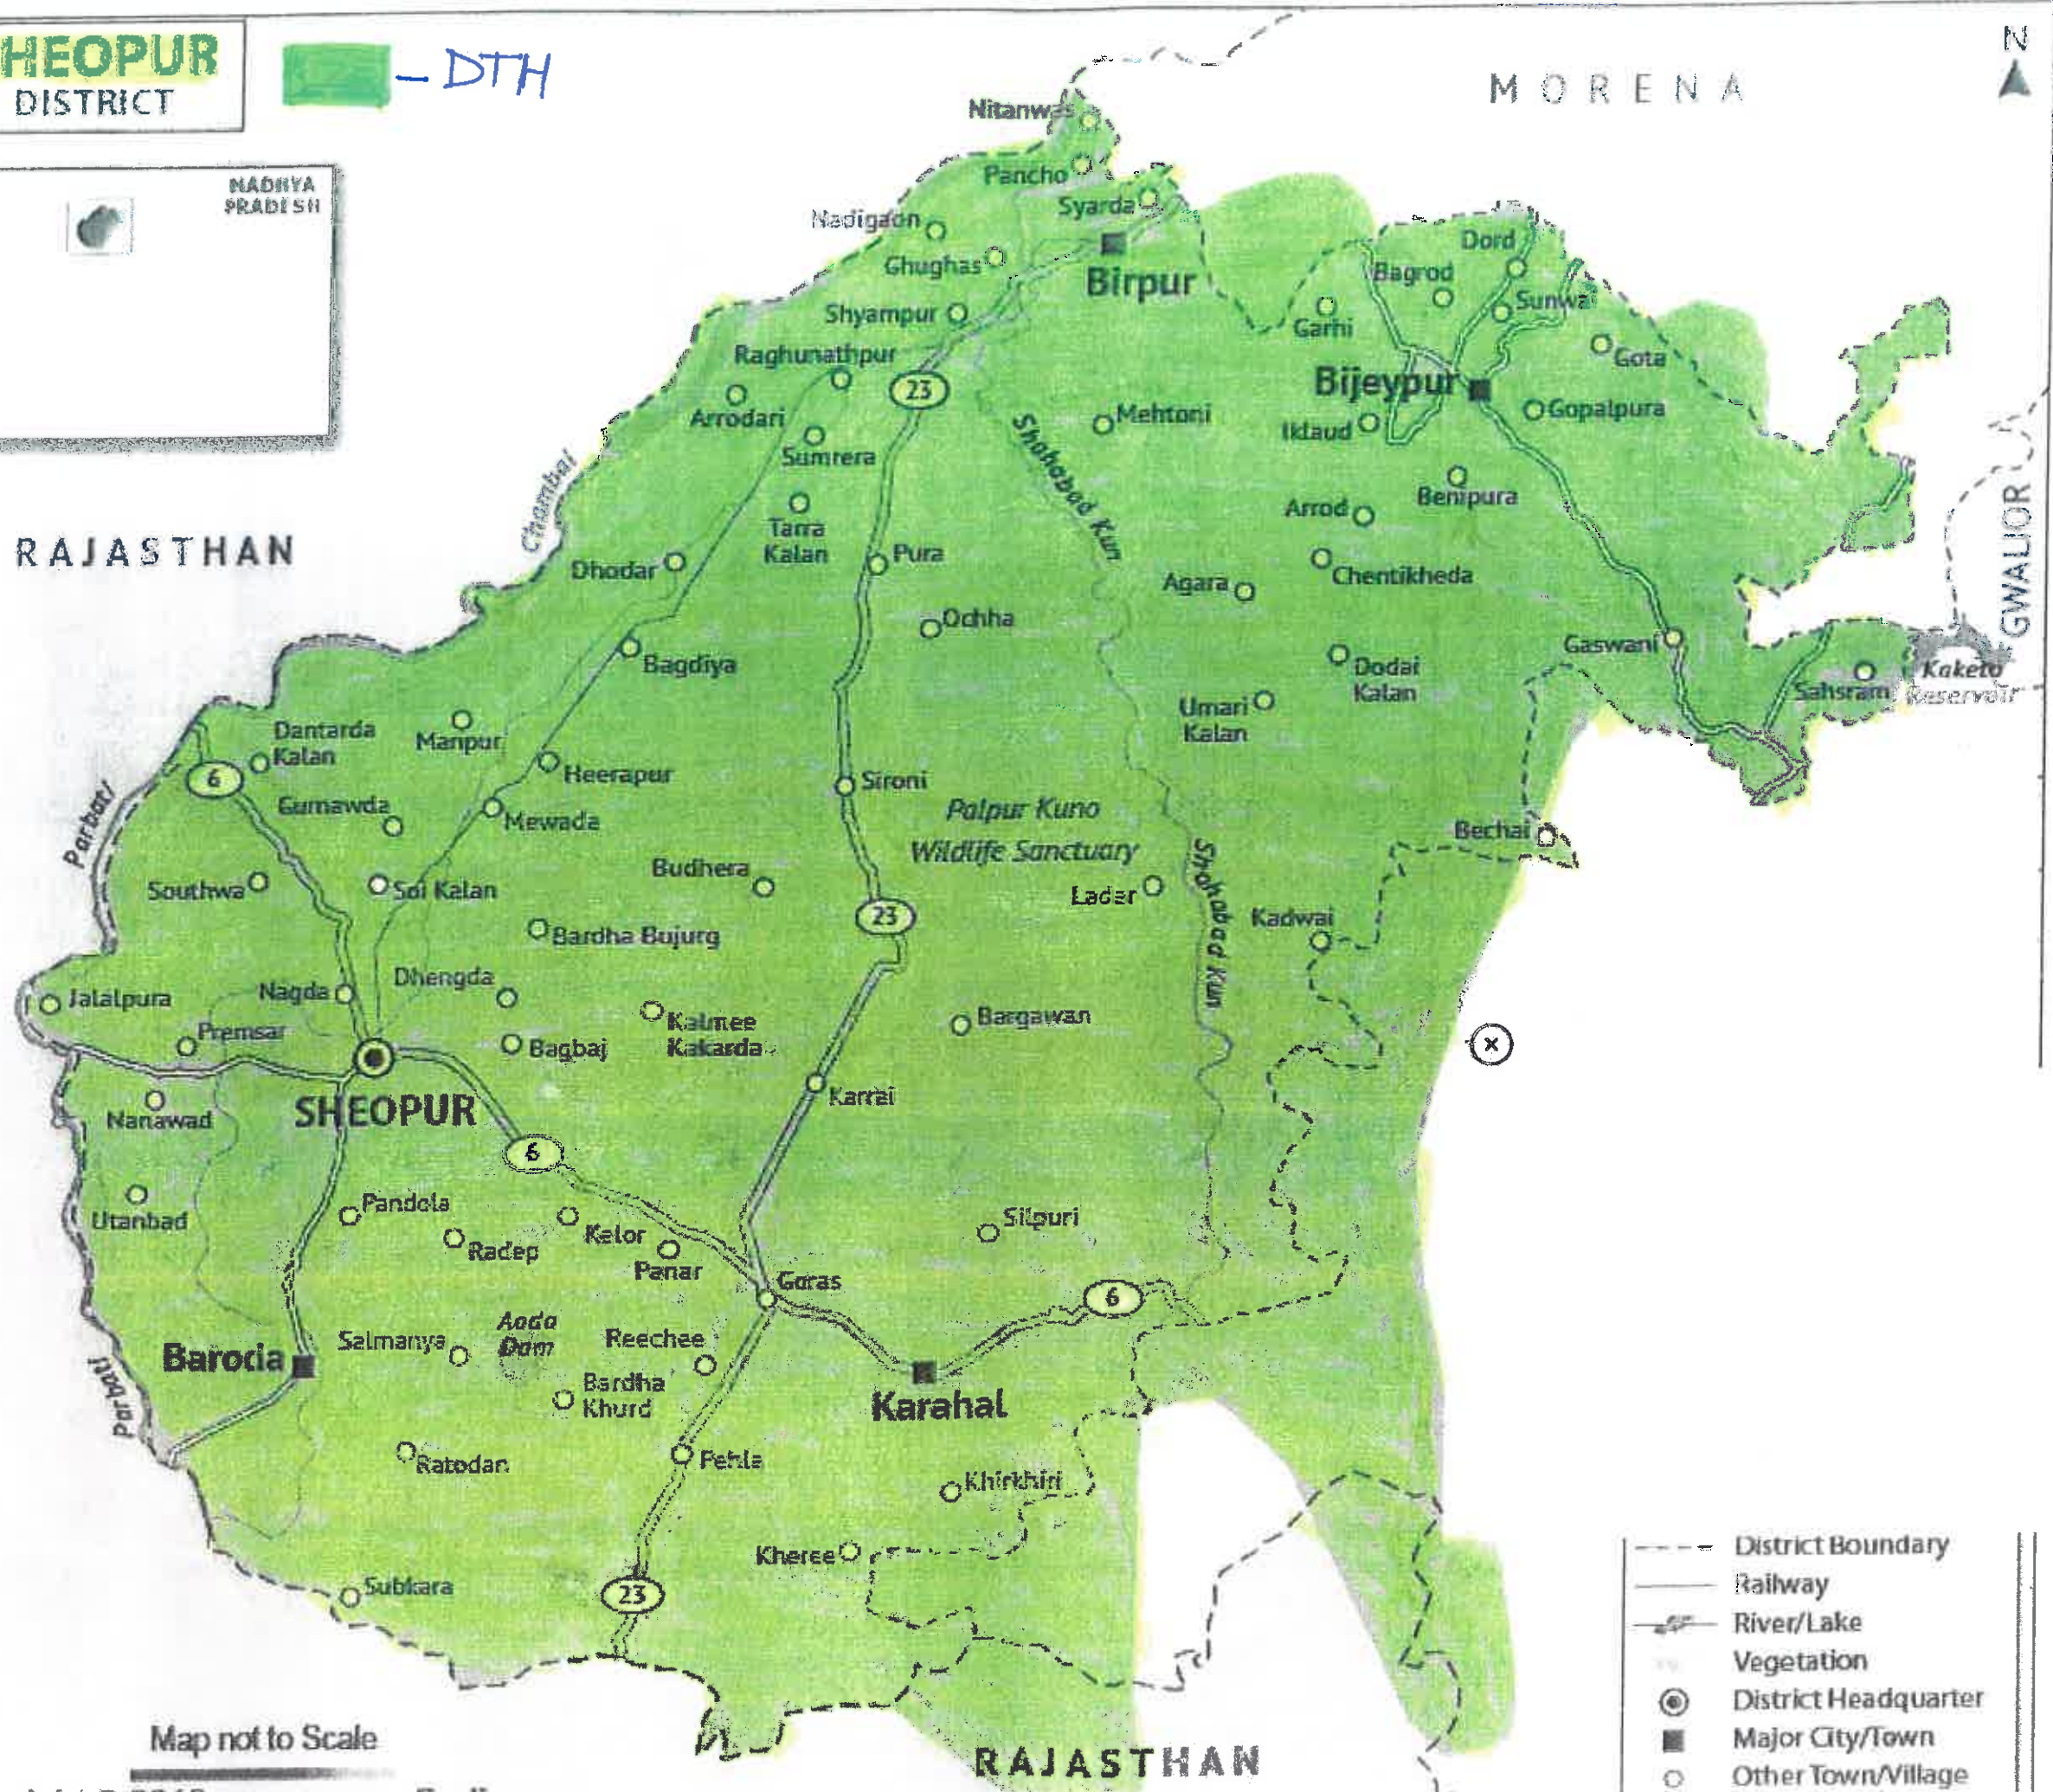

- CR
- GP
- DTH

Rajasthan

N
↑
↓
↻

100 km
60 mi

VI

Uttar Pradesh

Gujarat

Chhattisgarh

TEHSIL MAP

 - DTH

District - Shivpuri

Map Showing Assembly Constituencies In Shivpuri District

District - Morena

Map Showing Assembly Constituencies In Morena District

- CR
- GP
- DTH

Source: Based on Data Provided By
Office Of CEO
Prepared for CEO M.P. State
Prepared By - MPCST

Legend
AC Boundary
District Boundary

SHEOPUR DISTRICT

 - DTH

RAJASTHAN

MORENA

GWALIOR

Kaketo Reservoir

Palpur Kuno Wildlife Sanctuary

SHEOPUR

Baroria

Karahal

Map not to Scale

-  District Boundary
-  Railway
-  River/Lake
-  Vegetation
-  District Headquarter
-  Major City/Town
-  Other Town/Village

CR
DTH

Buy Custom Map

Buy Now