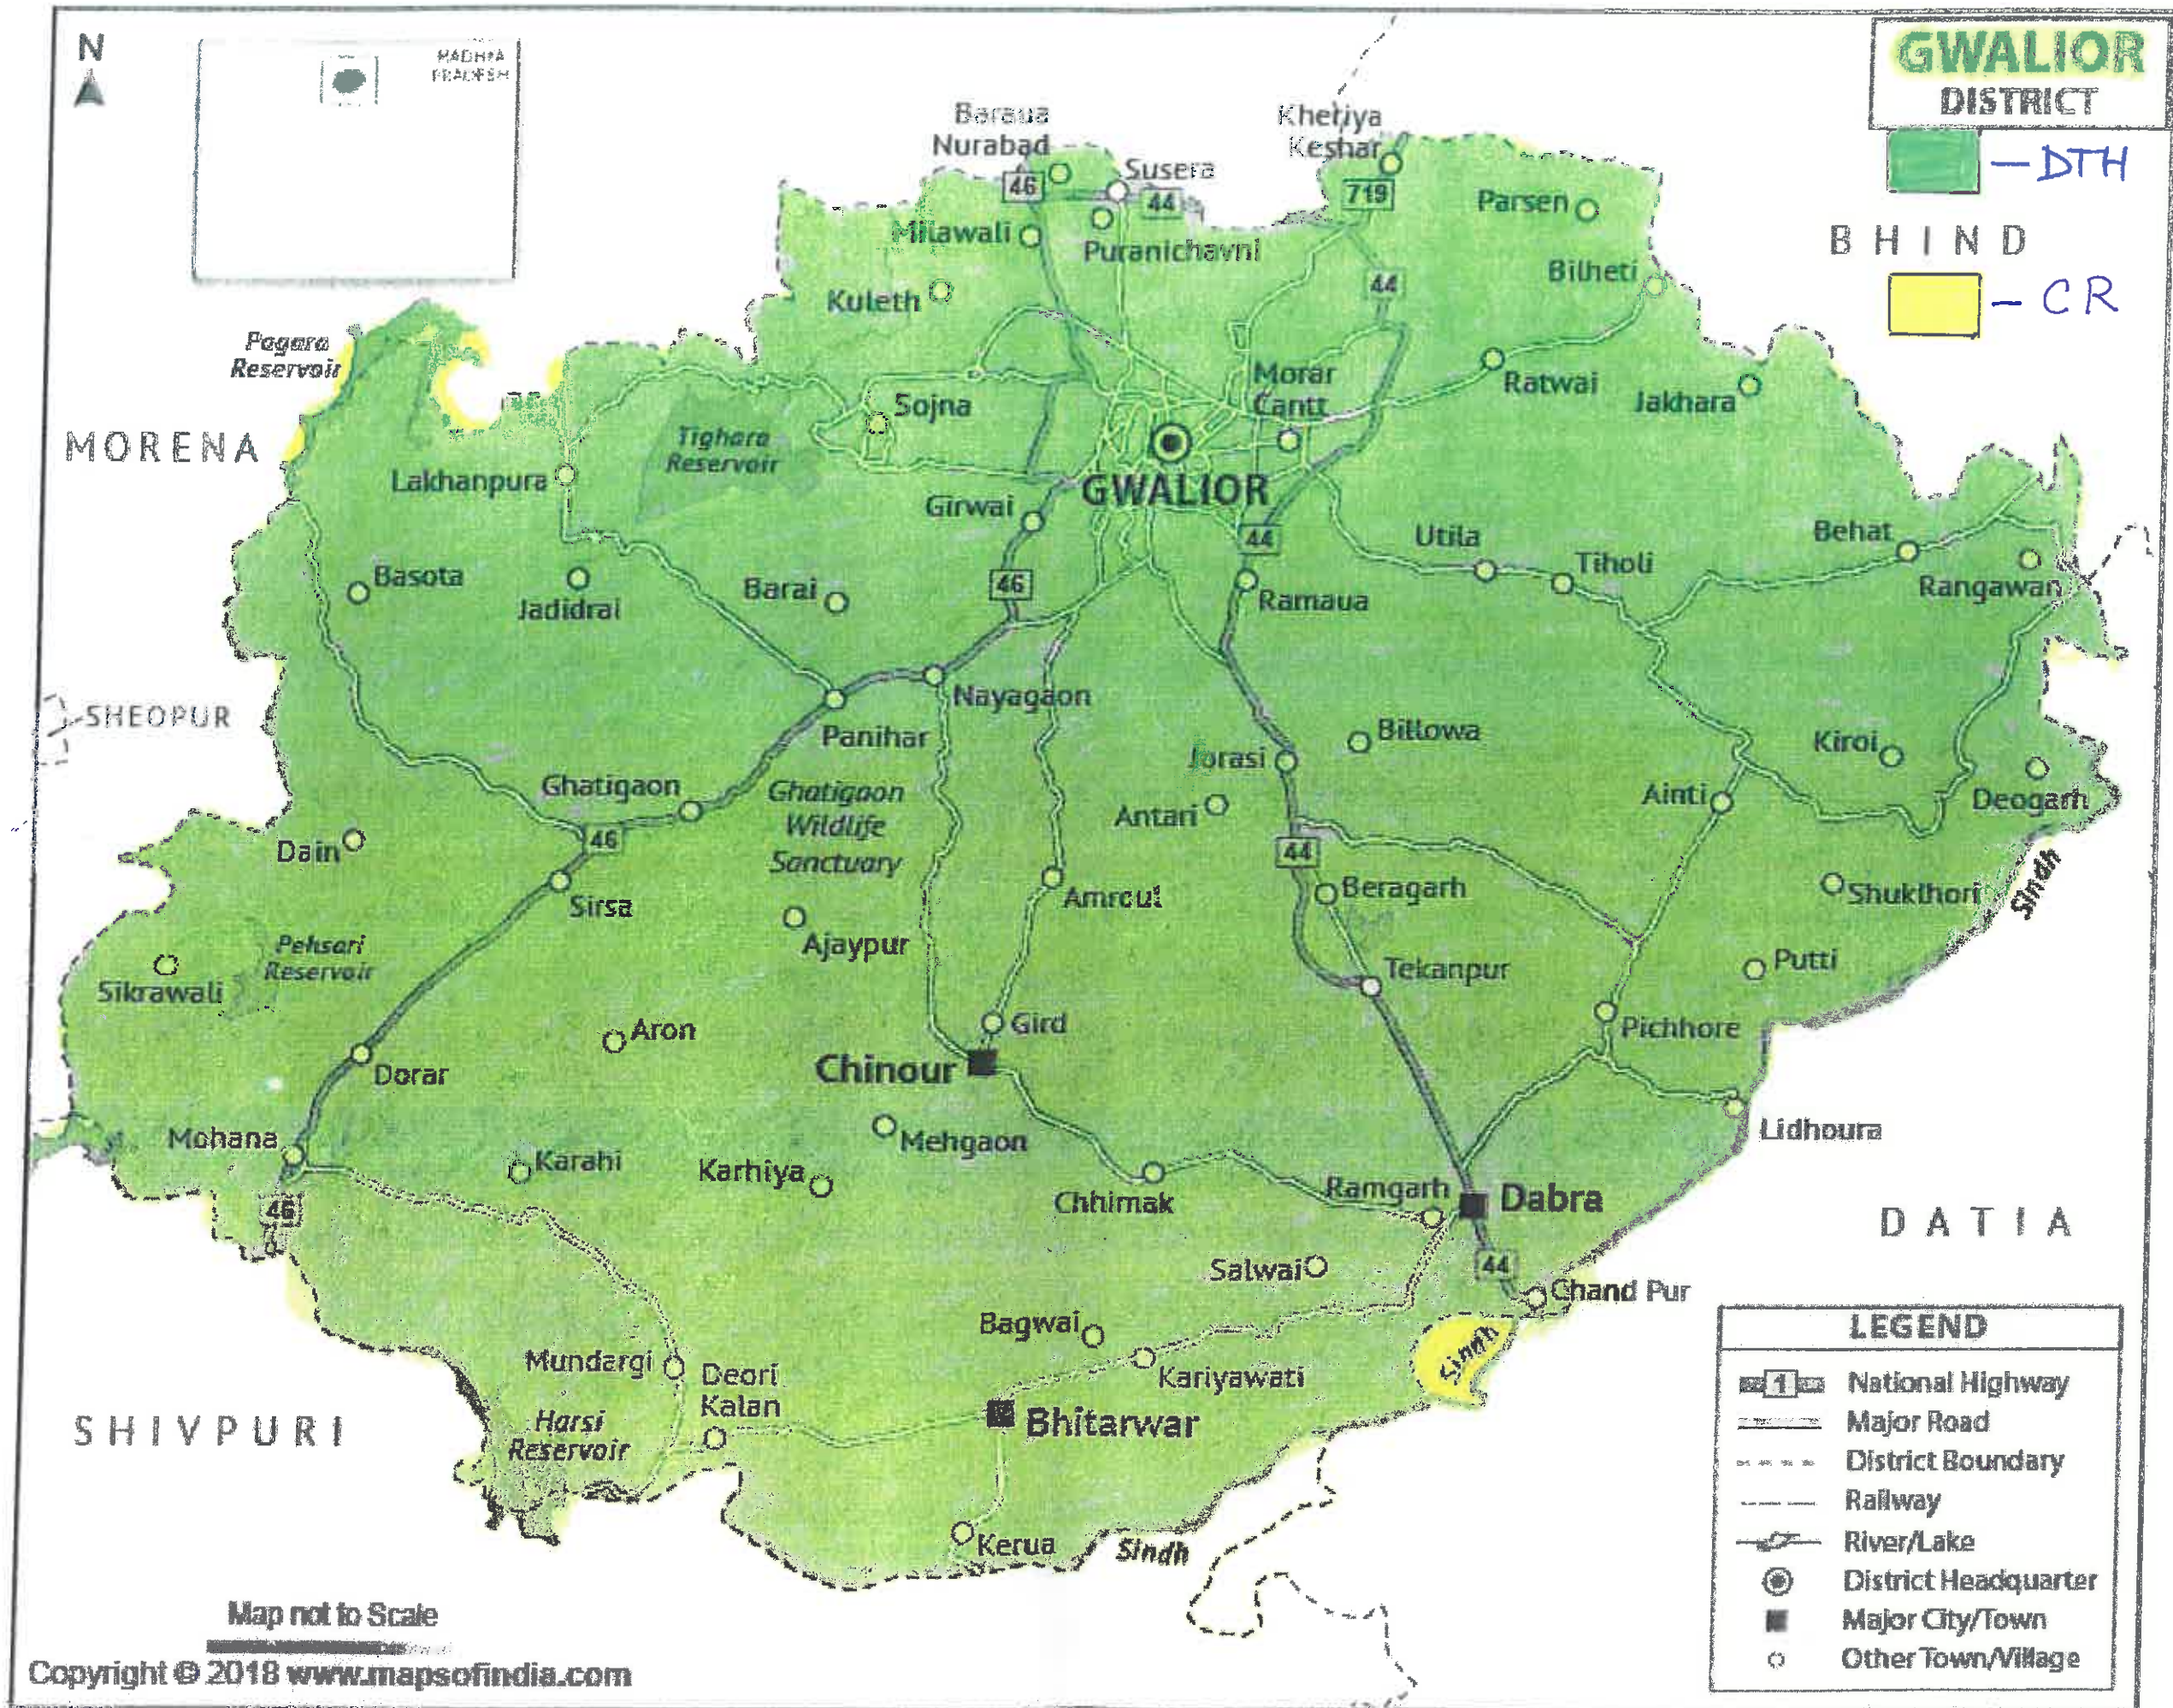

- CR
- GP
- DTH

Rajasthan

N
↑
↓
↻

100 km
60 mi

VI

Uttar Pradesh

Gujarat

Chhattisgarh

Maharashtra

○→□ Mercator

DATIA
DISTRICT

 - CR

 - DTH

GWALIOR

BHIND

UTTAR
PRADESH

TEHSIL MAP

 - DTH

District - Shivpuri

Map Showing Assembly Constituencies In Shivpuri District

District - Morena

Map Showing Assembly Constituencies In Morena District

- CR
- GP
- DTH

Source: Based on Data Provided By
Office Of CEO
Prepared for CEO M.P. State
Prepared By - MPCST

SHEOPUR

Baroria

Karahal

Map not to Scale

-  District Boundary
-  Railway
-  River/Lake
-  Vegetation
-  District Headquarter
-  Major City/Town
-  Other Town/Village

CR
DTH

Buy Custom Map

Buy Now