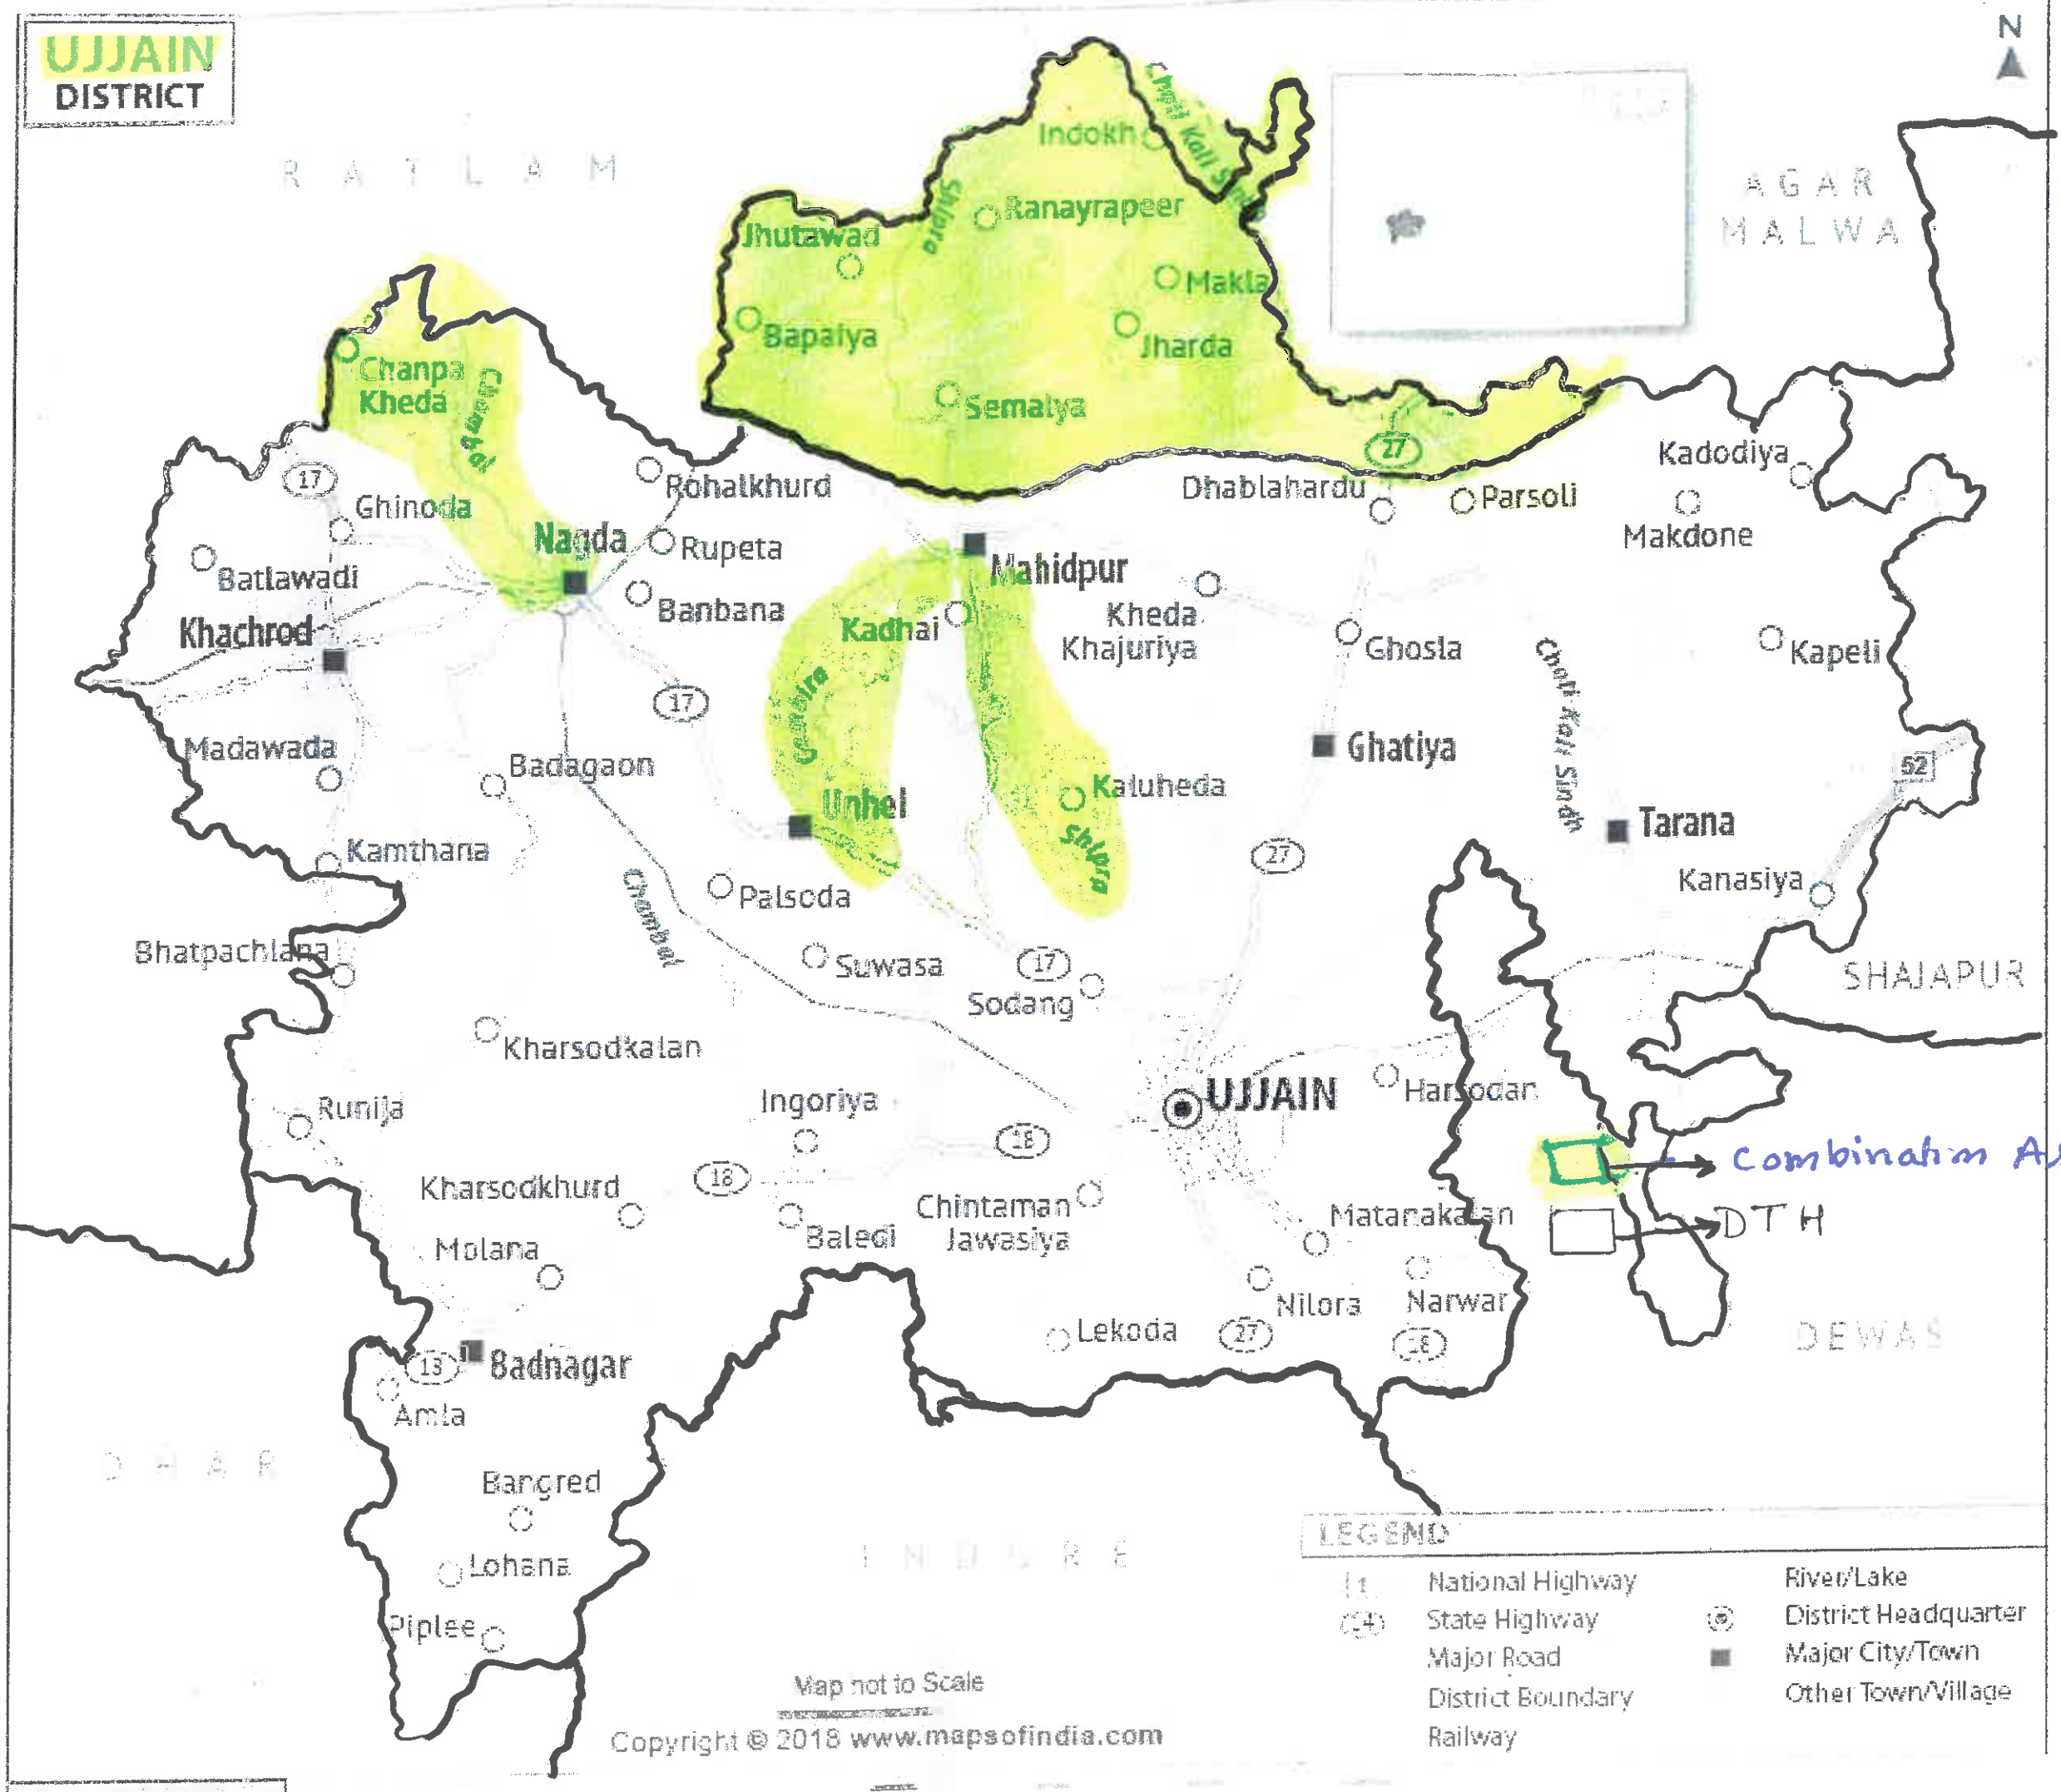

UJJAIN DISTRICT

LEGEND

(1)	National Highway	(⊙)	River/Lake
(4)	State Highway	(⊙)	District Headquarter
(—)	Major Road	(■)	Major City/Town
(—)	District Boundary	(○)	Other Town/Village
(—)	Railway		

Map not to Scale

Copyright © 2018 www.mapsofindia.com

Combination Area.

DTH

RATLAM DISTRICT

LEGEND	
	National Highway
	State Highway
	Major Road
	State Boundary
	District Boundary
	Railway
	River/Lake
	District Headquarter
	Major City/Town
	Other Town/Village

- Combination Area
 - DTH

Map not to Scale

NEEMUCH DISTRICT

LEGEND

	National Highway
	State Highway
	Major Road
	State Boundary
	District Boundary
	Railway
	River/Lake
	District Headquarter
	Major City/Town
	Other Town/Village

- Combination Area
 - DTH

DEWAS DISTRICT

5

- LEGEND**
- (—) National Highway
 - (14) State Highway
 - Major Road
 - District Boundary
 - Railway
 - River/Lake
 - ⊙ District Headquarter
 - Major City/Town
 - Other Town/Village