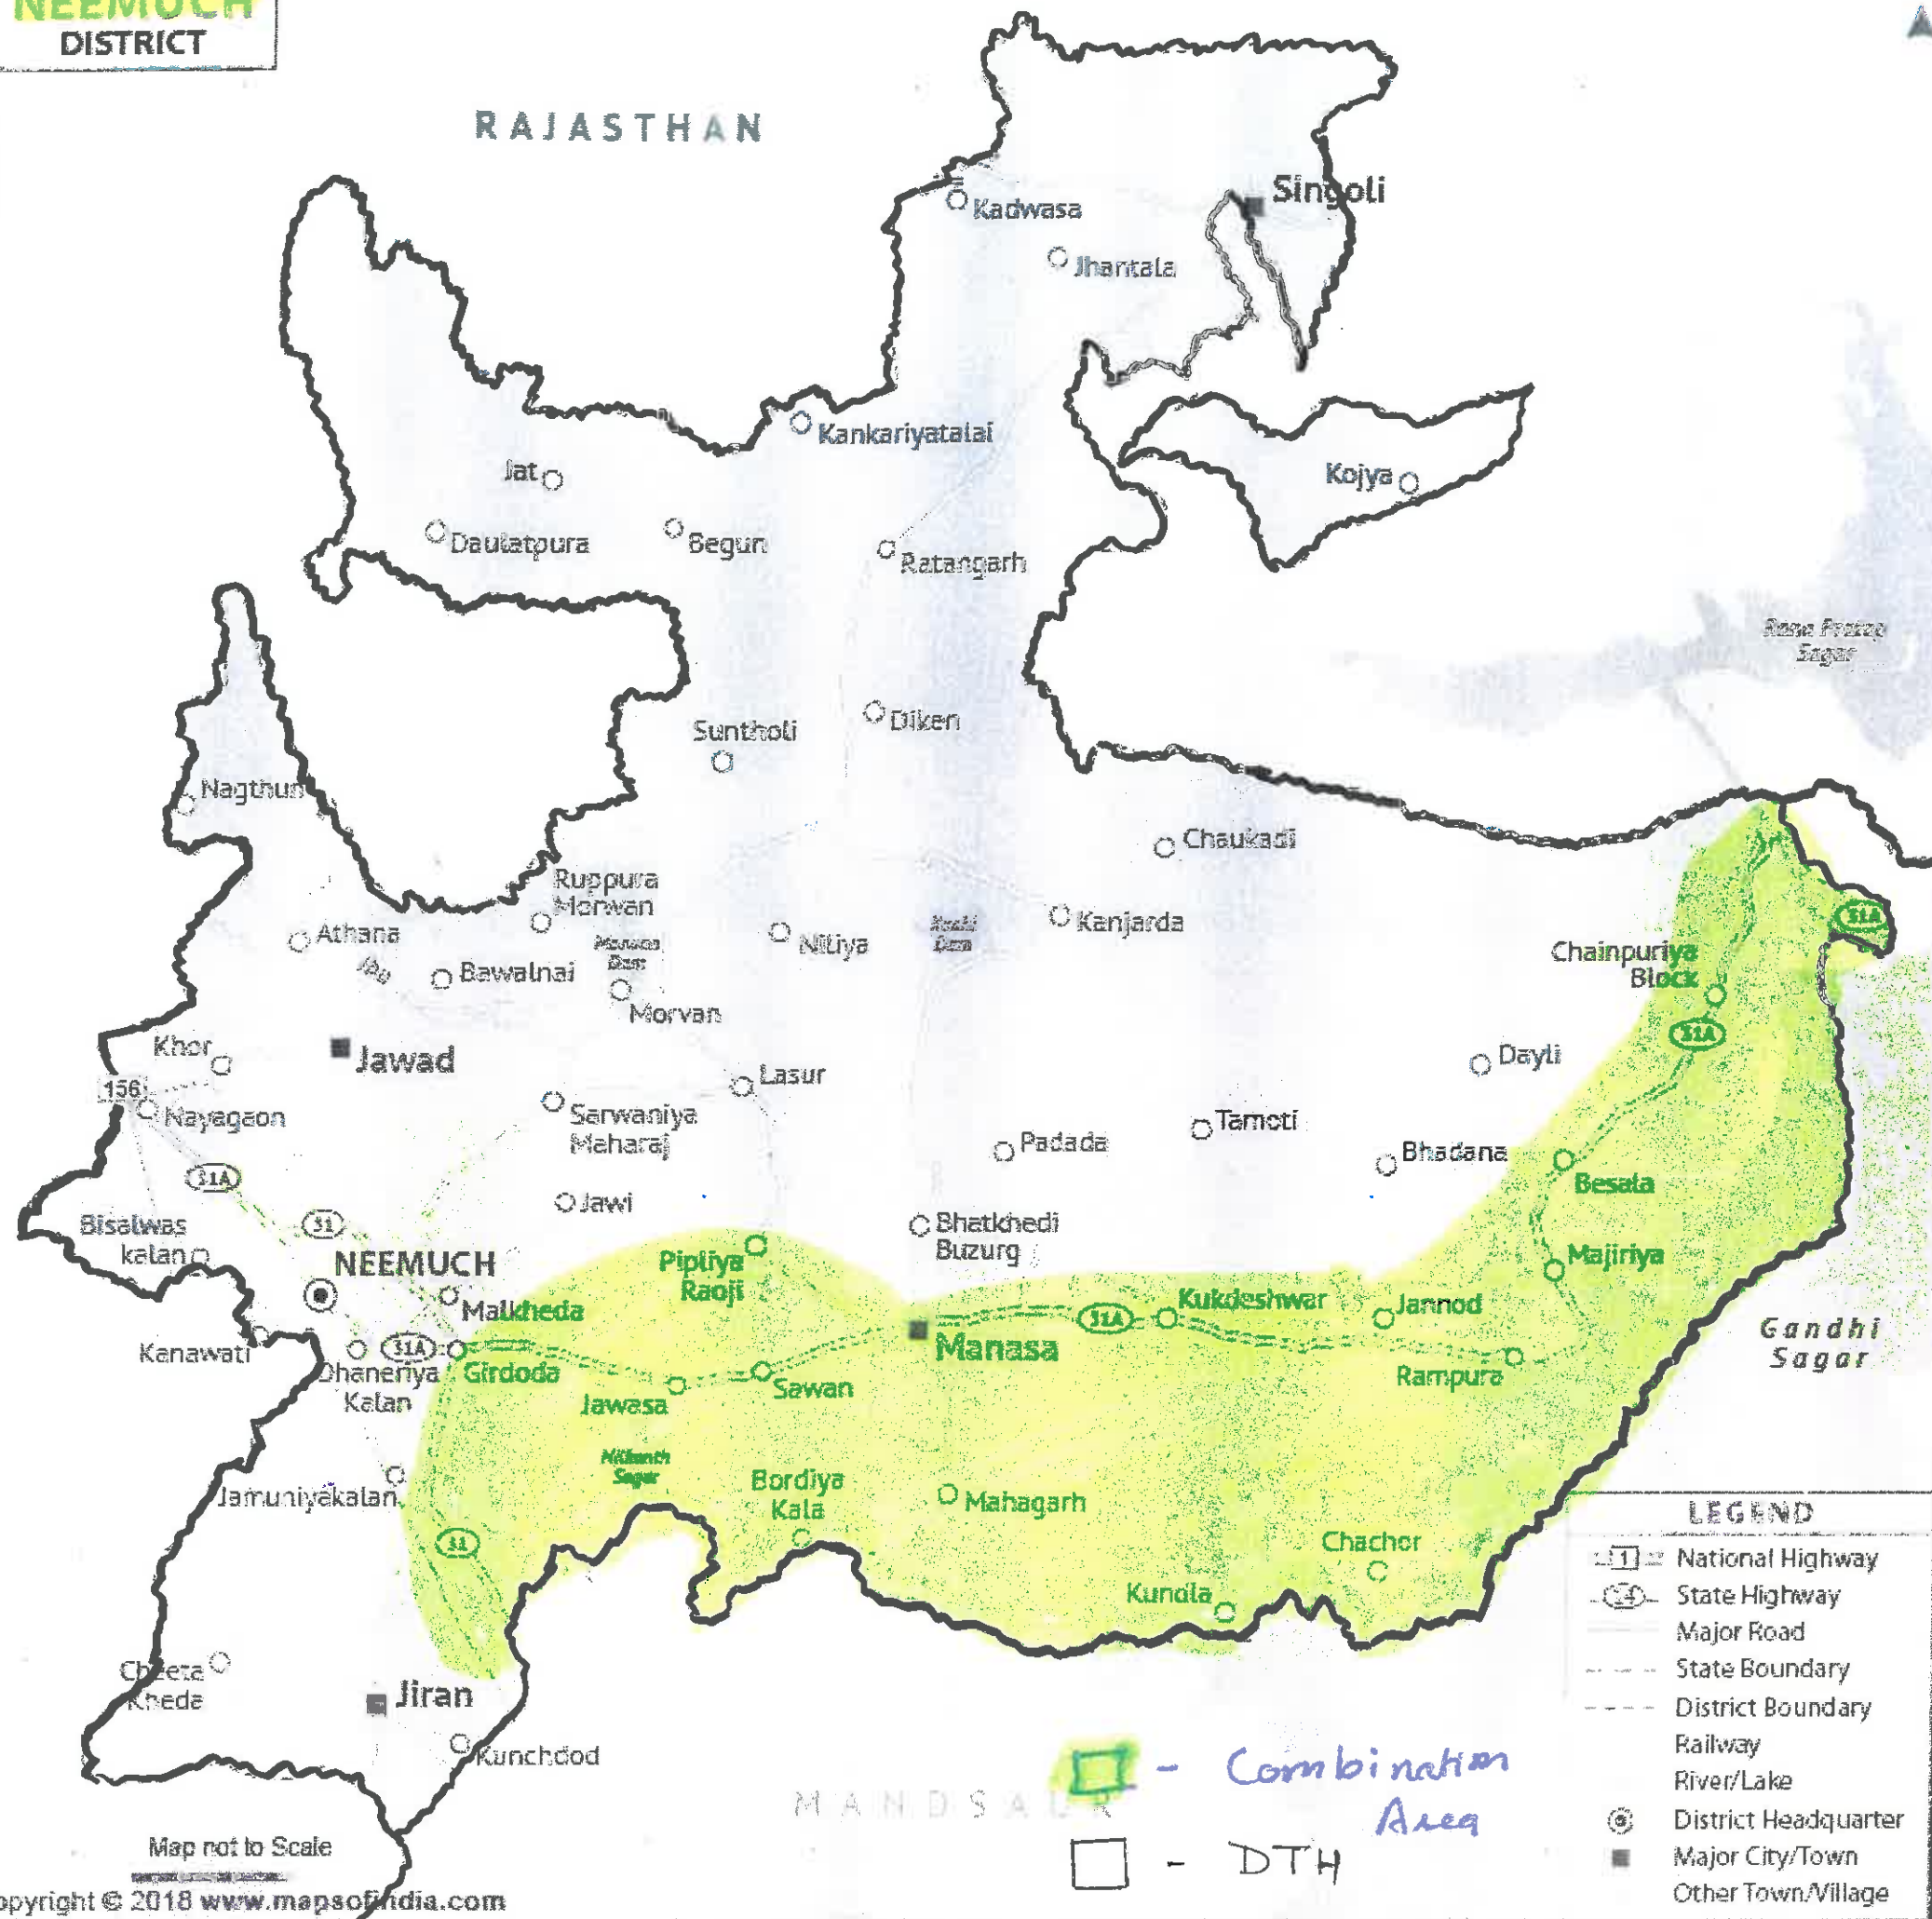

UJJAIN DISTRICT

LEGEND

(1)	National Highway	(⊙)	River/Lake
(4)	State Highway	(⊙)	District Headquarter
(—)	Major Road	(■)	Major City/Town
(—)	District Boundary	(○)	Other Town/Village
(—)	Railway		

Map not to Scale

Copyright © 2018 www.mapsofindia.com

Combination Area.

DTH

RATLAM DISTRICT

LEGEND	
	National Highway
	State Highway
	Major Road
	State Boundary
	District Boundary
	Railway
	River/Lake
	District Headquarter
	Major City/Town
	Other Town/Village

- Combination Area
 - DTH

Map not to Scale

NEEMUCH DISTRICT

LEGEND

	National Highway
	State Highway
	Major Road
	State Boundary
	District Boundary
	Railway
	River/Lake
	District Headquarter
	Major City/Town
	Other Town/Village

- Combination Area
 - DTH

DEWAS DISTRICT

5

- LEGEND**
- (—) National Highway
 - (14) State Highway
 - Major Road
 - District Boundary
 - Railway
 - River/Lake
 - ⊙ District Headquarter
 - Major City/Town
 - Other Town/Village