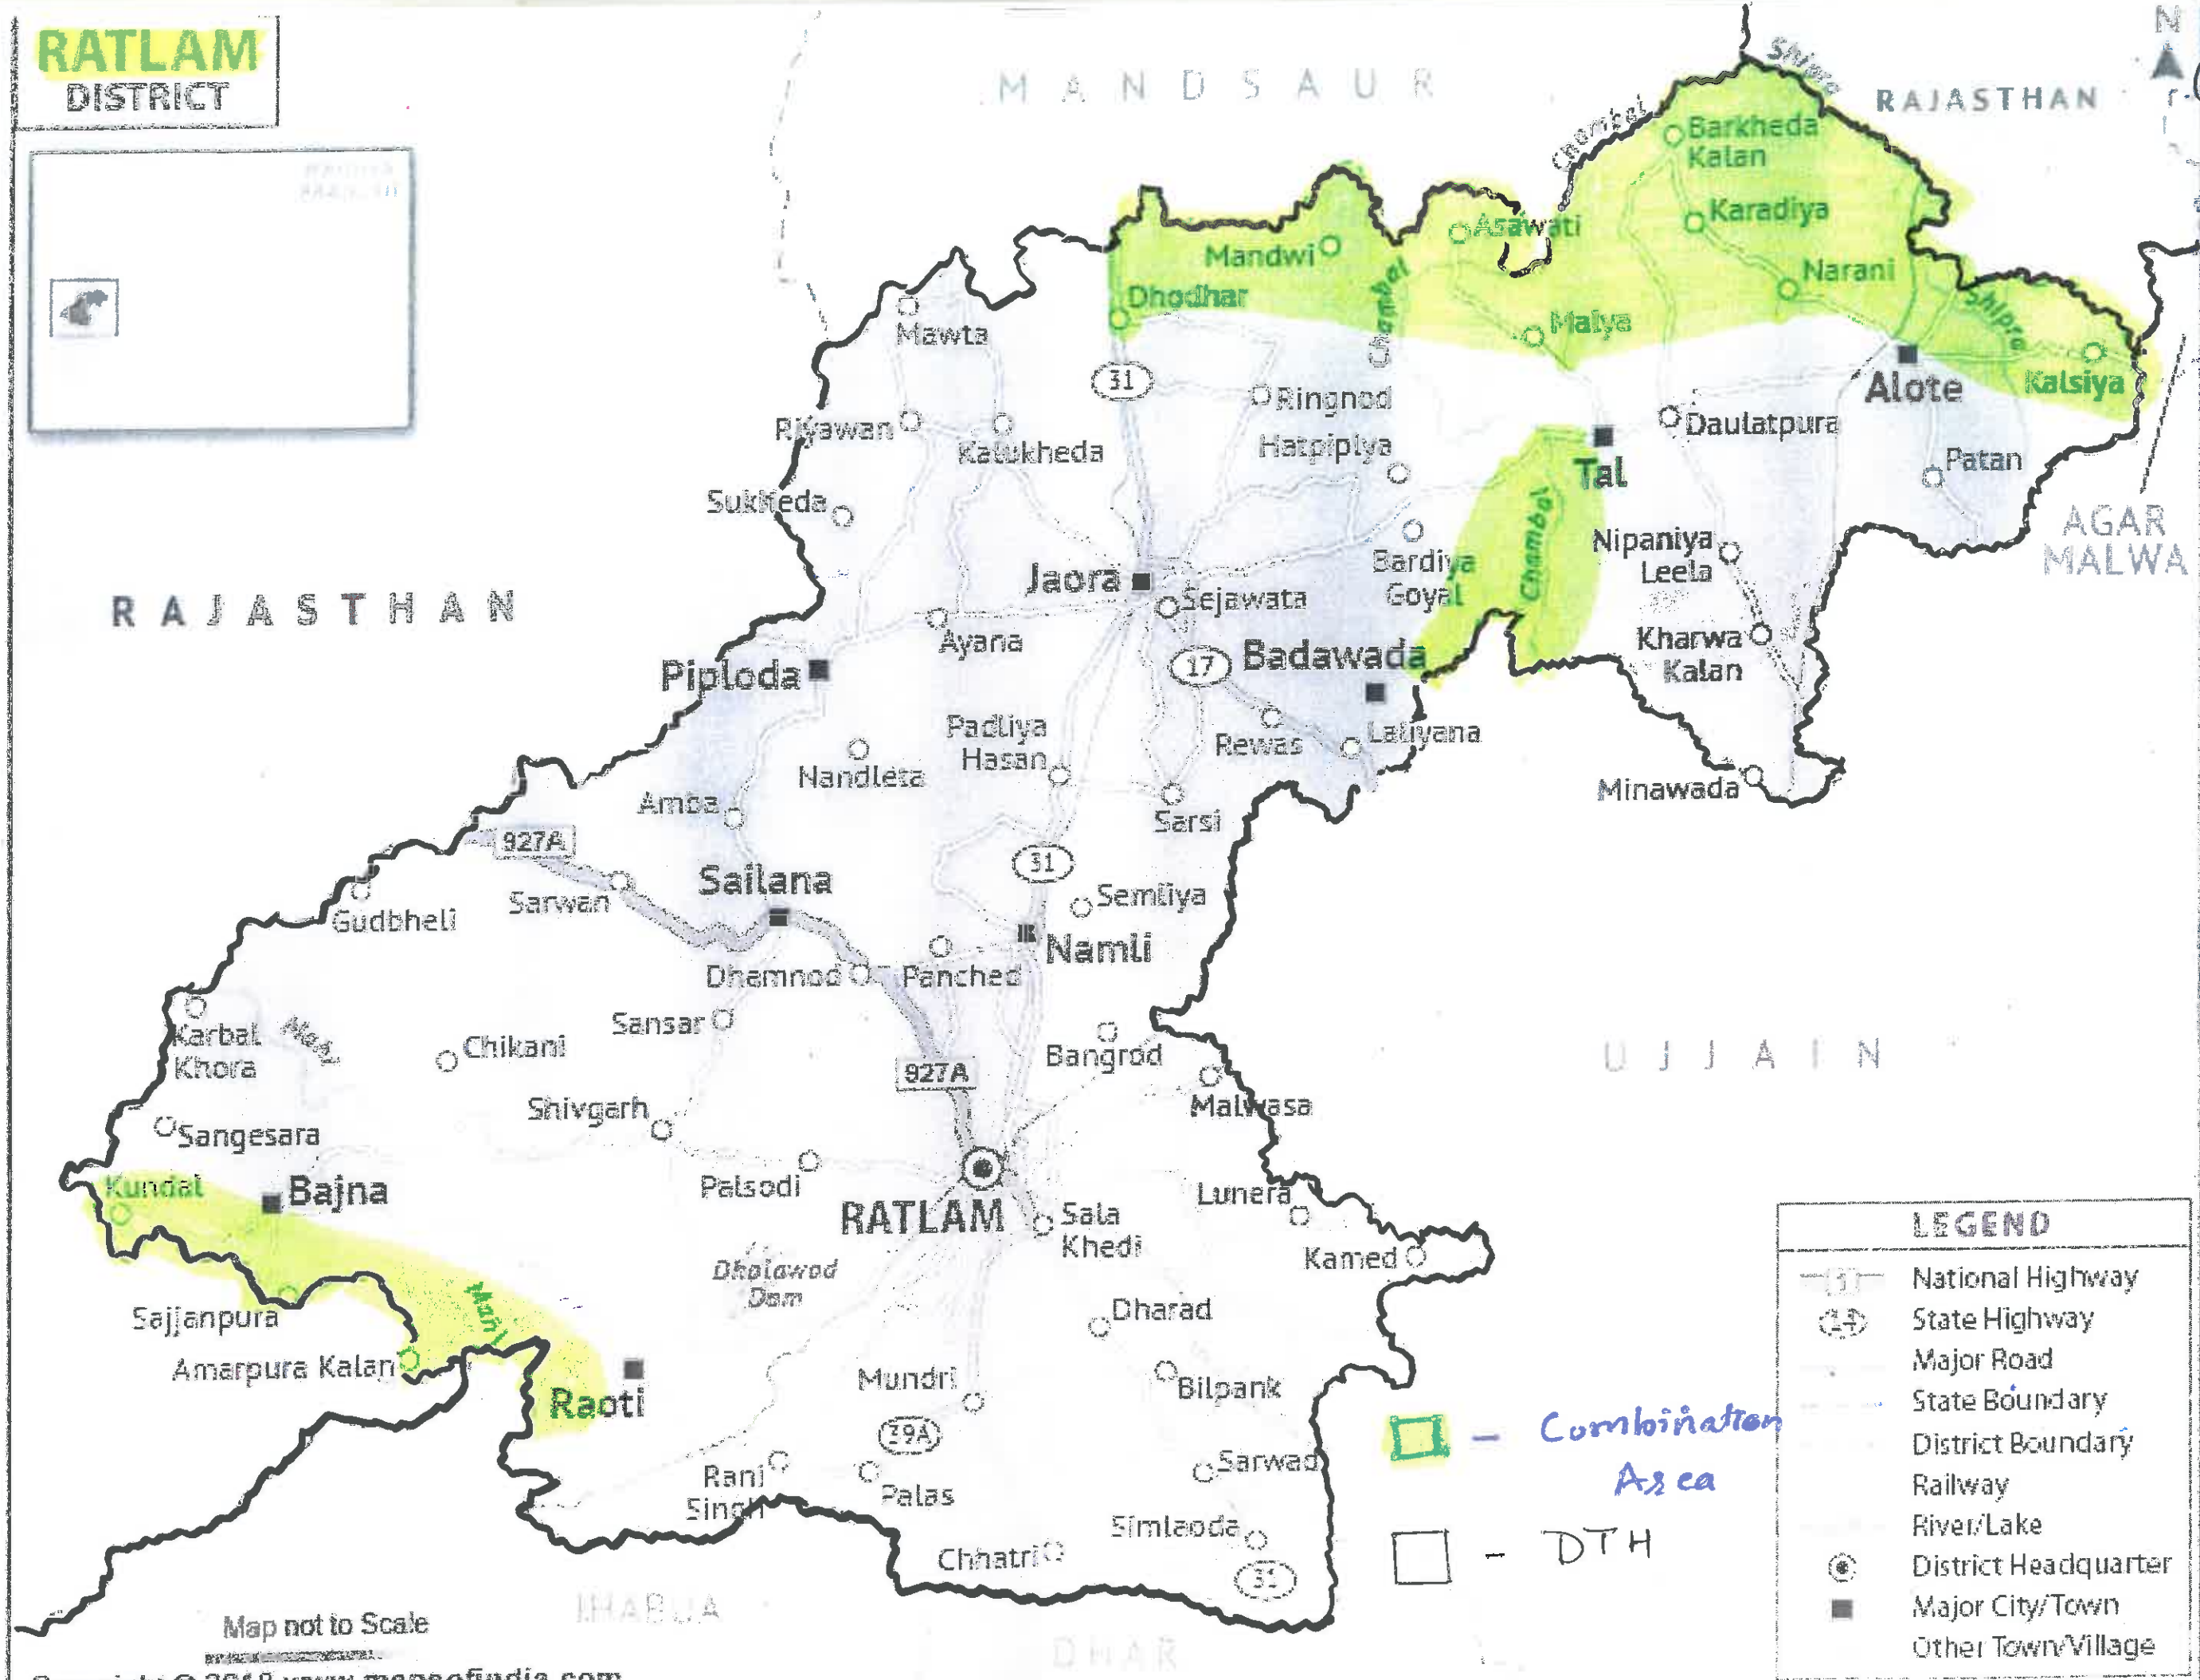

UJJAIN DISTRICT

LEGEND

(1)	National Highway	(⊙)	River/Lake
(4)	State Highway	(⊙)	District Headquarter
(—)	Major Road	(■)	Major City/Town
(—)	District Boundary	(○)	Other Town/Village
(—)	Railway		

Map not to Scale

Copyright © 2018 www.mapsofindia.com

Combination Area.

DTH

RATLAM DISTRICT

LEGEND	
	National Highway
	State Highway
	Major Road
	State Boundary
	District Boundary
	Railway
	River/Lake
	District Headquarter
	Major City/Town
	Other Town/Village

- Combination Area
 - DTH

Map not to Scale

NEEMUCH DISTRICT

LEGEND

	National Highway
	State Highway
	Major Road
	State Boundary
	District Boundary
	Railway
	River/Lake
	District Headquarter
	Major City/Town
	Other Town/Village

- Combination Area
 - DTH

DEWAS DISTRICT

5

- LEGEND**
- (—) National Highway
 - (14) State Highway
 - Major Road
 - District Boundary
 - Railway
 - River/Lake
 - ⊙ District Headquarter
 - Major City/Town
 - Other Town/Village