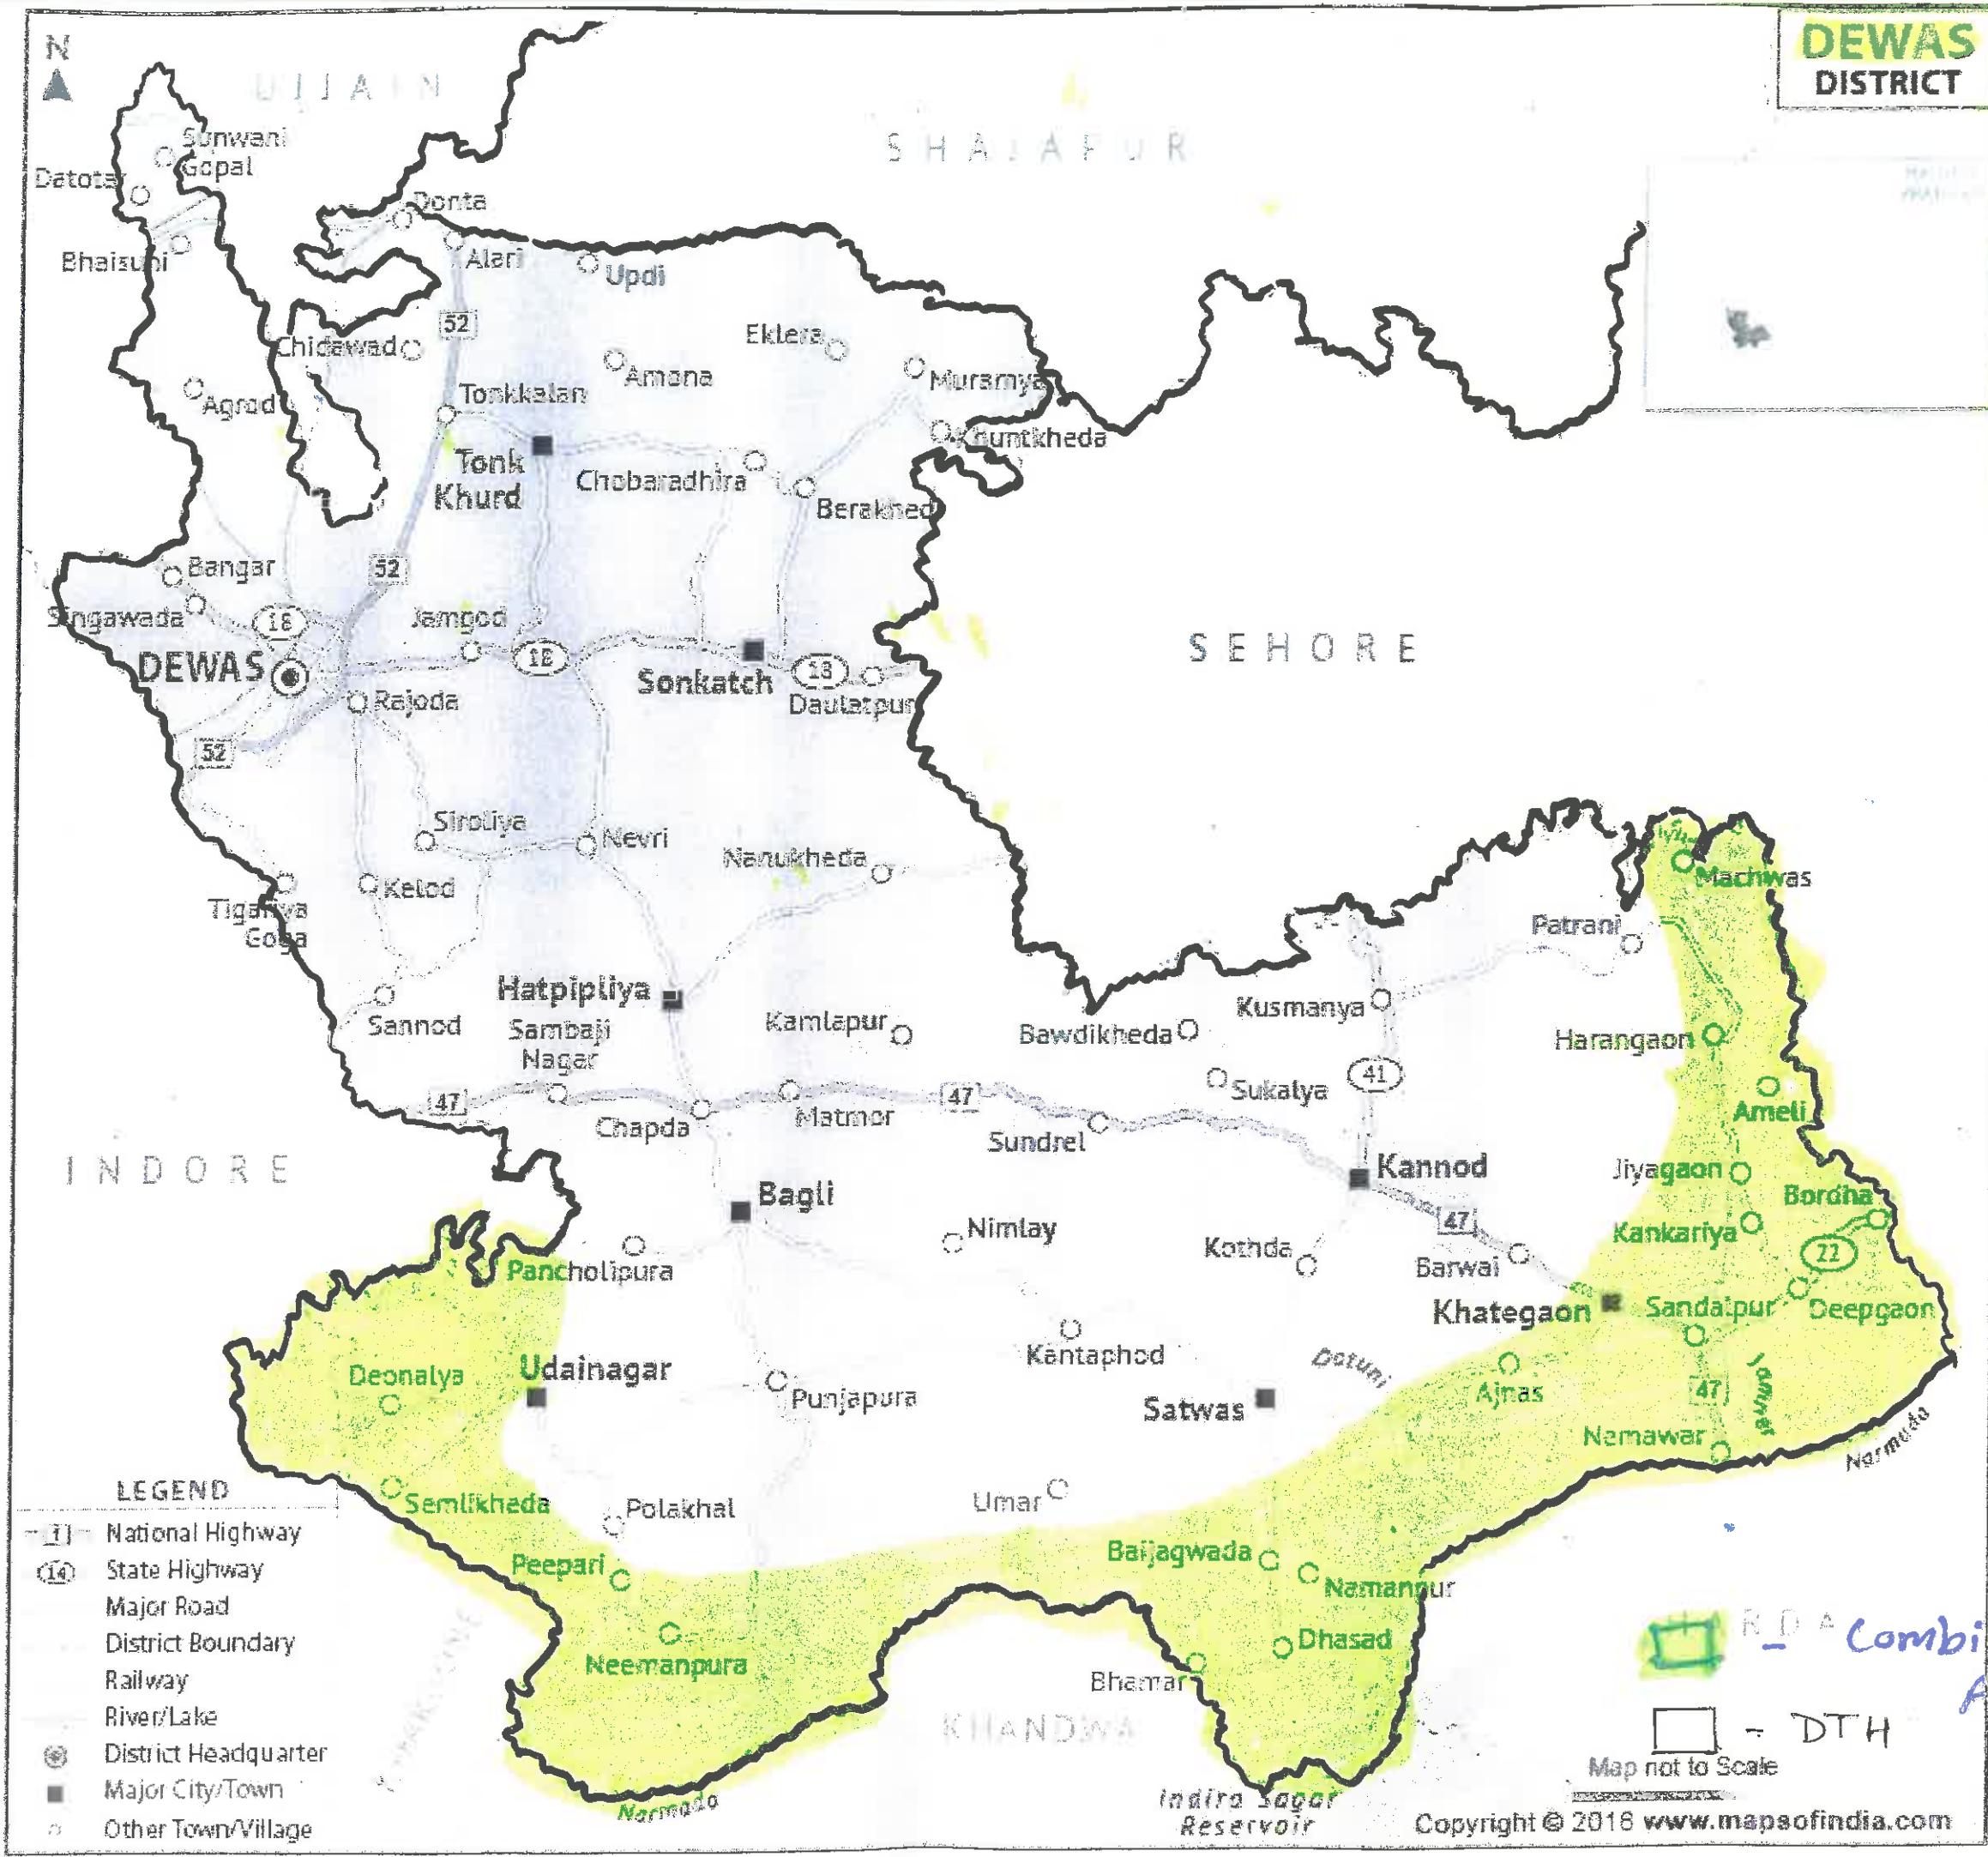

UJJAIN DISTRICT

LEGEND

(1)	National Highway	(⊙)	River/Lake
(4)	State Highway	(⊙)	District Headquarter
(—)	Major Road	(■)	Major City/Town
(—)	District Boundary	(○)	Other Town/Village
(—)	Railway		

Map not to Scale

Copyright © 2018 www.mapsofindia.com

Combination Area.

DTH

RATLAM DISTRICT

LEGEND	
	National Highway
	State Highway
	Major Road
	State Boundary
	District Boundary
	Railway
	River/Lake
	District Headquarter
	Major City/Town
	Other Town/Village

- Combination Area
 - DTH

Map not to Scale

NEEMUCH DISTRICT

LEGEND

	National Highway
	State Highway
	Major Road
	State Boundary
	District Boundary
	Railway
	River/Lake
	District Headquarter
	Major City/Town
	Other Town/Village

- Combination Area
 - DTH

DEWAS DISTRICT

5

- LEGEND**
- (—) National Highway
 - (14) State Highway
 - Major Road
 - District Boundary
 - Railway
 - River/Lake
 - ⊙ District Headquarter
 - Major City/Town
 - Other Town/Village